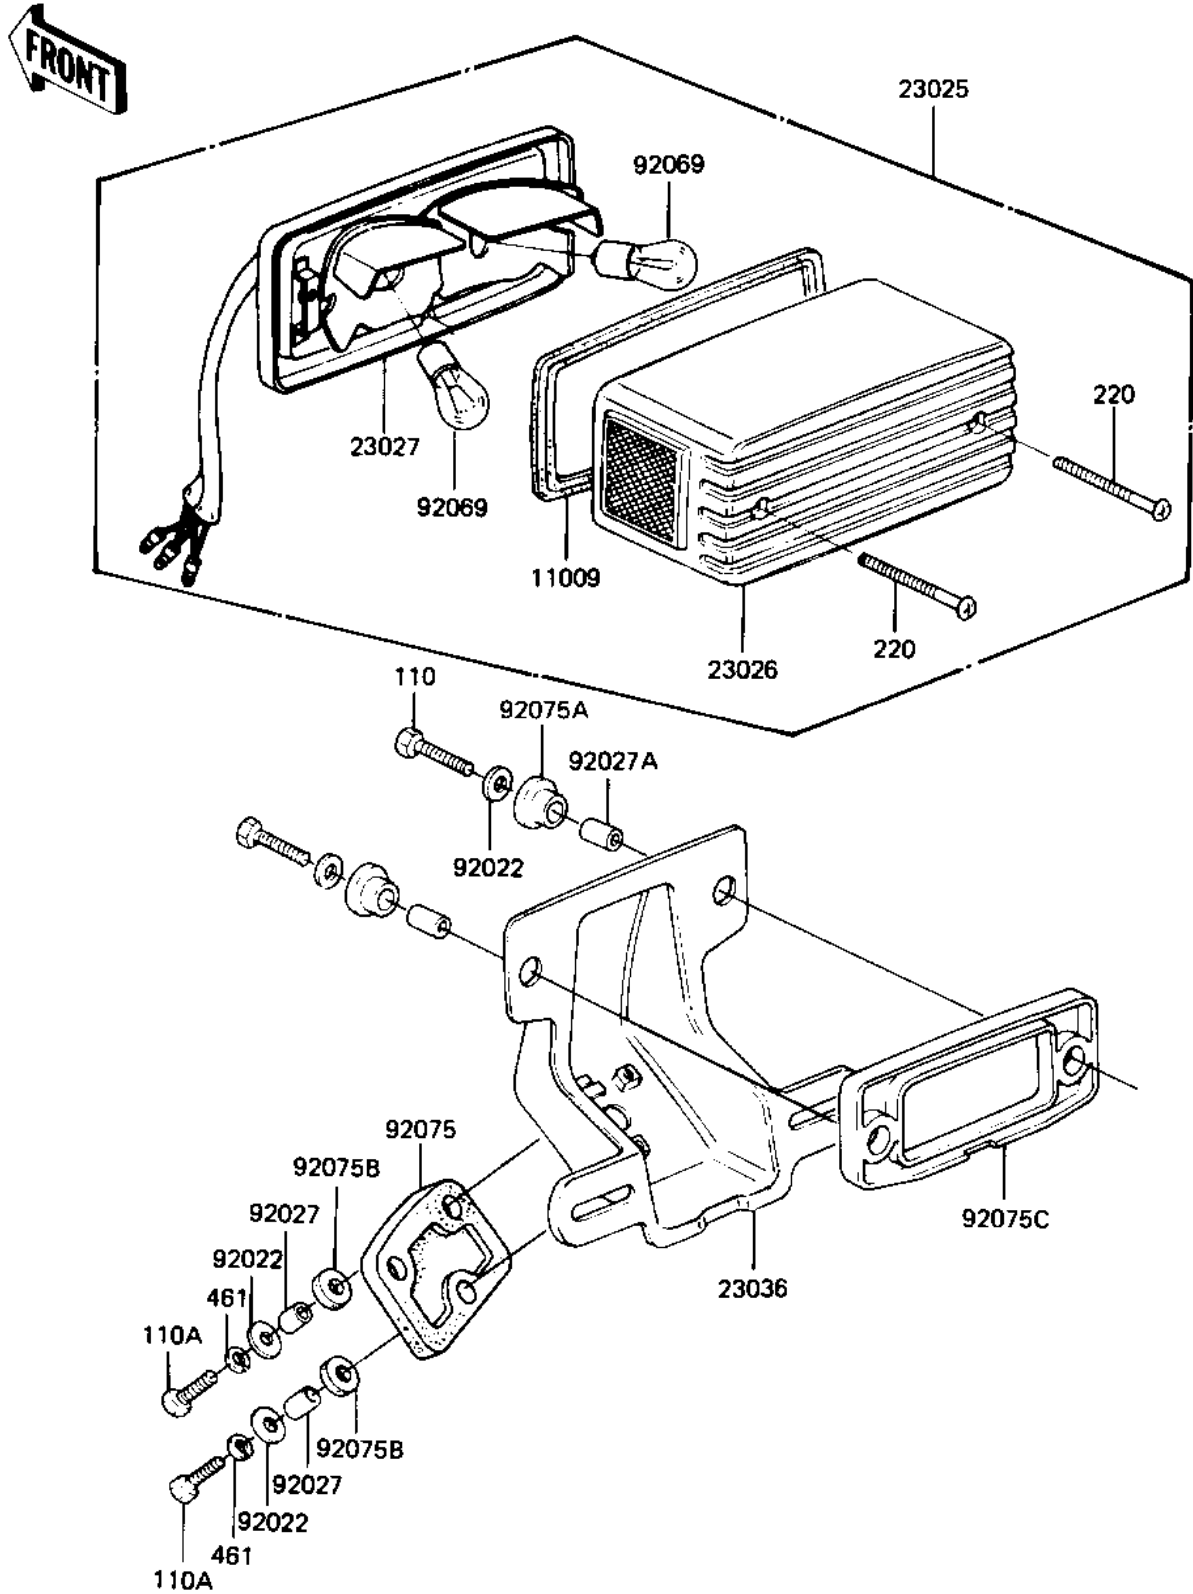

1982 LTD PARTS DIAGRAM

TAILLIGHT ('82-'83 C3/C4)

F2720-0036

1982 LTD PARTS LIST

TAILLIGHT ('82-'83 C3/C4)

ITEM NAME	PART NUMBER	QUANTITY
GASKET, TAIL LAMP (Ref # 11009)	11009-1221	1
LAMP-TAIL (Ref # 23025)	23025-1025	1
LENS, TAIL LAMP (Ref # 23026)	23026-1021	1
BODY-COMP-TAIL LAMP (Ref # 23027)	23027-1013	1
BRACKET-TAIL LAMP (Ref # 23036)	23036-1033	1
WASHER 6.5X20X1.6T (Ref # 92022)	92022-125	5
COLLAR 6.8X10X14.5 (Ref # 92027)	92027-156	3
COLLAR (Ref # 92027A)	92027-169	2
BULB, 12V 32/3CP (Ref # 92069)	92069-059	2
DAMPER RUBBER, RR FEND (Ref # 92075)	35039-004	1
DAMPER RUBBER (Ref # 92075A)	92075-1092	2
DAMPER RUBBER, RR FEND (Ref # 92075B)	92075-121	3
DAMPER (Ref # 92075C)	92075-1282	1
BOLT 6X22 (Ref # 110)	112B0622	2
BOLT-UPSET (Ref # 110A)	112G0625	3
SCREW-PAN-CROS (Ref # 220)	220C0465	2
WASHER SPRING 6MM (Ref # 461)	461F0600	3