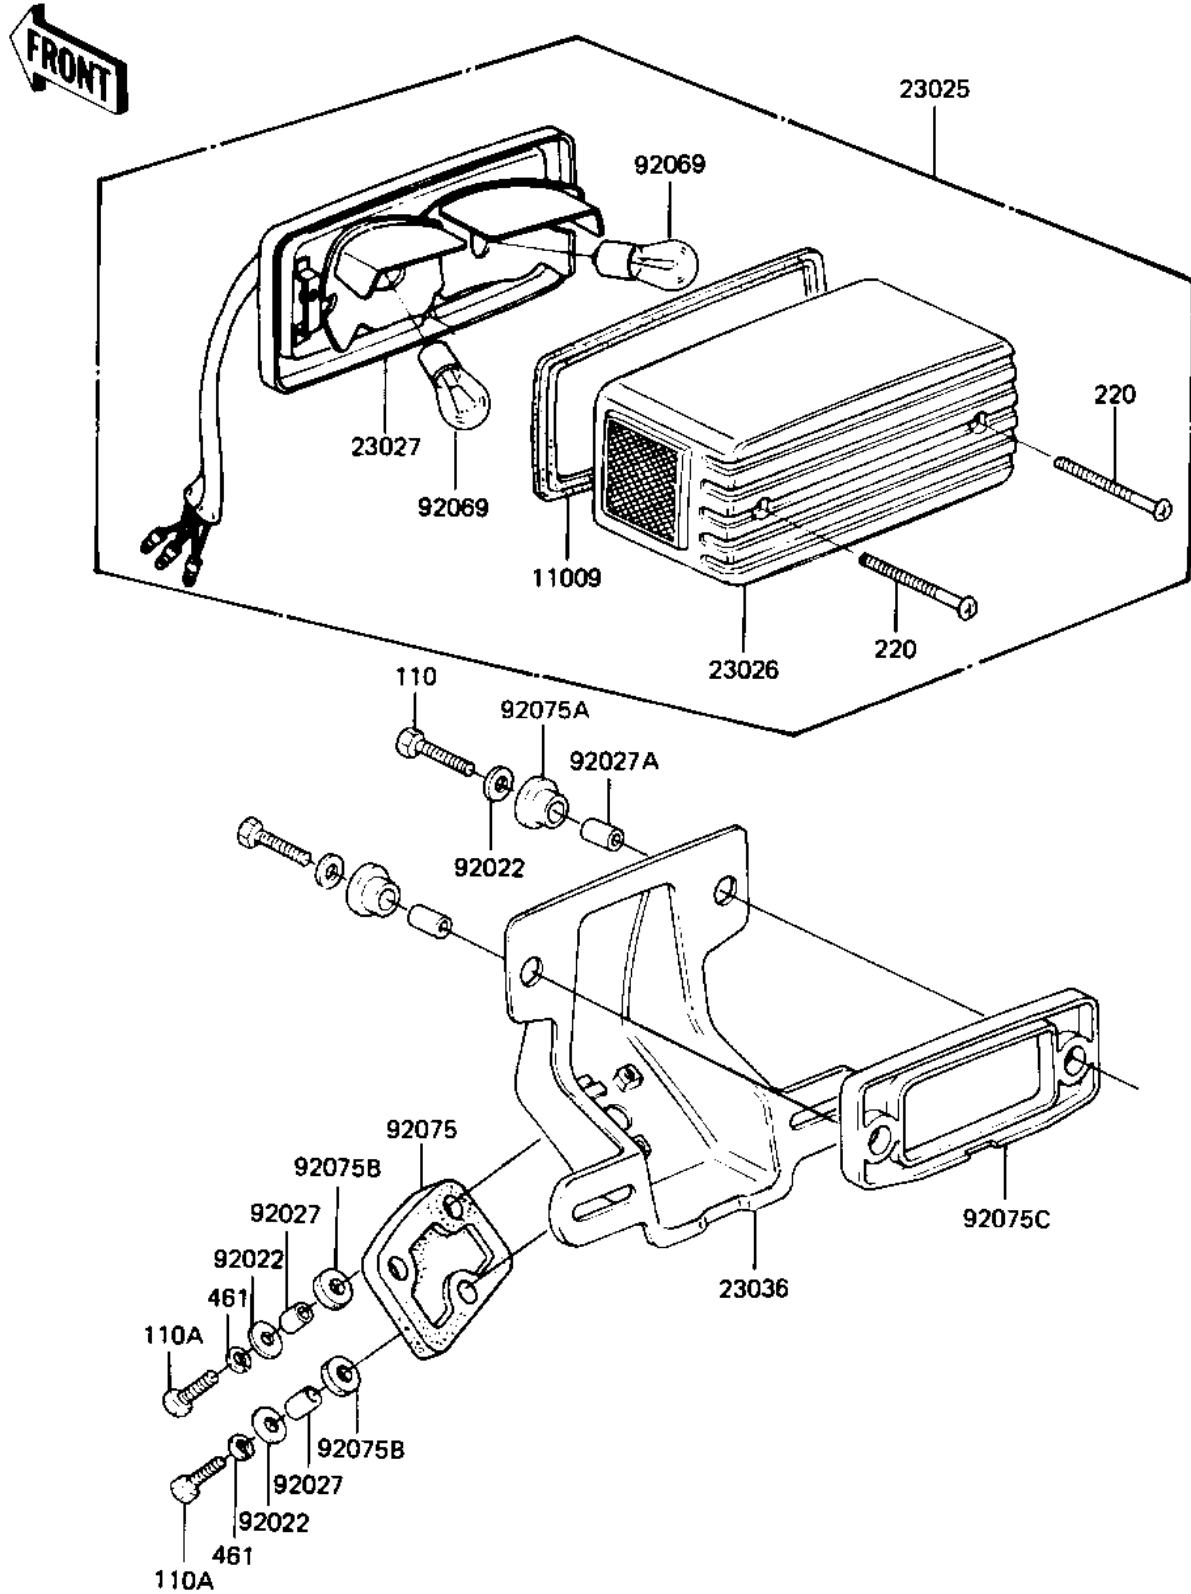

1983 LTD PARTS DIAGRAM

TAILLIGHT ('82-'83 C3/C4)

F2720-0036

1983 LTD PARTS LIST

TAILLIGHT ('82-'83 C3/C4)

ITEM NAME	PART NUMBER	QUANTITY
GASKET, TAIL LAMP (Ref # 11009)	11009-1221	1
LAMP-TAIL (Ref # 23025)	23025-1025	1
LENS, TAIL LAMP (Ref # 23026)	23026-1021	1
BODY-COMP-TAIL LAMP (Ref # 23027)	23027-1013	1
BRACKET-TAIL LAMP (Ref # 23036)	23036-1033	1
WASHER 6.5X20X1.6T (Ref # 92022)	92022-125	5
COLLAR 6.8X10X14.5 (Ref # 92027)	92027-156	3
COLLAR (Ref # 92027A)	92027-169	2
BULB, 12V 32/3CP (Ref # 92069)	92069-059	2
DAMPER RUBBER, RR FEND (Ref # 92075)	35039-004	1
DAMPER RUBBER (Ref # 92075A)	92075-1092	2
DAMPER RUBBER, RR FEND (Ref # 92075B)	92075-121	3
DAMPER (Ref # 92075C)	92075-1282	1
BOLT 6X22 (Ref # 110)	112B0622	2
BOLT-UPSET (Ref # 110A)	112G0625	3
SCREW-PAN-CROS (Ref # 220)	220C0465	2
WASHER SPRING 6MM (Ref # 461)	461F0600	3