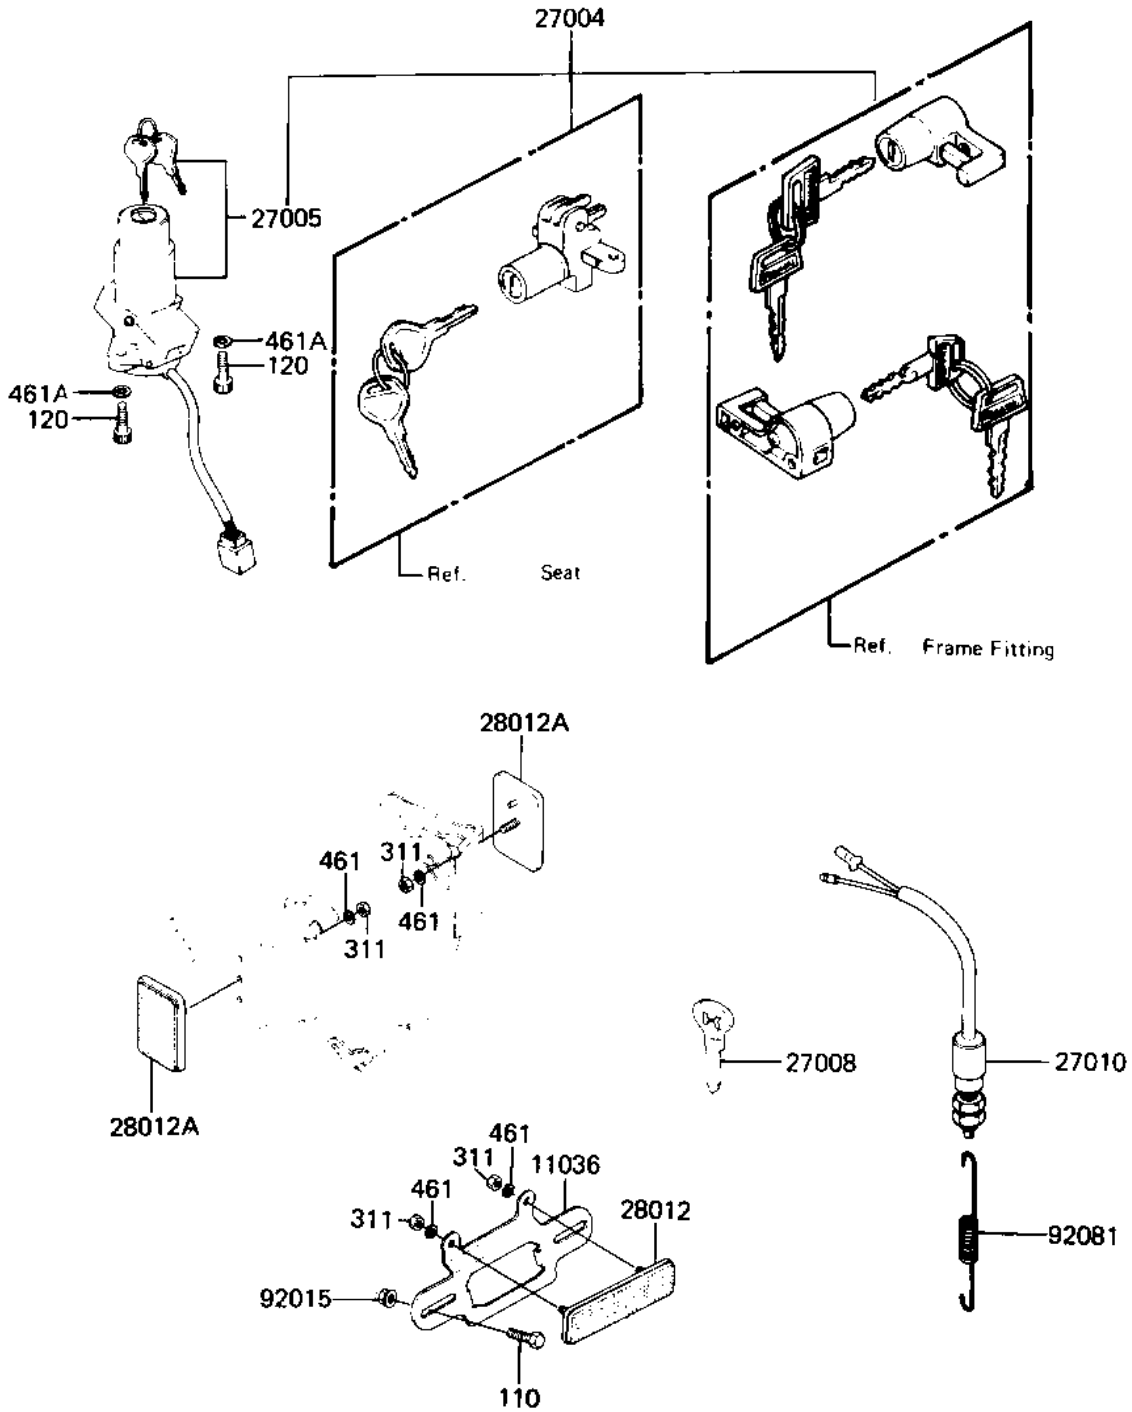

1982 LTD PARTS DIAGRAM

IGNITION SWITCH/LOCKS/REFLECTORS ('82-'8

F2770-0063

1982 LTD PARTS LIST

IGNITION SWITCH/LOCKS/REFLECTORS ('82-'8

ITEM NAME	PART NUMBER	QUANTITY
BRACKET,REFLECTOR,RR (Ref # 11036)	11036-1150	1
SWITCH-ASSY (Ref # 27004)	27004-5150	1
SWITCH-ASSY-IGNITION (Ref # 27005)	27005-5024	1
KEY-LOCK,BLANK (Ref # 27008)	27008-1103	1
SWITCH-BRAKE LAMP (Ref # 27010)	27010-017	1
REFLECTOR,REAR REFLEX (Ref # 28012)	28012-1005	1
REFLECTOR-REFLEX (Ref # 28012A)	28012-1009	2
NUT-6MM (Ref # 92015)	92015-1078	2
SPRING,BRAKE LAMP SN (Ref # 92081)	27011-017	1
BOLT-UPSET,6X12 (Ref # 110)	112G0612	2
BOLT-SOCKET,6X16,BLAC (Ref # 120)	120S0616	2
NUT,5MM (Ref # 311)	311B0500	4
WASHER SPRING 5MM (Ref # 461)	461F0500	4
WASHER SPRING 6MM (Ref # 461A)	461F0600	2