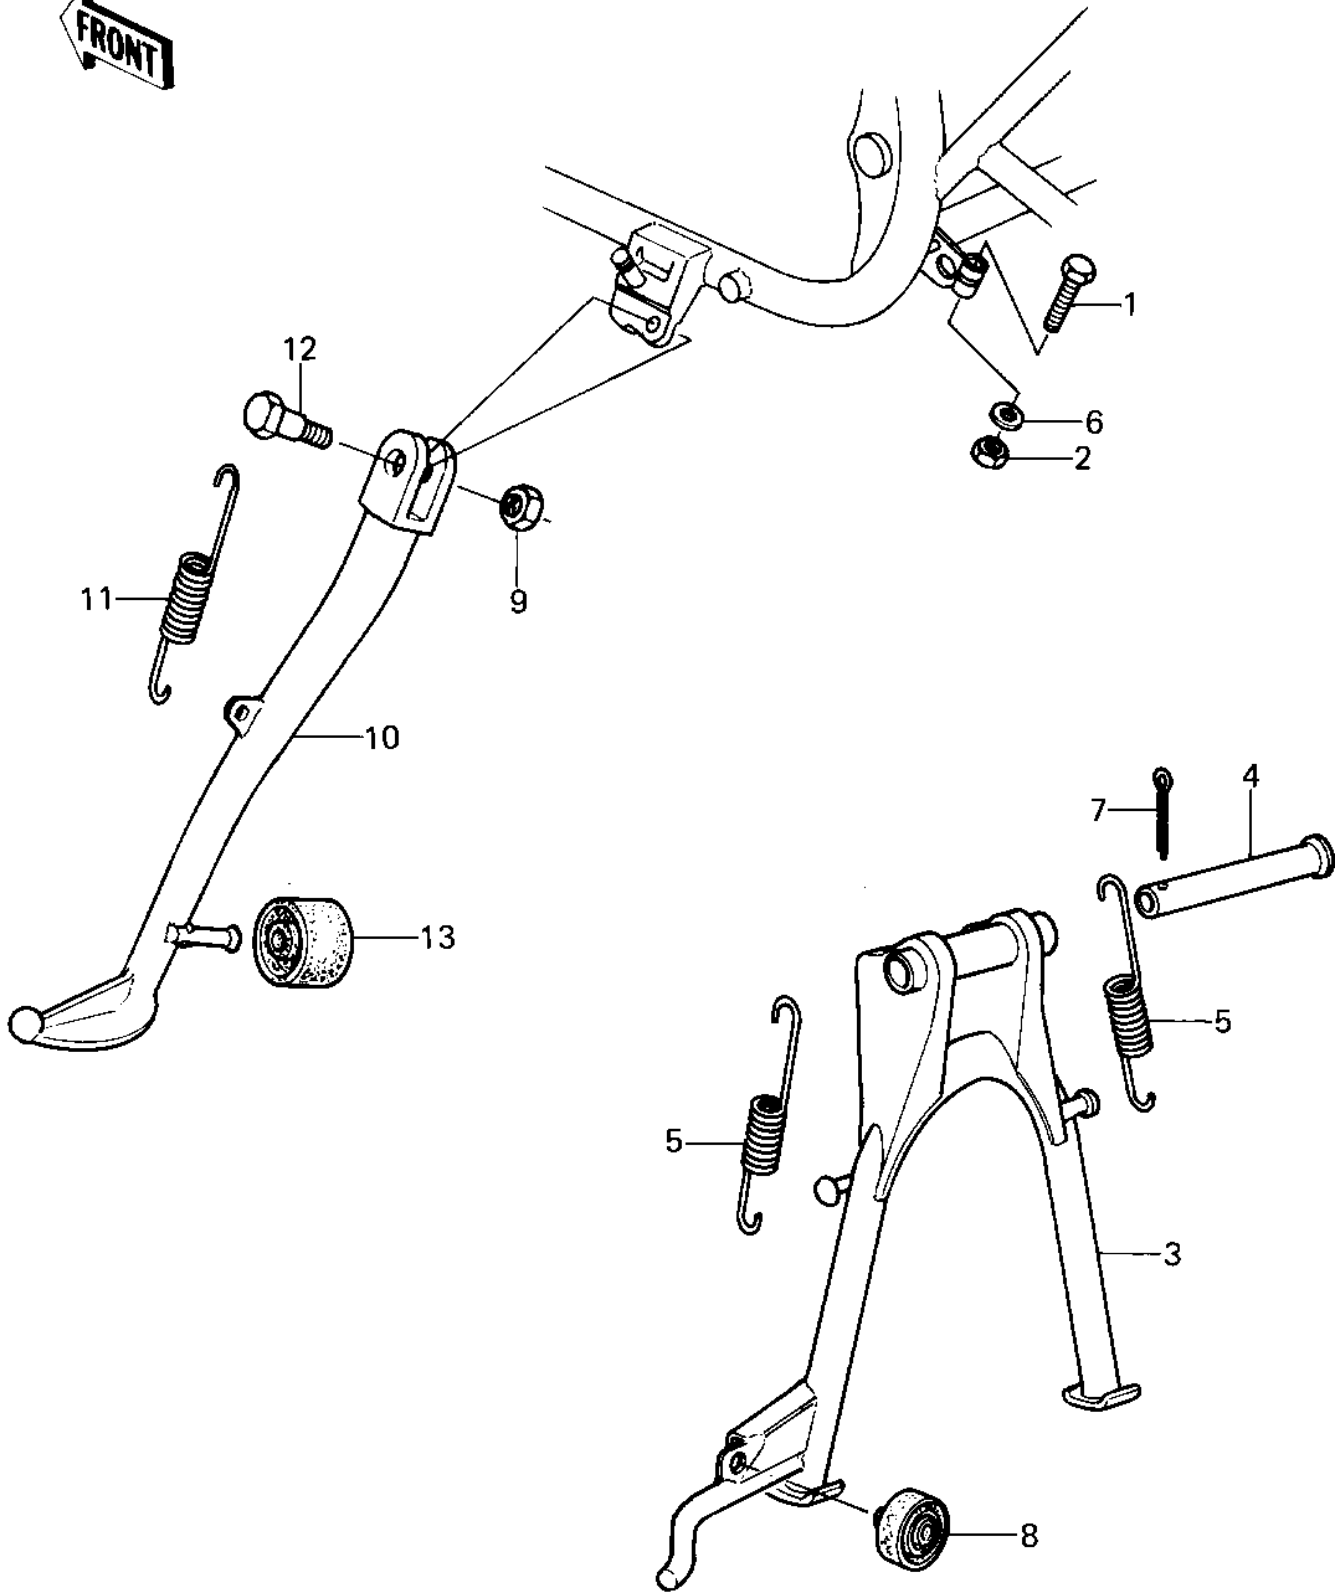

1980 LTD Belt PARTS DIAGRAM

STANDS ('80 D1)

1980 LTD Belt PARTS LIST

STANDS ('80 D1)

ITEM NAME	PART NUMBER	QUANTITY
BOLT (Ref # 1)	92001-1578	2
NUT,8MM (Ref # 2)	311B0800	2
STAND-MAIN (Ref # 3)	34011-1022	1
SHAFT,MAIN STAND (Ref # 4)	34019-015	1
SPRING,SIDE STAND (Ref # 5)	34025-005	2
WASHER PLAIN 8MM (Ref # 6)	410B0800	2
PIN COTTER 3.0X30 (Ref # 7)	550D3030	1
DAMPER RUBB MAIN STAD (Ref # 8)	92075-015	1
NUT 10MM (Ref # 9)	315B1000	1
STAND-SIDE (Ref # 10)	34024-1036	1
SPRING,SIDE STAND (Ref # 11)	34025-005	1
BOLT-SIDE STAND (Ref # 12)	92003-079	1
DAMPER,STAND STOPPER (Ref # 13)	92075-1205	1