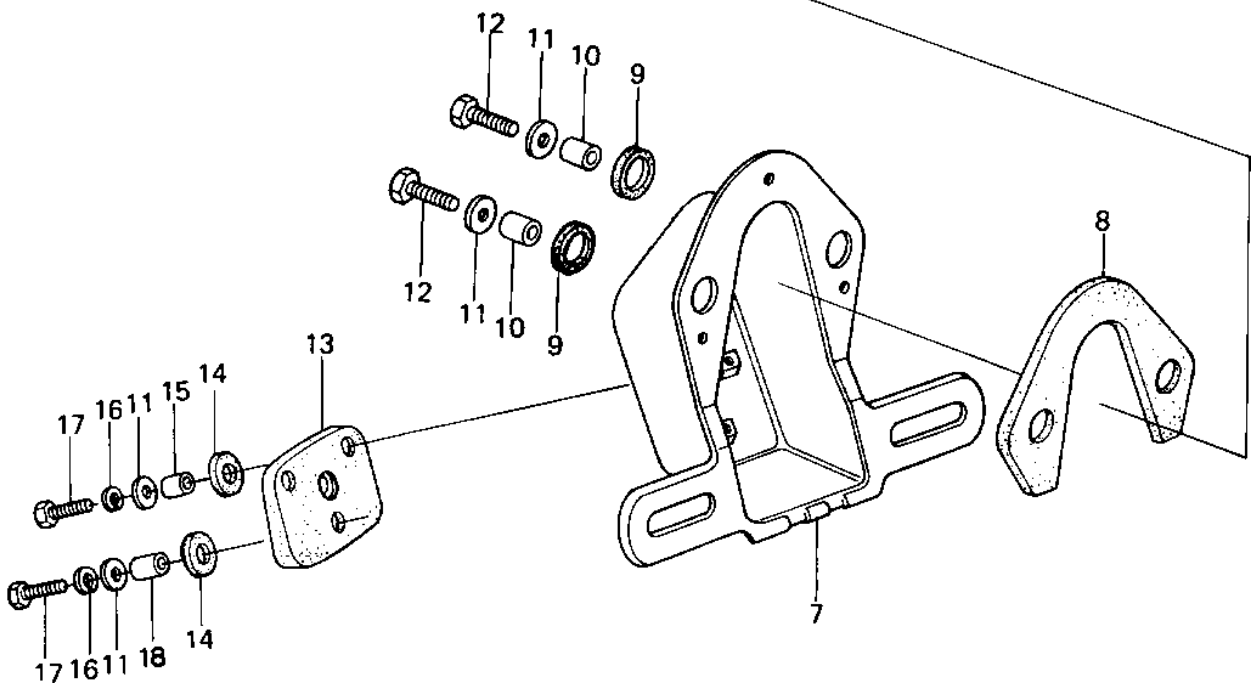

1980 LTD Belt PARTS DIAGRAM

TAILLIGHT ('80 D1)

1980 LTD Belt PARTS LIST

TAILLIGHT ('80 D1)

ITEM NAME	PART NUMBER	QUANTITY
TAIL LAMP UNIT (Ref # 1)	23025-064	1
.CASE,TAIL LIGHT (Ref # 2)	23027-041	1
.BULB,12V 32/3CP (Ref # 3)	92069-059	1
.GASKET,TAIL LENS (Ref # 4)	23028-021	1
.LENS,TAIL LAMP (Ref # 5)	23026-034	1
.SCREW-PAN-CROS (Ref # 6)	220R0460	2
BRACKET,LICENSE PLATE (Ref # 7)	23036-1028	1
DAMPER RUBBER (Ref # 8)	23066-023	1
DAMPER RUBBER (Ref # 9)	23066-020	2
COLLAR,6.8X10X8.5 (Ref # 10)	92027-129	2
WASHER 6.5X20X1.6T (Ref # 11)	92022-125	5
BOLT-UPSET (Ref # 12)	112G0618	2
DAMPER,TAIL LAMP (Ref # 13)	92075-1055	1
DAMPER RUBBER,RR FEND (Ref # 14)	92075-121	3
COLLAR 6.8X10X14.5 (Ref # 15)	92027-156	2
WASHER SPRING 6MM (Ref # 16)	461F0600	3
BOLT-UPSET (Ref # 17)	112G0625	3
COLLAR (Ref # 18)	92027-169	1