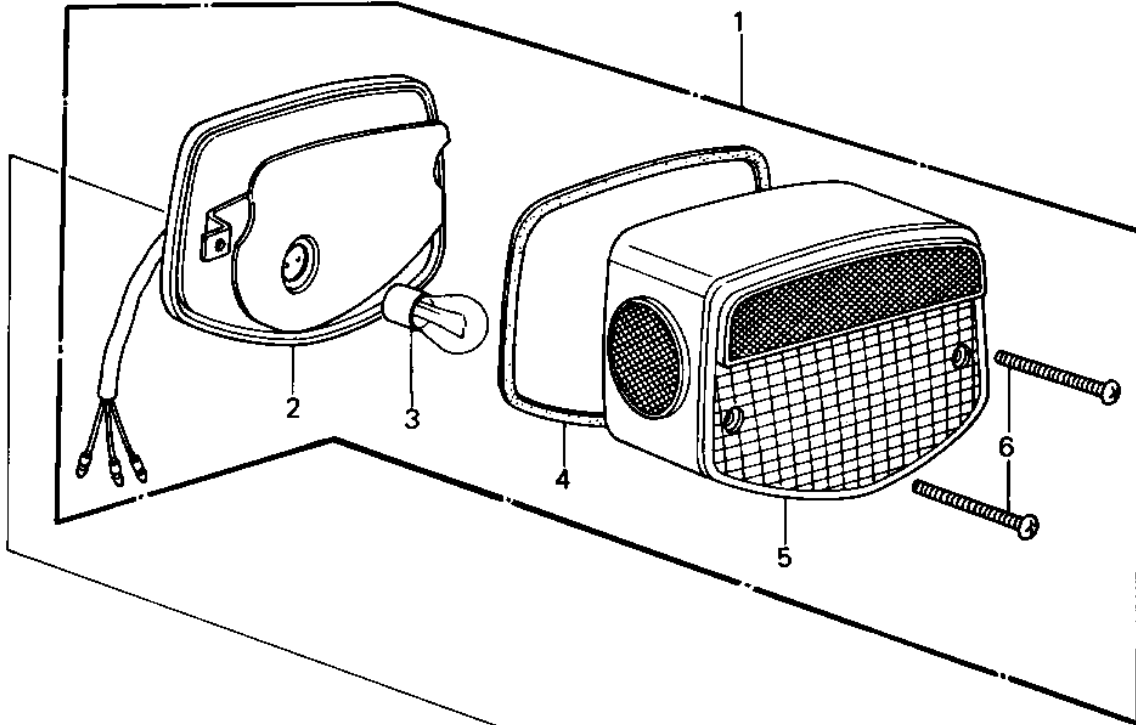

1980 LTD Belt PARTS DIAGRAM

TAILLIGHT ('80 D1)

1980 LTD Belt PARTS LIST

TAILLIGHT ('80 D1)

ITEM NAME	PART NUMBER	QUANTITY
TAIL LAMP UNIT (Ref # 1)	23025-064	1
.CASE,TAIL LIGHT (Ref # 2)	23027-041	1
.BULB,12V 32/3CP (Ref # 3)	92069-059	1
.GASKET,TAIL LENS (Ref # 4)	23028-021	1
.LENS,TAIL LAMP (Ref # 5)	23026-034	1
.SCREW-PAN-CROS (Ref # 6)	220R0460	2
BRACKET,LICENSE PLATE (Ref # 7)	23036-1028	1
DAMPER RUBBER (Ref # 8)	23066-023	1
DAMPER RUBBER (Ref # 9)	23066-020	2
COLLAR,6.8X10X8.5 (Ref # 10)	92027-129	2
WASHER 6.5X20X1.6T (Ref # 11)	92022-125	5
BOLT-UPSET (Ref # 12)	112G0618	2
DAMPER,TAIL LAMP (Ref # 13)	92075-1055	1
DAMPER RUBBER,RR FEND (Ref # 14)	92075-121	3
COLLAR 6.8X10X14.5 (Ref # 15)	92027-156	2
WASHER SPRING 6MM (Ref # 16)	461F0600	3
BOLT-UPSET (Ref # 17)	112G0625	3
COLLAR (Ref # 18)	92027-169	1