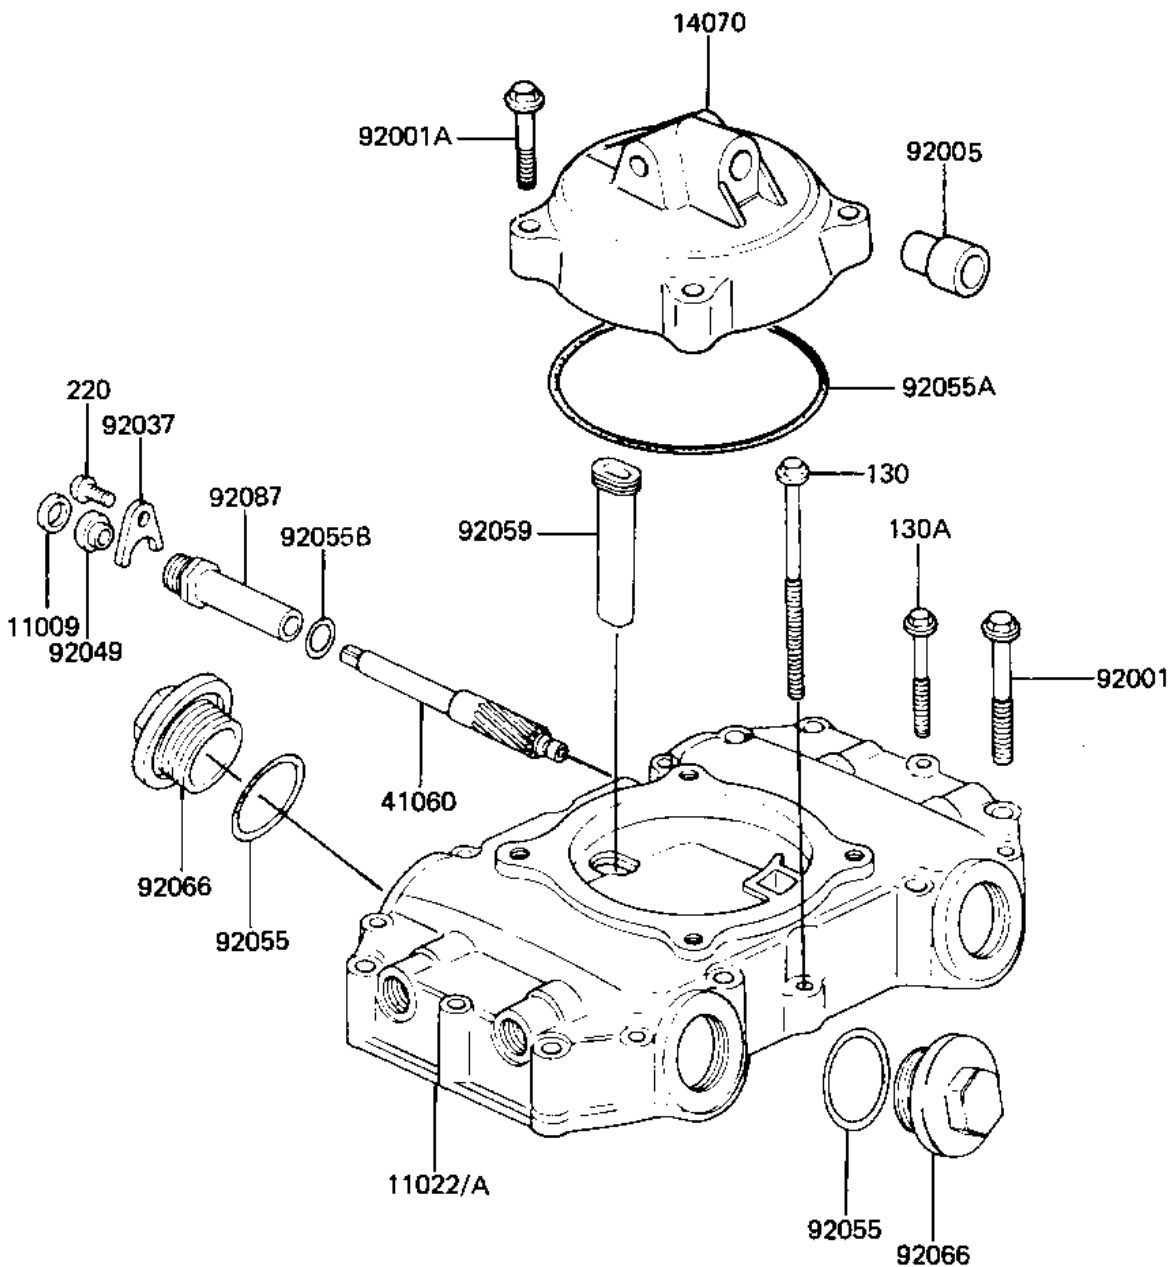

# 1982 LTD Belt PARTS DIAGRAM

CYLINDER HEAD COVERS ('81-'83 D2/D3/D4/D)

E1112-0016

1  
1  
1  
1  
4  
9  
9  
9  
9  
9  
9  
9  
9  
9

# 1982 LTD Belt PARTS LIST

CYLINDER HEAD COVERS ('81-'83 D2/D3/D4/D)

ITEM NAME	PART NUMBER	QUANTITY
GASKET,TACHOMETER GER (Ref # 11009)	92065-103	1
CASE-ROCKER,SILVER (Ref # 11022A)	11022-1013	1
BODY,BREATHER (Ref # 14070)	14070-1004	1
GEAR,METER SCREW (Ref # 41060)	41060-1013	1
BOLT,HEX HEAD 8X63 (Ref # 92001)	92002-1215	8
BOLT,HEX HEAD,8X40 (Ref # 92001A)	92002-1214	4
BREATHER JOINT (Ref # 92005)	14067-006	1
CLAMP,METER GEAR (Ref # 92037)	92037-1030	1
OIL SEAL (Ref # 92049)	92050-075	1
"O" RING,VLV ADJUST (Ref # 92055)	92055-1005	4
"O" RING,BREATHER (Ref # 92055A)	92055-1020	1
"O" RING,METER GEAR (Ref # 92055B)	92055-1021	1
TUBE,BREATHER (Ref # 92059)	92059-1002	1
PLUG,VLV ADJUST (Ref # 92066)	92066-1006	4
BUSHING,METER GEAR (Ref # 92087)	92087-1001	1
BOLT-FLANGED,6X105 (Ref # 130)	130G06105	2
BOLT,FLANGED,6X55 (Ref # 130A)	130G0655	6
SCREW PAN HEAD 6X10 (Ref # 220)	220B0610	1