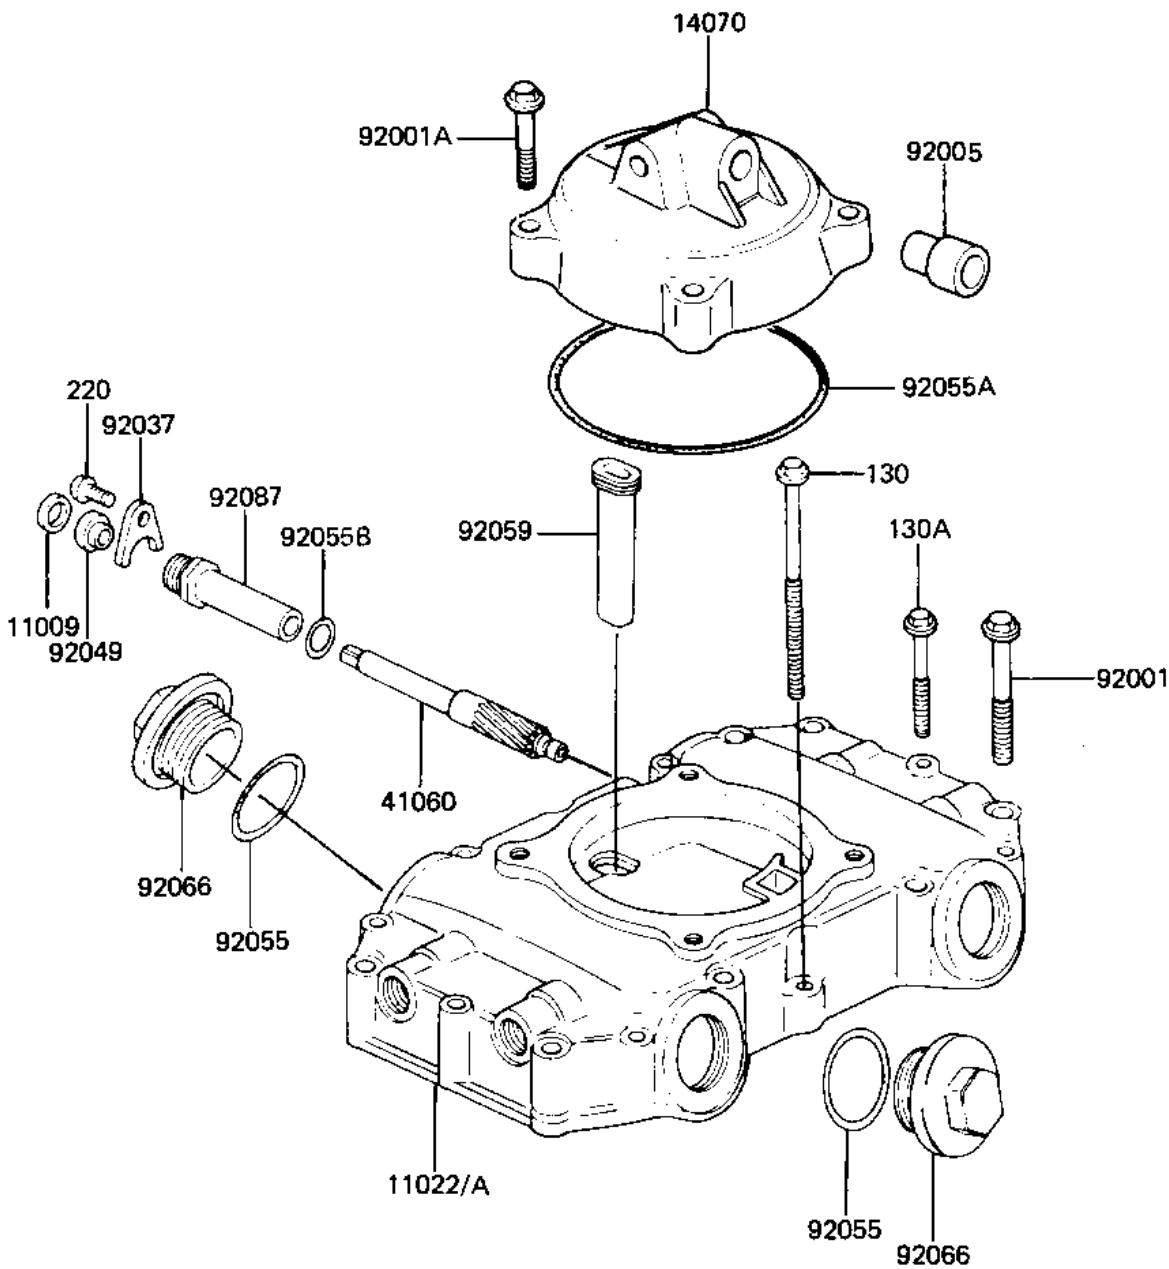

1983 LTD Belt PARTS DIAGRAM

CYLINDER HEAD COVERS ('81-'83 D2/D3/D4/D)

E1112-0016

1
1
1
1
4
9
9
9
9
9
9
9
9
9

1983 LTD Belt PARTS LIST

CYLINDER HEAD COVERS ('81-'83 D2/D3/D4/D)

ITEM NAME	PART NUMBER	QUANTITY
GASKET,TACHOMETER GER (Ref # 11009)	92065-103	1
CASE-ROCKER,SILVER (Ref # 11022A)	11022-1013	1
BODY,BREATHER (Ref # 14070)	14070-1004	1
GEAR,METER SCREW (Ref # 41060)	41060-1013	1
BOLT,HEX HEAD 8X63 (Ref # 92001)	92002-1215	8
BOLT,HEX HEAD,8X40 (Ref # 92001A)	92002-1214	4
BREATHER JOINT (Ref # 92005)	14067-006	1
CLAMP,METER GEAR (Ref # 92037)	92037-1030	1
OIL SEAL (Ref # 92049)	92050-075	1
"O" RING,VLV ADJUST (Ref # 92055)	92055-1005	4
"O" RING,BREATHER (Ref # 92055A)	92055-1020	1
"O" RING,METER GEAR (Ref # 92055B)	92055-1021	1
TUBE,BREATHER (Ref # 92059)	92059-1002	1
PLUG,VLV ADJUST (Ref # 92066)	92066-1006	4
BUSHING,METER GEAR (Ref # 92087)	92087-1001	1
BOLT-FLANGED,6X105 (Ref # 130)	130G06105	2
BOLT,FLANGED,6X55 (Ref # 130A)	130G0655	6
SCREW PAN HEAD 6X10 (Ref # 220)	220B0610	1