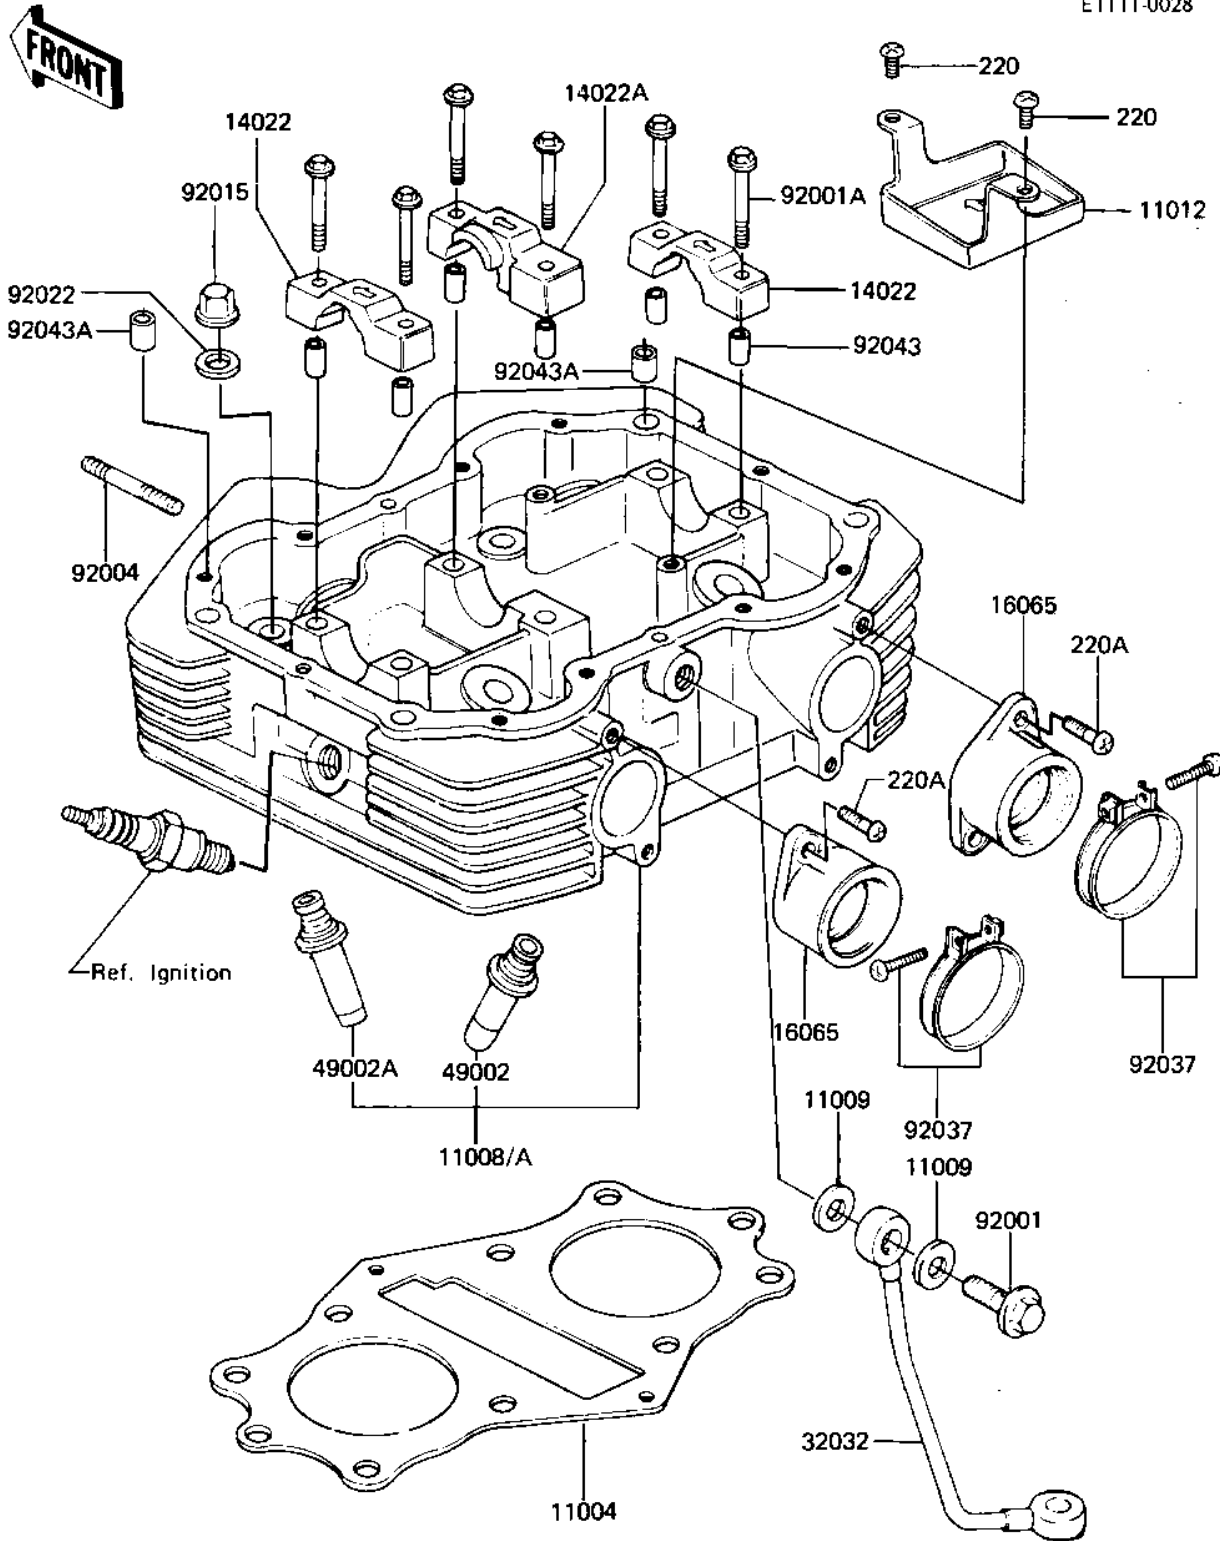

1981 LTD Belt PARTS DIAGRAM

CYLINDER HEAD (KZ440-D2/D3/D4)

E1111-0028

- 1
- 1
- 1
- 1
- 1
- 1
- 1
- 3
- 4
- 4
- 9
- 9
- 9
- 9
- 9
- 9
- 9
- 9
- 9

1981 LTD Belt PARTS LIST

CYLINDER HEAD (KZ440-D2/D3/D4)

ITEM NAME	PART NUMBER	QUANTITY
GASKET,CYLINDER HEAD (Ref # 11004)	11004-1020	1
HEAD-COMP-CYLINDER,SI (Ref # 11008)	11008-1034	1
GASKET,10X14.5X1.5 (Ref # 11009)	11009-1105	2
CAP,CYLINDER HEAD OIL (Ref # 11012)	11012-1027	1
CAP,BRG,HEAD,L.H&R.H (Ref # 14022)	14022-1002	2
CAP,BRG.HEAD,CENTER (Ref # 14022A)	14022-1003	1
HOLDER,CARBURETOR (Ref # 16065)	16065-1027	2
PIPE,OIL (Ref # 32032)	32032-1084	1
GUIDE,INLET VALVE (Ref # 49002)	12013-003	2
GUIDE,EXHAUST VALVE (Ref # 49002A)	49002-1010	2
BOLT,BANJO,10X25 (Ref # 92001)	92001-1017	1
BOLT,FLANGED,6X38 (Ref # 92001A)	92001-1105	6
STUD,6X46 (Ref # 92004)	92004-049	4
NUT,CYLINDER HEAD (Ref # 92015)	92015-076	8
WASHER,10.5X22X1.6 (Ref # 92022)	92022-1005	8
CLAMP,53M/M (Ref # 92037)	92037-201	2
PIN-DOWEL (Ref # 92043)	92042-007	6
PIN,DOWEL,10X8.2X14 (Ref # 92043A)	92043-1037	2
SCREW PAN HEAD 6X10 (Ref # 220)	220B0610	2
SCREW PAN HEAD 6X16 (Ref # 220A)	220B0616	4