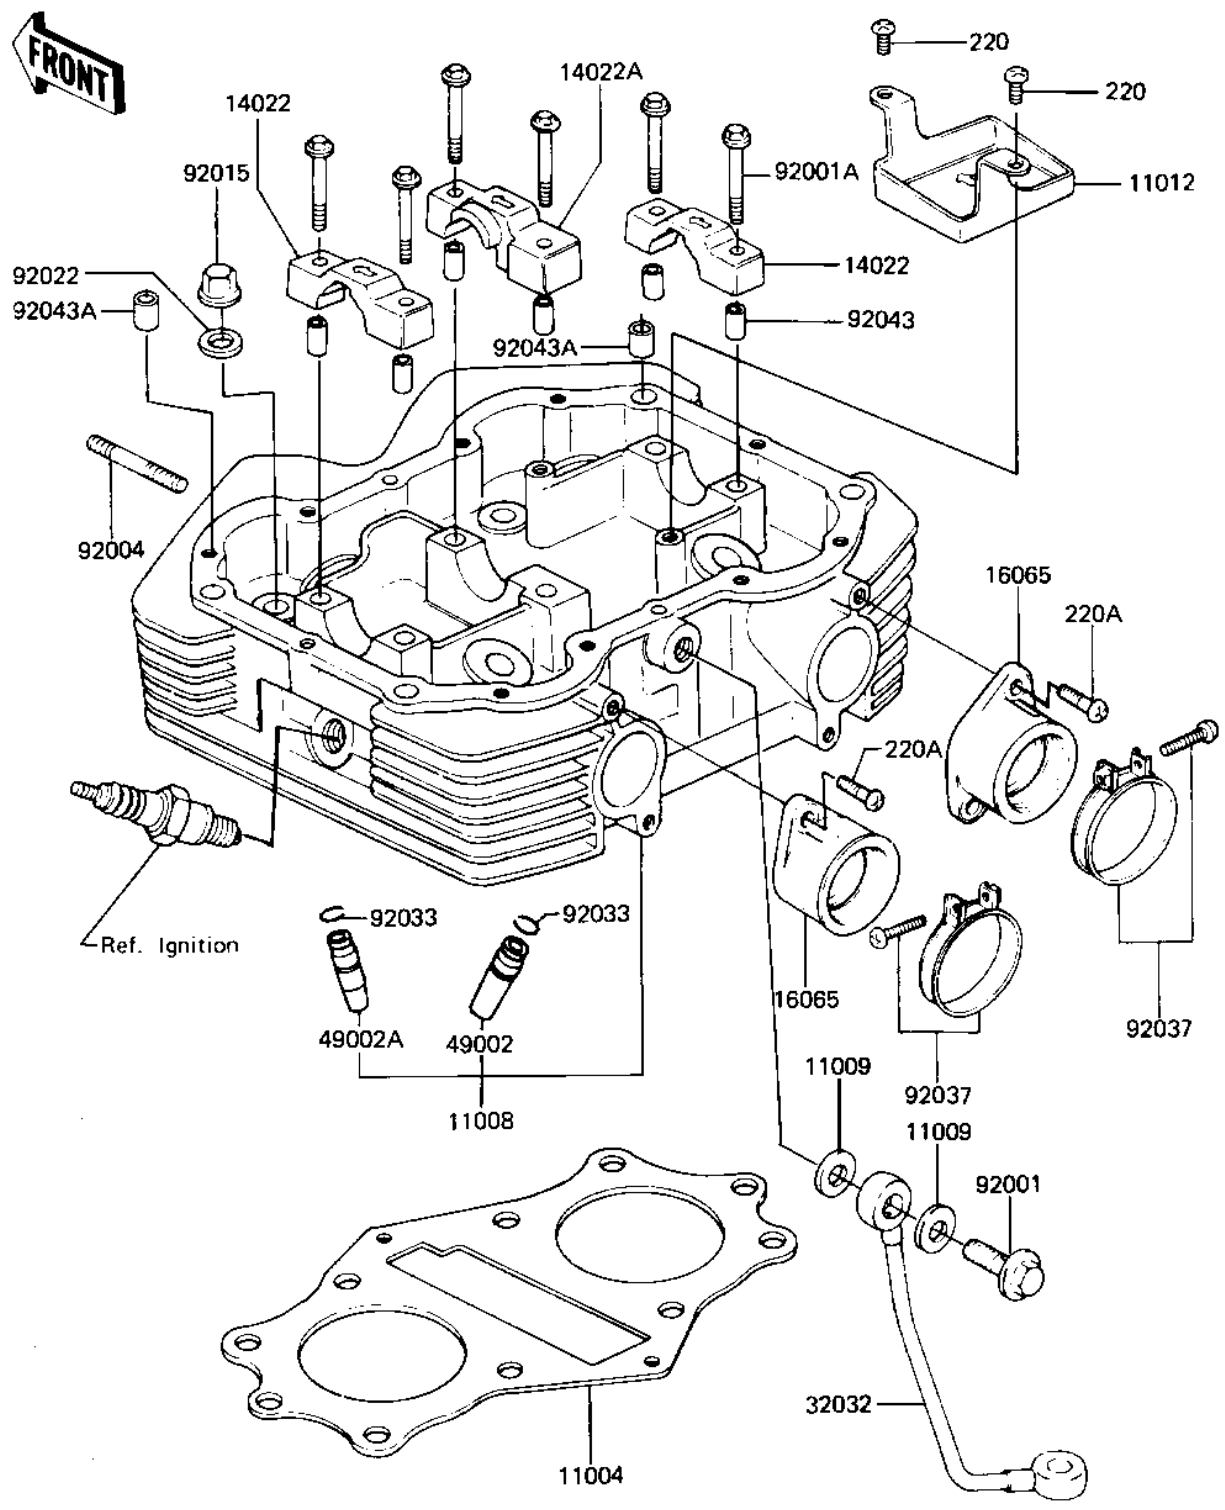

# 1983 LTD Belt PARTS DIAGRAM

CYLINDER HEAD (KZ440-D5)

E1111-0055

- 1
- 1
- 1
- 1
- 1
- 1
- 3
- 4
- 4
- 9
- 9
- 9
- 9
- 9
- 9
- 9
- 9

# 1983 LTD Belt PARTS LIST

## CYLINDER HEAD (KZ440-D5)

ITEM NAME	PART NUMBER	QUANTITY
GASKET,CYLINDER HEAD (Ref # 11004)	11004-1020	1
HEAD-COMP-CYLINDER,SI (Ref # 11008)	11008-1043	1
GASKET,10X14.5X1.5 (Ref # 11009)	11009-1105	2
CAP,CYLINDER HEAD OIL (Ref # 11012)	11012-1027	1
CAP,BRG,HEAD,L.H&R.H (Ref # 14022)	14022-1002	2
CAP,BRG.HEAD,CENTER (Ref # 14022A)	14022-1003	1
HOLDER,CARBURETOR (Ref # 16065)	16065-1027	2
PIPE,OIL (Ref # 32032)	32032-1084	1
GUIDE,INLET VALVE (Ref # 49002)	12013-009	2
GUIDE,EXHAUST VALVE (Ref # 49002A)	49002-1002	2
BOLT,BANJO,10X25 (Ref # 92001)	92001-1017	1
BOLT,FLANGED,6X38 (Ref # 92001A)	92001-1105	6
STUD,6X46 (Ref # 92004)	92004-049	4
NUT,CYLINDER HEAD (Ref # 92015)	92015-076	8
WASHER,10.5X22X1.6 (Ref # 92022)	92022-1005	8
CIRCLIP-VALVE (Ref # 92033)	92036-023	4
CLAMP,53M/M (Ref # 92037)	92037-201	2
PIN-DOWEL (Ref # 92043)	92042-007	6
PIN,DOWEL,10X8.2X14 (Ref # 92043A)	92043-1037	2
SCREW PAN HEAD 6X10 (Ref # 220)	220B0610	2
SCREW PAN HEAD 6X16 (Ref # 220A)	220B0616	4