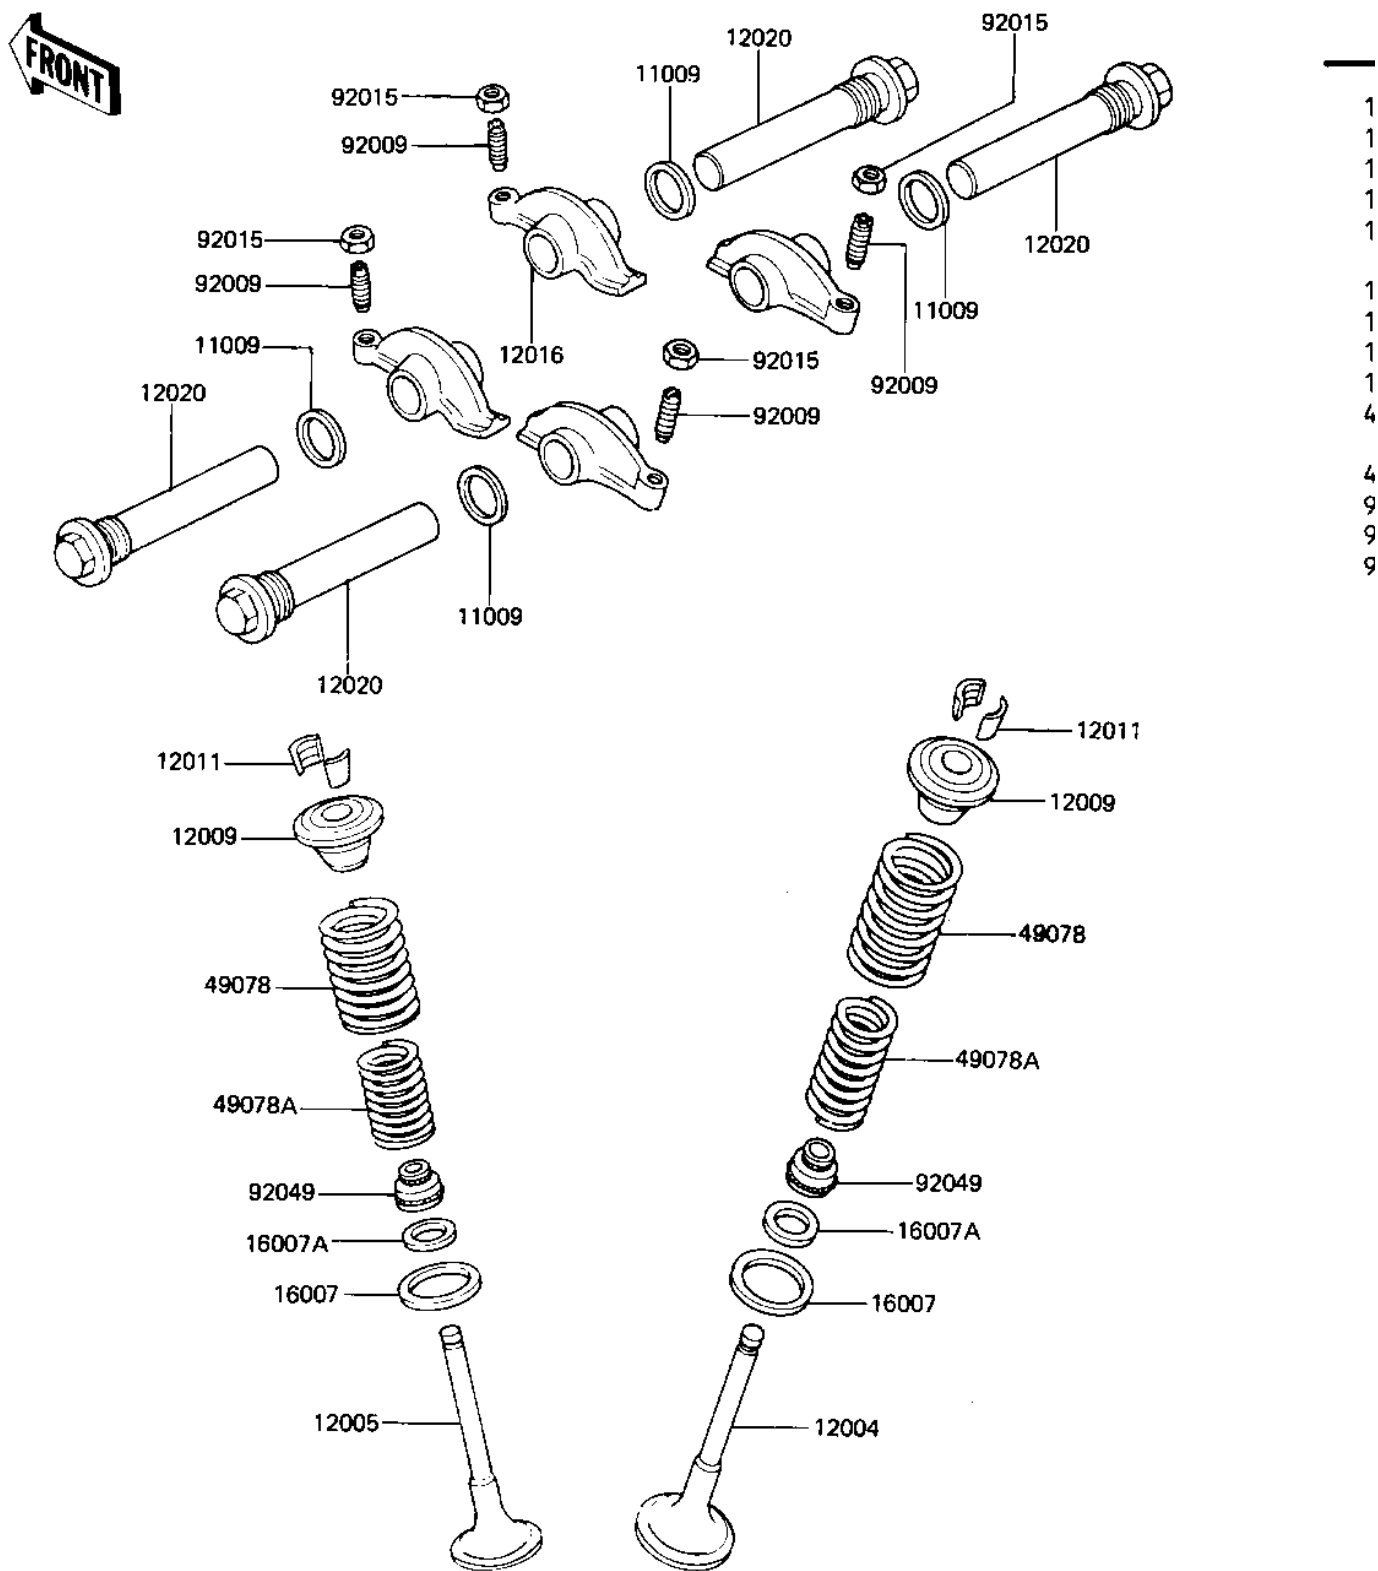

1981 LTD Belt PARTS DIAGRAM

ROCKER ARMS/VALVES (KZ440-D2/D3/D4)

E1210-0001

1
1
1
1
1
1
1
1
4
4
9
9
9

1981 LTD Belt PARTS LIST

ROCKER ARMS/VALVES (KZ440-D2/D3/D4)

ITEM NAME	PART NUMBER	QUANTITY
GASKET,16X19.7X1.5 (Ref # 11009)	11009-1106	4
VALVE,INTAKE (Ref # 12004)	12004-1008	2
VALVE,EXHAUST (Ref # 12005)	12005-1007	2
RETAINER,VALVE SPRING (Ref # 12009)	12009-006	4
SPLIT KEEPER (Ref # 12011)	12011-004	8
ARM,ROCKER (Ref # 12016)	12016-1001	4
SHAFT,ROCKER (Ref # 12020)	12020-1001	4
SEAT,VLV OUTER SPRING (Ref # 16007)	12010-005	4
SEAT,VLV INNER SPRING (Ref # 16007A)	12010-006	4
SPRING,OUTER VALVE (Ref # 49078)	12007-013	4
SPRING,INNER VALVE (Ref # 49078A)	12007-014	4
SCREW,ADJUSTING (Ref # 92009)	92009-1032	4
NUT,ROCKER ARM FITTNG (Ref # 92015)	92016-061	4
OIL SEAL,RV37129.5 (Ref # 92049)	92049-016	4