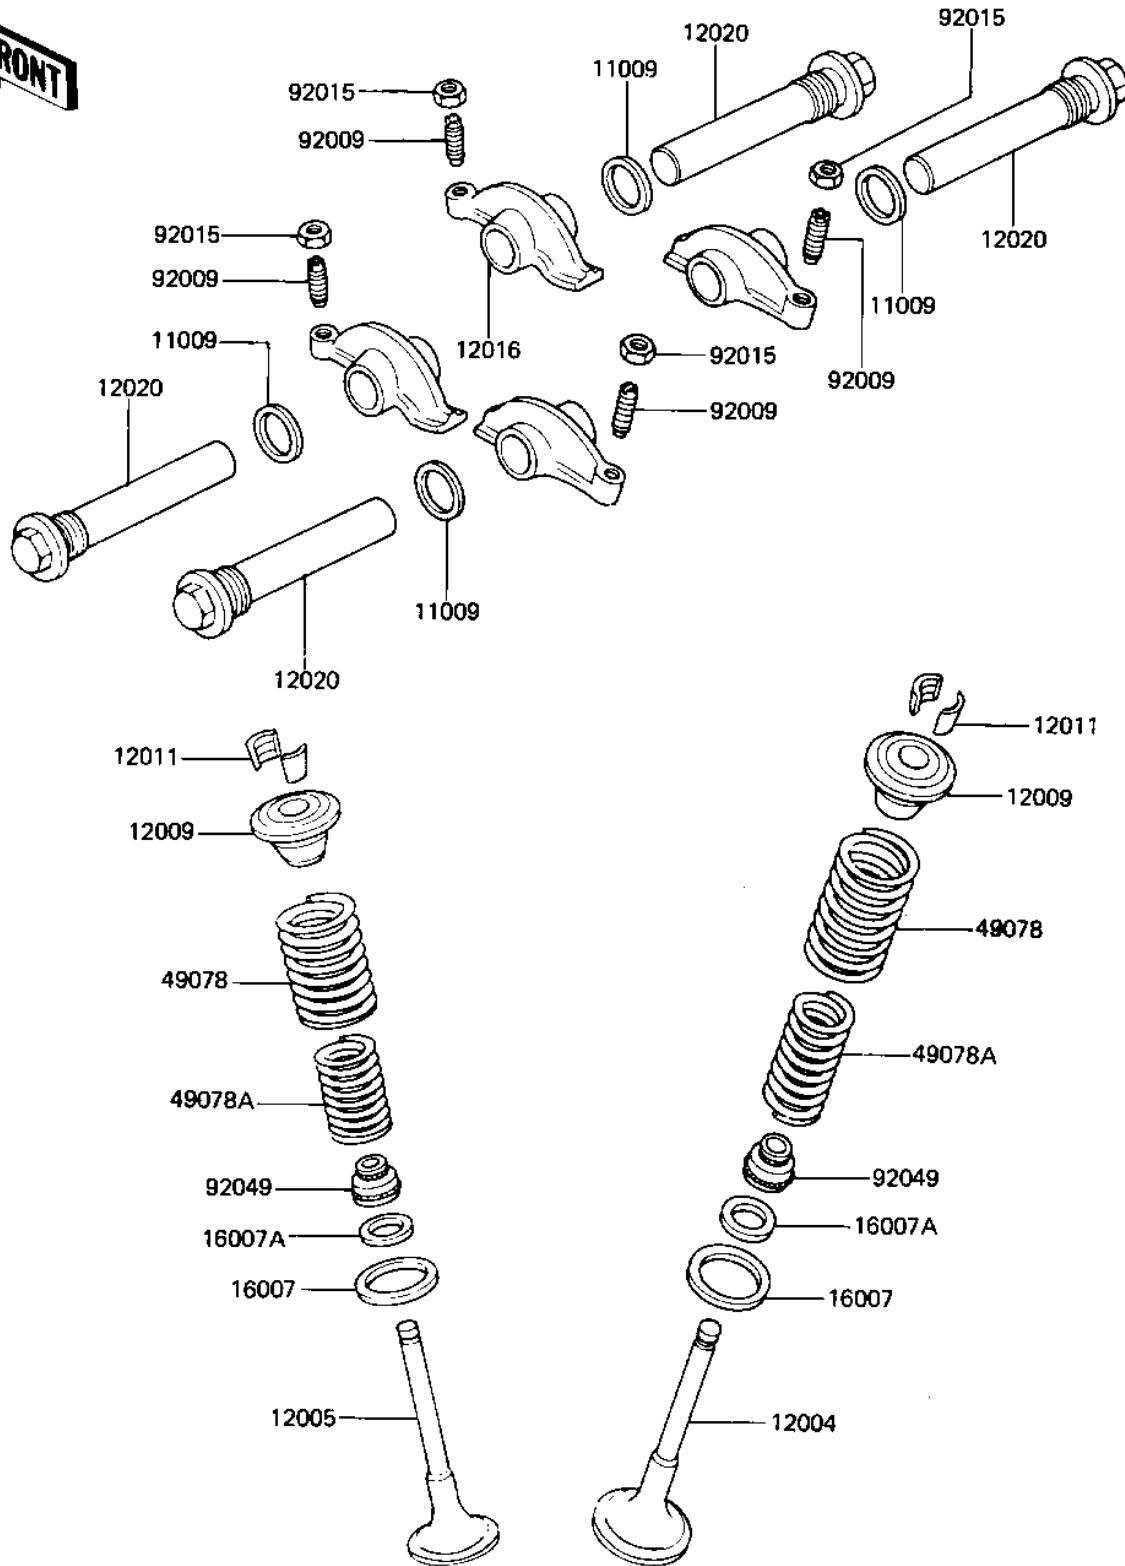

1982 LTD Belt PARTS DIAGRAM

ROCKER ARMS/VALVES (KZ440-D2/D3/D4)

E1210-0001

- 1
- 1
- 1
- 1
- 1
- 1
- 1
- 1
- 4
- 4
- 9
- 9
- 9

1982 LTD Belt PARTS LIST

ROCKER ARMS/VALVES (KZ440-D2/D3/D4)

ITEM NAME	PART NUMBER	QUANTITY
GASKET,16X19.7X1.5 (Ref # 11009)	11009-1106	4
VALVE,INTAKE (Ref # 12004)	12004-1008	2
VALVE,EXHAUST (Ref # 12005)	12005-1007	2
RETAINER,VALVE SPRING (Ref # 12009)	12009-006	4
SPLIT KEEPER (Ref # 12011)	12011-004	8
ARM,ROCKER (Ref # 12016)	12016-1001	4
SHAFT,ROCKER (Ref # 12020)	12020-1001	4
SEAT,VLV OUTER SPRING (Ref # 16007)	12010-005	4
SEAT,VLV INNER SPRING (Ref # 16007A)	12010-006	4
SPRING,OUTER VALVE (Ref # 49078)	12007-013	4
SPRING,INNER VALVE (Ref # 49078A)	12007-014	4
SCREW,ADJUSTING (Ref # 92009)	92009-1032	4
NUT,ROCKER ARM FITTNG (Ref # 92015)	92016-061	4
OIL SEAL,RV37129.5 (Ref # 92049)	92049-016	4