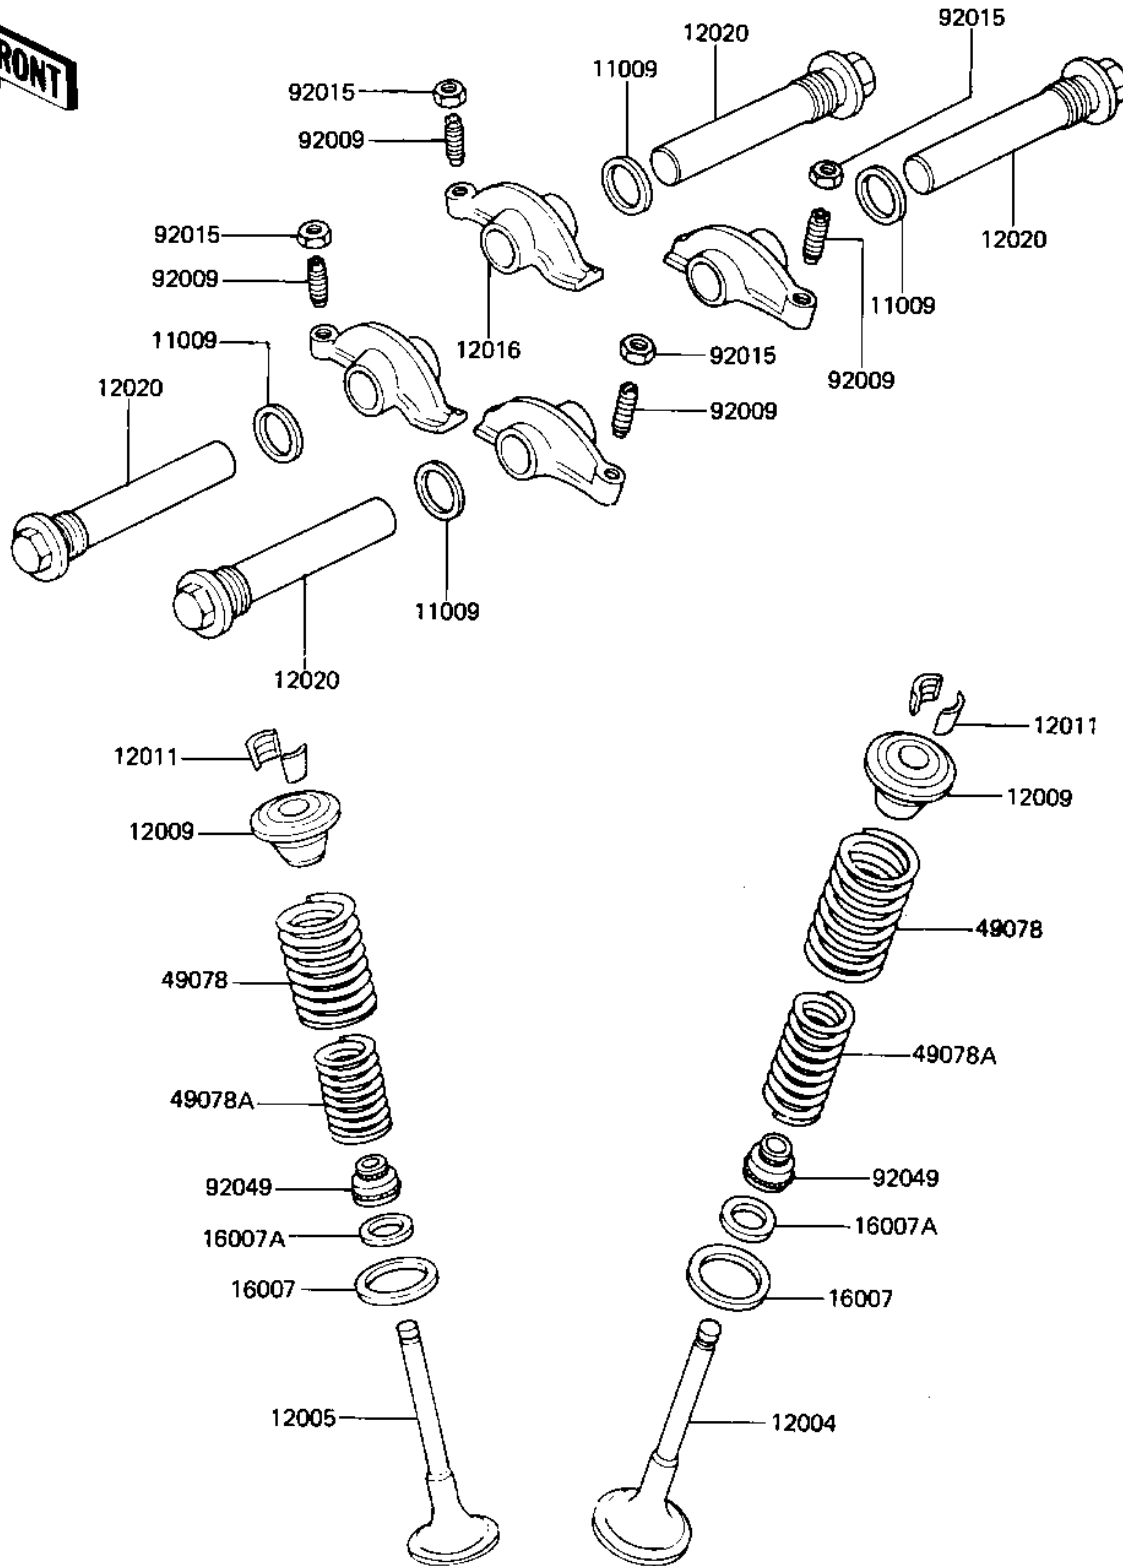

1982 LTD Belt PARTS DIAGRAM

ROCKER ARMS/VALVES (KZ440-D2/D3/D4)

E1210-0001

- 1
- 1
- 1
- 1
- 1
- 1
- 1
- 1
- 4
- 4
- 9
- 9
- 9

1982 LTD Belt PARTS LIST

ROCKER ARMS/VALVES (KZ440-D2/D3/D4)

ITEM NAME	PART NUMBER	QUANTITY
GASKET,16X19.7X1.5 (Ref # 11009)	11009-1106	4
VALVE,INTAKE (Ref # 12004)	12004-1008	2
VALVE,EXHAUST (Ref # 12005)	12005-1007	2
RETAINER,VALVE SPRING (Ref # 12009)	12009-006	4
SPLIT KEEPER (Ref # 12011)	12011-004	8
ARM,ROCKER (Ref # 12016)	12016-1001	4
SHAFT,ROCKER (Ref # 12020)	12020-1001	4
SEAT,VLV OUTER SPRING (Ref # 16007)	12010-005	4
SEAT,VLV INNER SPRING (Ref # 16007A)	12010-006	4
SPRING,OUTER VALVE (Ref # 49078)	12007-013	4
SPRING,INNER VALVE (Ref # 49078A)	12007-014	4
SCREW,ADJUSTING (Ref # 92009)	92009-1032	4
NUT,ROCKER ARM FITTNG (Ref # 92015)	92016-061	4
OIL SEAL,RV37129.5 (Ref # 92049)	92049-016	4