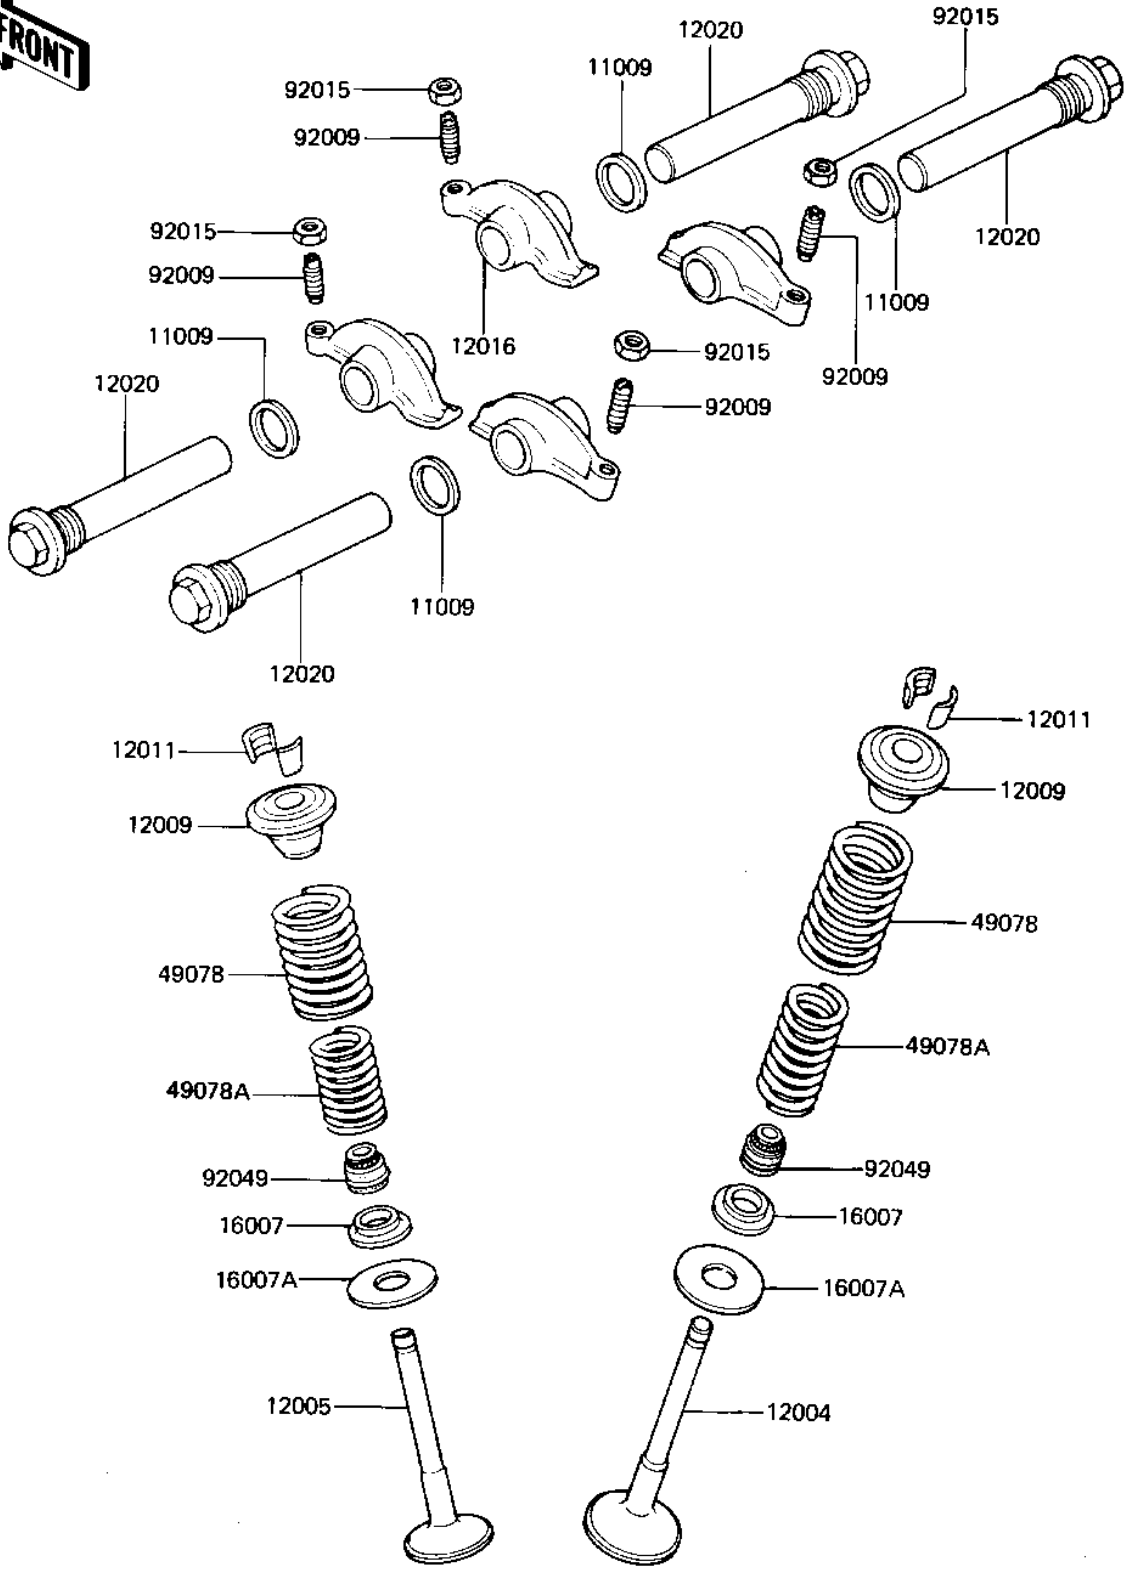

1983 LTD Belt PARTS DIAGRAM

ROCKER ARMS/VALVES (KZ440-D5)

E1210-0013

- 1
- 1
- 1
- 1
- 1
- 1
- 1
- 1
- 4
- 4
- 9
- 9
- 9

1983 LTD Belt PARTS LIST

ROCKER ARMS/VALVES (KZ440-D5)

ITEM NAME	PART NUMBER	QUANTITY
GASKET,16X19.7X1.5 (Ref # 11009)	11009-1106	4
VALVE,INTAKE (Ref # 12004)	12004-1008	2
VALVE,EXHAUST (Ref # 12005)	12005-1007	2
RETAINER,VALVE SPRING (Ref # 12009)	12009-006	4
SPLIT KEEPER (Ref # 12011)	12011-004	8
ARM,ROCKER (Ref # 12016)	12016-1001	4
SHAFT,ROCKER (Ref # 12020)	12020-1001	4
SEAT-SPRING,INNER (Ref # 16007)	16007-1045	4
SEAT-SPRING,OUTER (Ref # 16007A)	16007-1046	4
SPRING,OUTER VALVE (Ref # 49078)	12007-013	4
SPRING,INNER VALVE (Ref # 49078A)	12007-014	4
SCREW,ADJUSTING (Ref # 92009)	92009-1032	4
NUT,ROCKER ARM FITTING (Ref # 92015)	92016-061	4
OIL SEAL,RV37129.5 (Ref # 92049)	92049-016	4