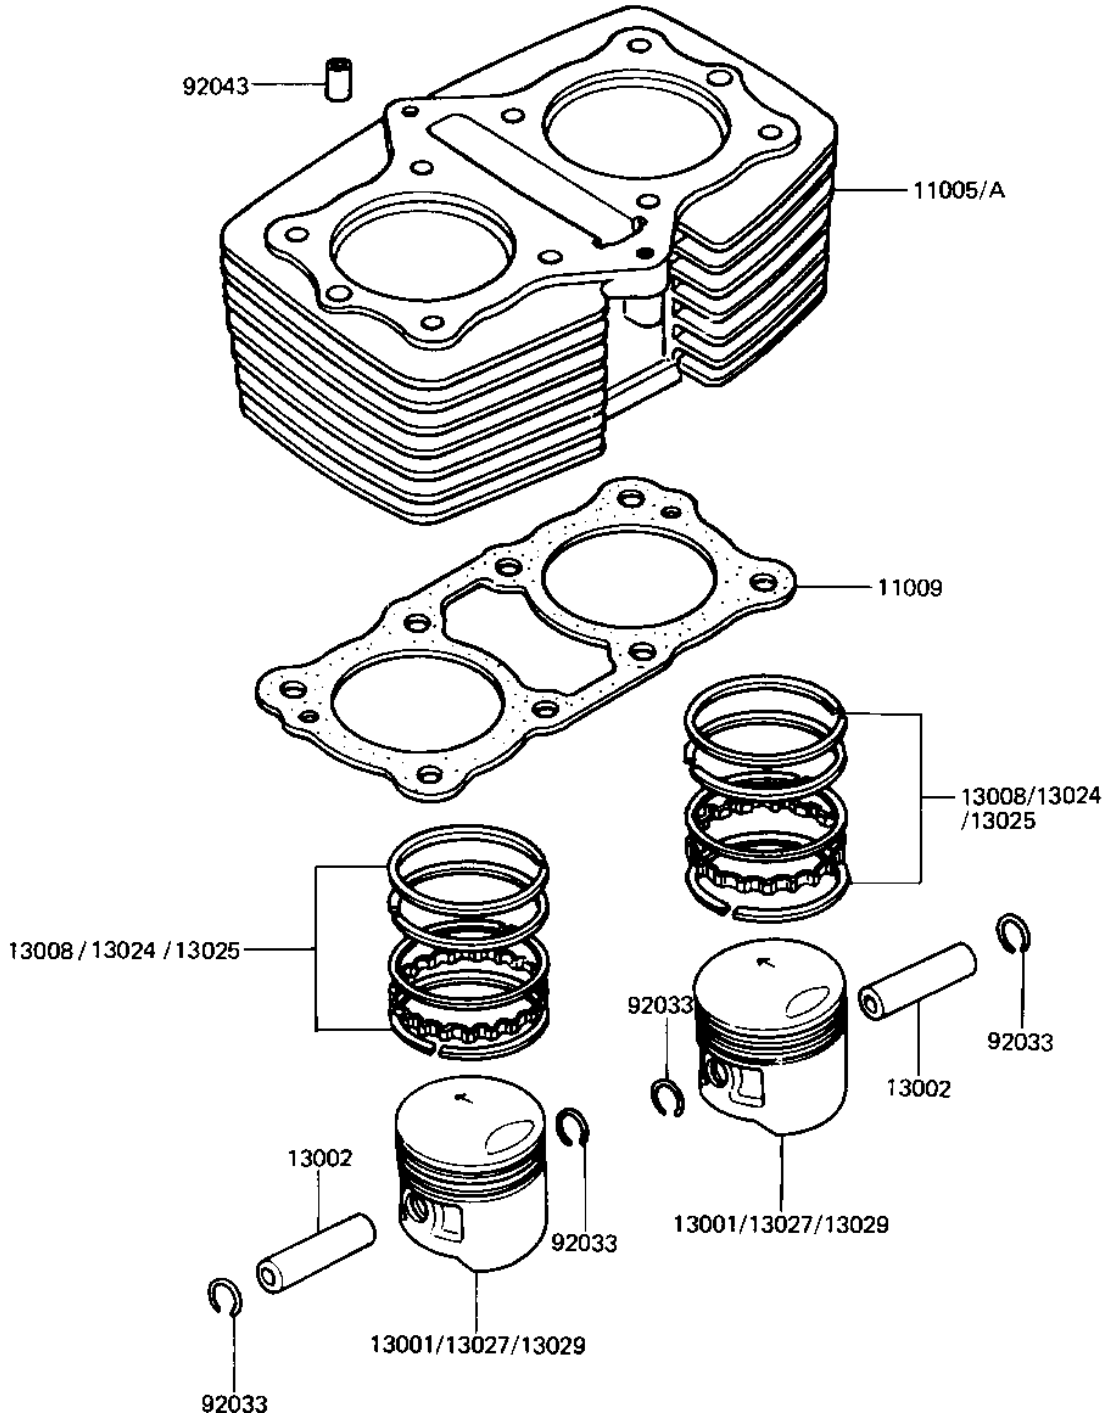

# 1981 LTD Belt PARTS DIAGRAM

CYLINDER/PISTONS ('81-'83 D2/D3/D4/D5)

E1120-0014

1  
1  
1  
1  
1  
1  
1  
1  
1  
9  
9

# 1981 LTD Belt PARTS LIST

CYLINDER/PISTONS ('81-'83 D2/D3/D4/D5)

ITEM NAME	PART NUMBER	QUANTITY
CYLINDER ASSY (Ref # 11005A)	11006-1004	1
GASKET,CYLINDER BASE (Ref # 11009)	11009-1176	1
PISTON,STD (Ref # 13001)	13001-1032	2
PIN-PISTON (Ref # 13002)	13002-1011	2
RING SET,PISTON,STD (Ref # 13008)	13008-5029	2
RING SET,0.040",O/S (Ref # 13024)	13024-5015	2
RING SET,0.020",O/S (Ref # 13025)	13025-5015	2
PISTON,0.040",O/S (Ref # 13027)	13027-1015	2
PISTON,0.020",O/S (Ref # 13029)	13029-1014	2
CIRCLIP PISTON PIN (Ref # 92033)	92036-005	4
PIN,DOWEL,10X8.2X14 (Ref # 92043)	92043-1037	2