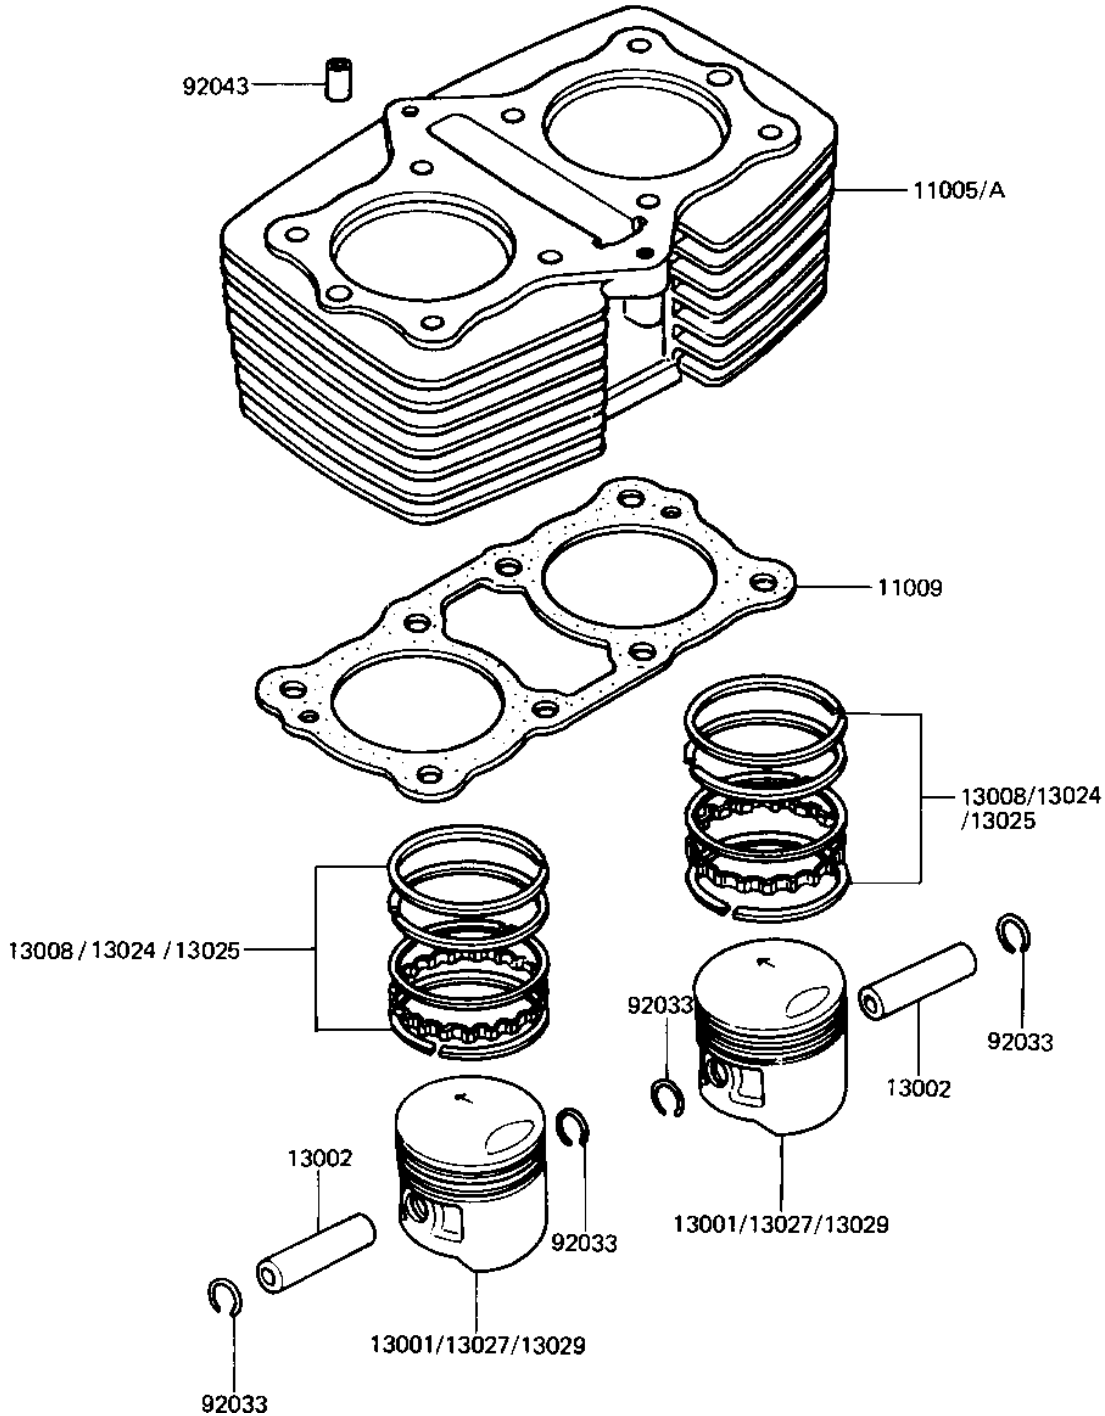

1982 LTD Belt PARTS DIAGRAM

CYLINDER/PISTONS ('81-'83 D2/D3/D4/D5)

E1120-0014

1
1
1
1
1
1
1
1
1
9
9

1982 LTD Belt PARTS LIST

CYLINDER/PISTONS ('81-'83 D2/D3/D4/D5)

ITEM NAME	PART NUMBER	QUANTITY
CYLINDER-ENGINE,SILVE (Ref # 11005)	11005-1166	1
GASKET,CYLINDER BASE (Ref # 11009)	11009-1176	1
PISTON,STD (Ref # 13001)	13001-1032	2
PIN-PISTON (Ref # 13002)	13002-1011	2
RING SET,PISTON,STD (Ref # 13008)	13008-5029	2
RING SET,0.040",O/S (Ref # 13024)	13024-5015	2
RING SET,0.020",O/S (Ref # 13025)	13025-5015	2
PISTON,0.040",O/S (Ref # 13027)	13027-1015	2
PISTON,0.020",O/S (Ref # 13029)	13029-1014	2
CIRCLIP PISTON PIN (Ref # 92033)	92036-005	4
PIN,DOWEL,10X8.2X14 (Ref # 92043)	92043-1037	2