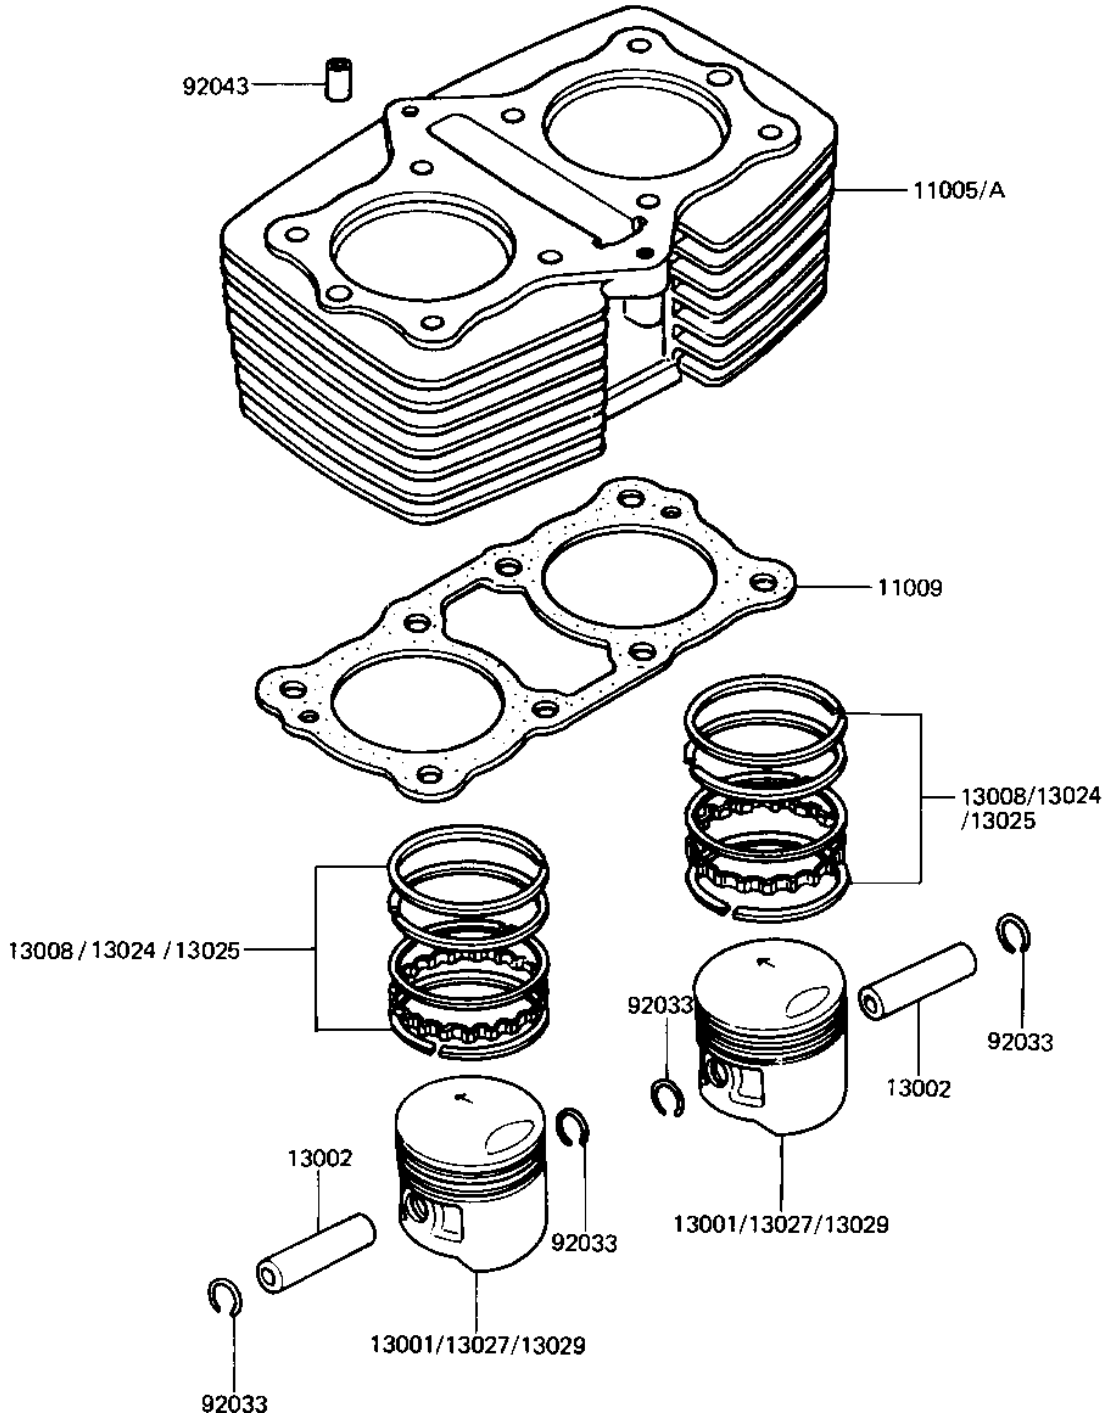

1982 LTD Belt PARTS DIAGRAM

CYLINDER/PISTONS ('81-'83 D2/D3/D4/D5)

E1120-0014

1
1
1
1
1
1
1
1
1
9
9

1982 LTD Belt PARTS LIST

CYLINDER/PISTONS ('81-'83 D2/D3/D4/D5)

ITEM NAME	PART NUMBER	QUANTITY
CYLINDER-ENGINE,SILVE (Ref # 11005)	11005-1166	1
GASKET,CYLINDER BASE (Ref # 11009)	11009-1176	1
PISTON,STD (Ref # 13001)	13001-1032	2
PIN-PISTON (Ref # 13002)	13002-1011	2
RING SET,PISTON,STD (Ref # 13008)	13008-5029	2
RING SET,0.040",O/S (Ref # 13024)	13024-5015	2
RING SET,0.020",O/S (Ref # 13025)	13025-5015	2
PISTON,0.040",O/S (Ref # 13027)	13027-1015	2
PISTON,0.020",O/S (Ref # 13029)	13029-1014	2
CIRCLIP PISTON PIN (Ref # 92033)	92036-005	4
PIN,DOWEL,10X8.2X14 (Ref # 92043)	92043-1037	2