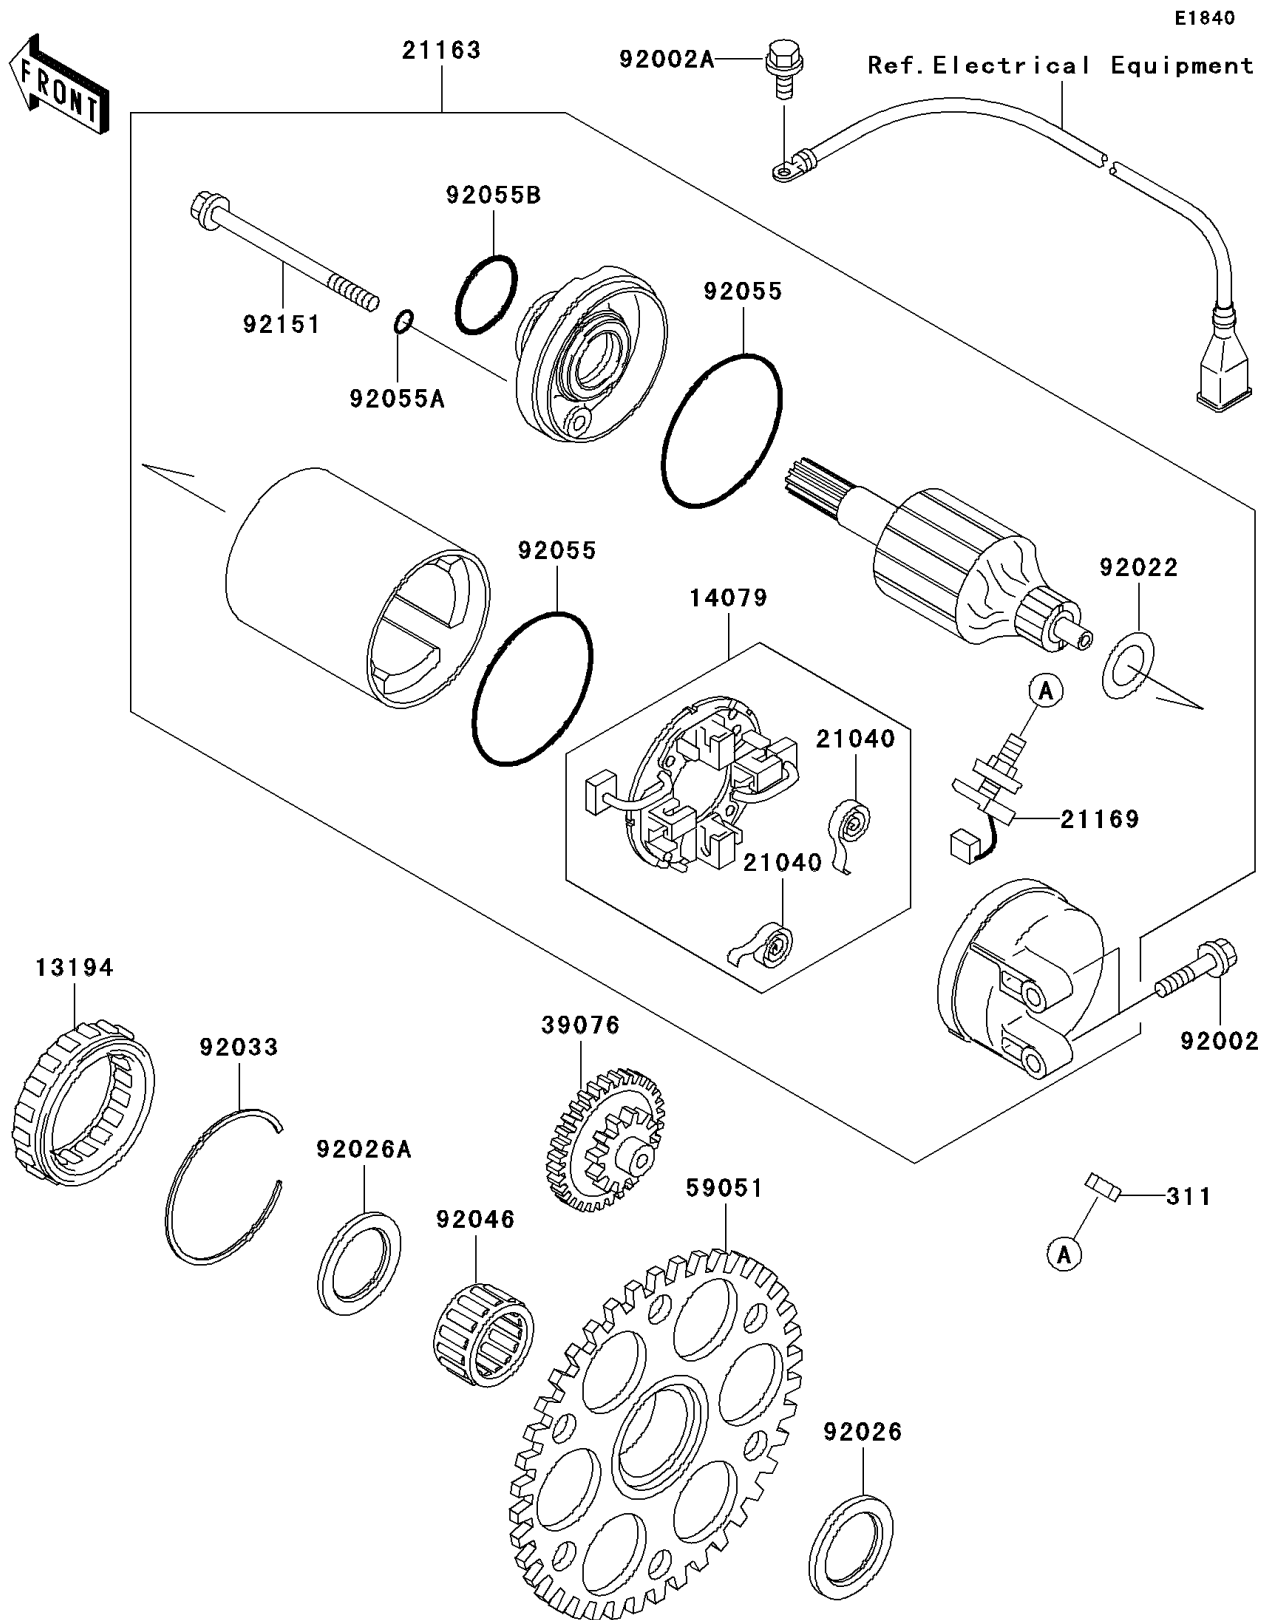

# 2003 Ultra 150 PARTS DIAGRAM

Starter Motor

## 2003 Ultra 150 PARTS LIST

### Starter Motor

ITEM NAME	PART NUMBER	QUANTITY
NUT-HEX,6MM (Ref # 311)	311R0600	1
CLUTCH-ONEWAY (Ref # 13194)	13194-3705	1
HOLDER-ASSY (Ref # 14079)	14079-3725	1
SPRING-BRUSH (Ref # 21040)	21040-3702	2
STARTER-ELECTRIC (Ref # 21163)	21163-3719	1
TERMINAL (Ref # 21169)	21169-3701	1
LIMITER (Ref # 39076)	39076-3703	1
GEAR-SPUR (Ref # 59051)	59051-3706	1
BOLT,6X25 (Ref # 92002)	92002-3714	2
BOLT,6X12 (Ref # 92002A)	92002-3763	1
WASHER (Ref # 92022)	92022-2200	1
SPACER,28X38X3.0 (Ref # 92026)	92026-3738	1
SPACER,26.3X38X2.5 (Ref # 92026A)	92026-3739	1
RING-SNAP (Ref # 92033)	92033-3731	1
BEARING-NEEDLE,KT283315E01 (Ref # 92046)	92046-3701	1
RING-O,62MM (Ref # 92055)	92055-1260	2
RING-O,4.5MM (Ref # 92055A)	92055-1261	2
RING-O,24.4MM (Ref # 92055B)	92055-1262	1
BOLT (Ref # 92151)	92151-3809	2