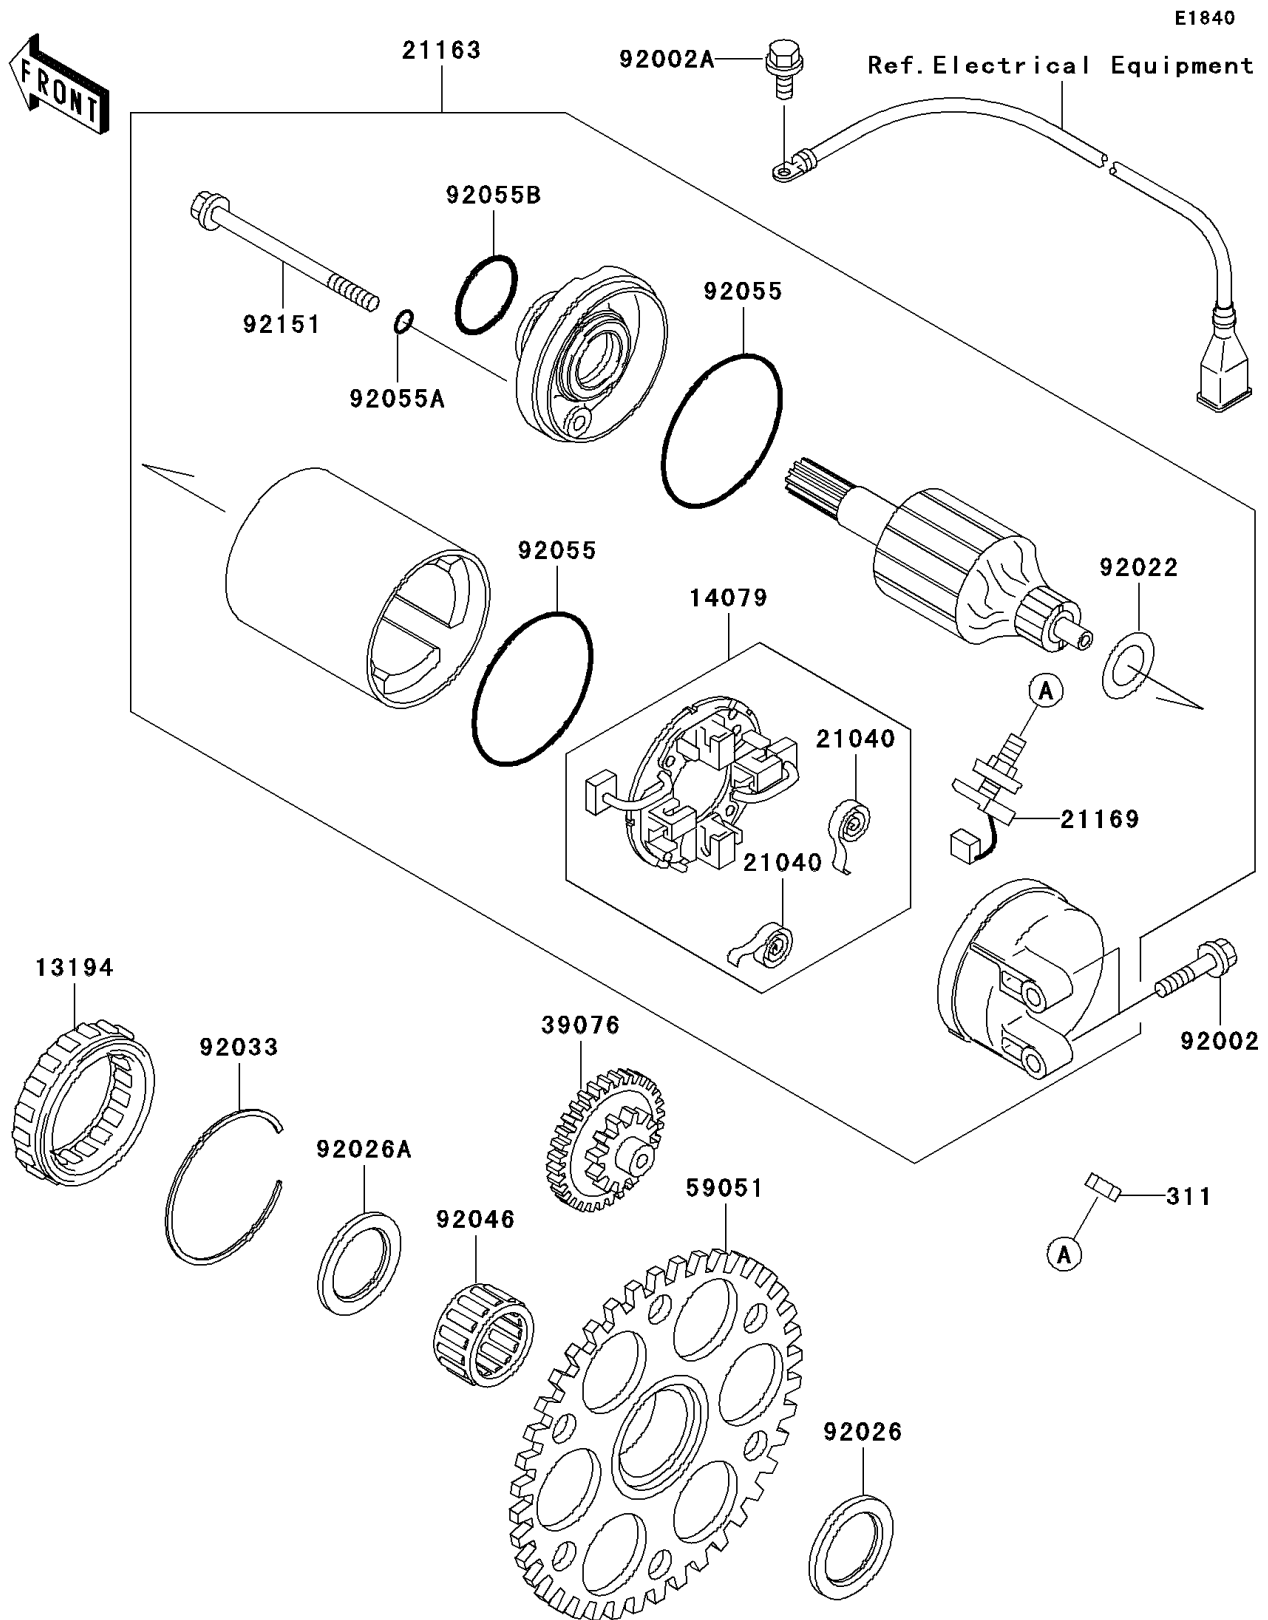

2003 Ultra 150 PARTS DIAGRAM

Starter Motor

2003 Ultra 150 PARTS LIST

Starter Motor

ITEM NAME	PART NUMBER	QUANTITY
NUT-HEX,6MM (Ref # 311)	311R0600	1
CLUTCH-ONEWAY (Ref # 13194)	13194-3705	1
HOLDER-ASSY (Ref # 14079)	14079-3725	1
SPRING-BRUSH (Ref # 21040)	21040-3702	2
STARTER-ELECTRIC (Ref # 21163)	21163-3719	1
TERMINAL (Ref # 21169)	21169-3701	1
LIMITER (Ref # 39076)	39076-3703	1
GEAR-SPUR (Ref # 59051)	59051-3706	1
BOLT,6X25 (Ref # 92002)	92002-3714	2
BOLT,6X12 (Ref # 92002A)	92002-3763	1
WASHER (Ref # 92022)	92022-2200	1
SPACER,28X38X3.0 (Ref # 92026)	92026-3738	1
SPACER,26.3X38X2.5 (Ref # 92026A)	92026-3739	1
RING-SNAP (Ref # 92033)	92033-3731	1
BEARING-NEEDLE,KT283315E01 (Ref # 92046)	92046-3701	1
RING-O,62MM (Ref # 92055)	92055-1260	2
RING-O,4.5MM (Ref # 92055A)	92055-1261	2
RING-O,24.4MM (Ref # 92055B)	92055-1262	1
BOLT (Ref # 92151)	92151-3809	2