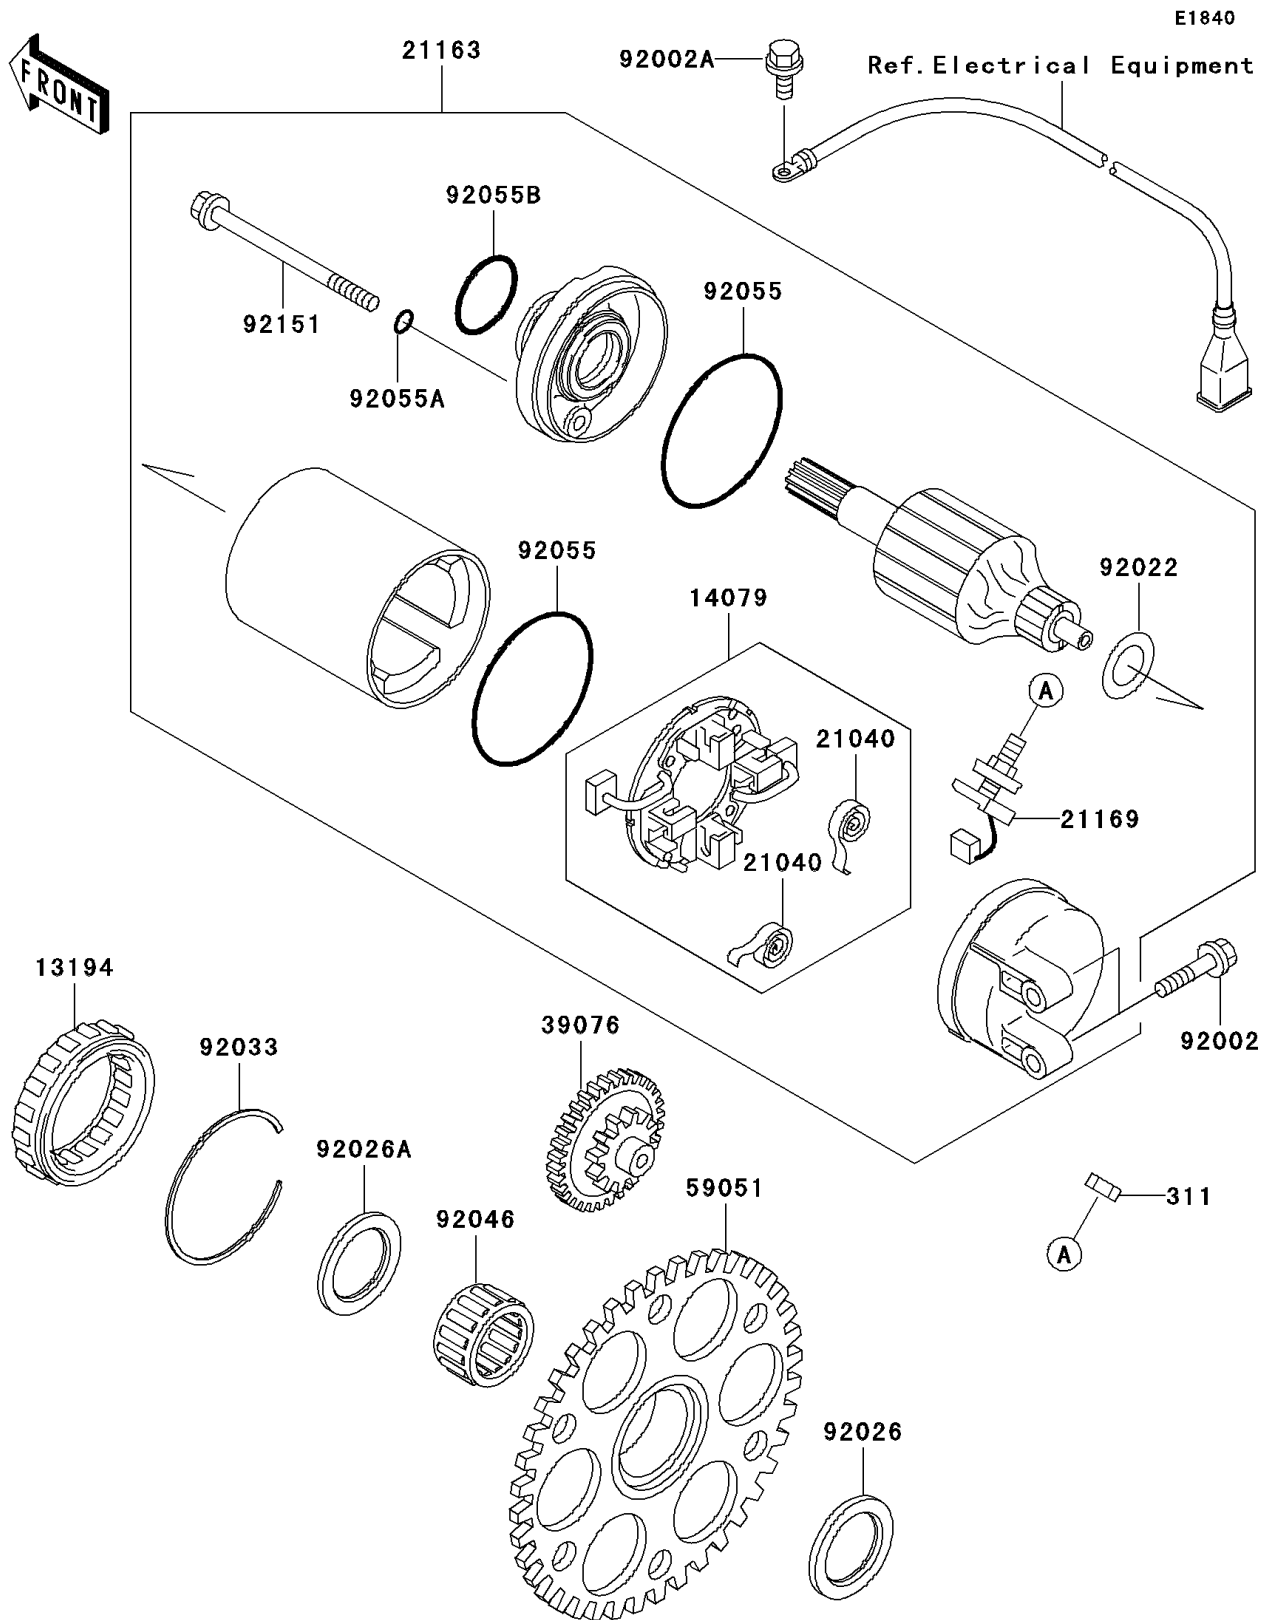

# 2004 Ultra 150 PARTS DIAGRAM

Starter Motor

## 2004 Ultra 150 PARTS LIST

### Starter Motor

ITEM NAME	PART NUMBER	QUANTITY
NUT-HEX,6MM (Ref # 311)	311R0600	1
CLUTCH-ONEWAY (Ref # 13194)	13194-3705	1
HOLDER-ASSY (Ref # 14079)	14079-3725	1
SPRING-BRUSH (Ref # 21040)	21040-3702	2
STARTER-ELECTRIC (Ref # 21163)	21163-3719	1
TERMINAL (Ref # 21169)	21169-3701	1
LIMITER (Ref # 39076)	39076-3703	1
GEAR-SPUR (Ref # 59051)	59051-3706	1
BOLT,6X25 (Ref # 92002)	92002-3714	2
BOLT,6X12 (Ref # 92002A)	92002-3763	1
WASHER (Ref # 92022)	92022-2200	1
SPACER,28X38X3.0 (Ref # 92026)	92026-3738	1
SPACER,26.3X38X2.5 (Ref # 92026A)	92026-3739	1
RING-SNAP (Ref # 92033)	92033-3731	1
BEARING-NEEDLE,KT283315E01 (Ref # 92046)	92046-3701	1
RING-O,62MM (Ref # 92055)	92055-1260	2
RING-O,4.5MM (Ref # 92055A)	92055-1261	2
RING-O,24.4MM (Ref # 92055B)	92055-1262	1
BOLT (Ref # 92151)	92151-3809	2