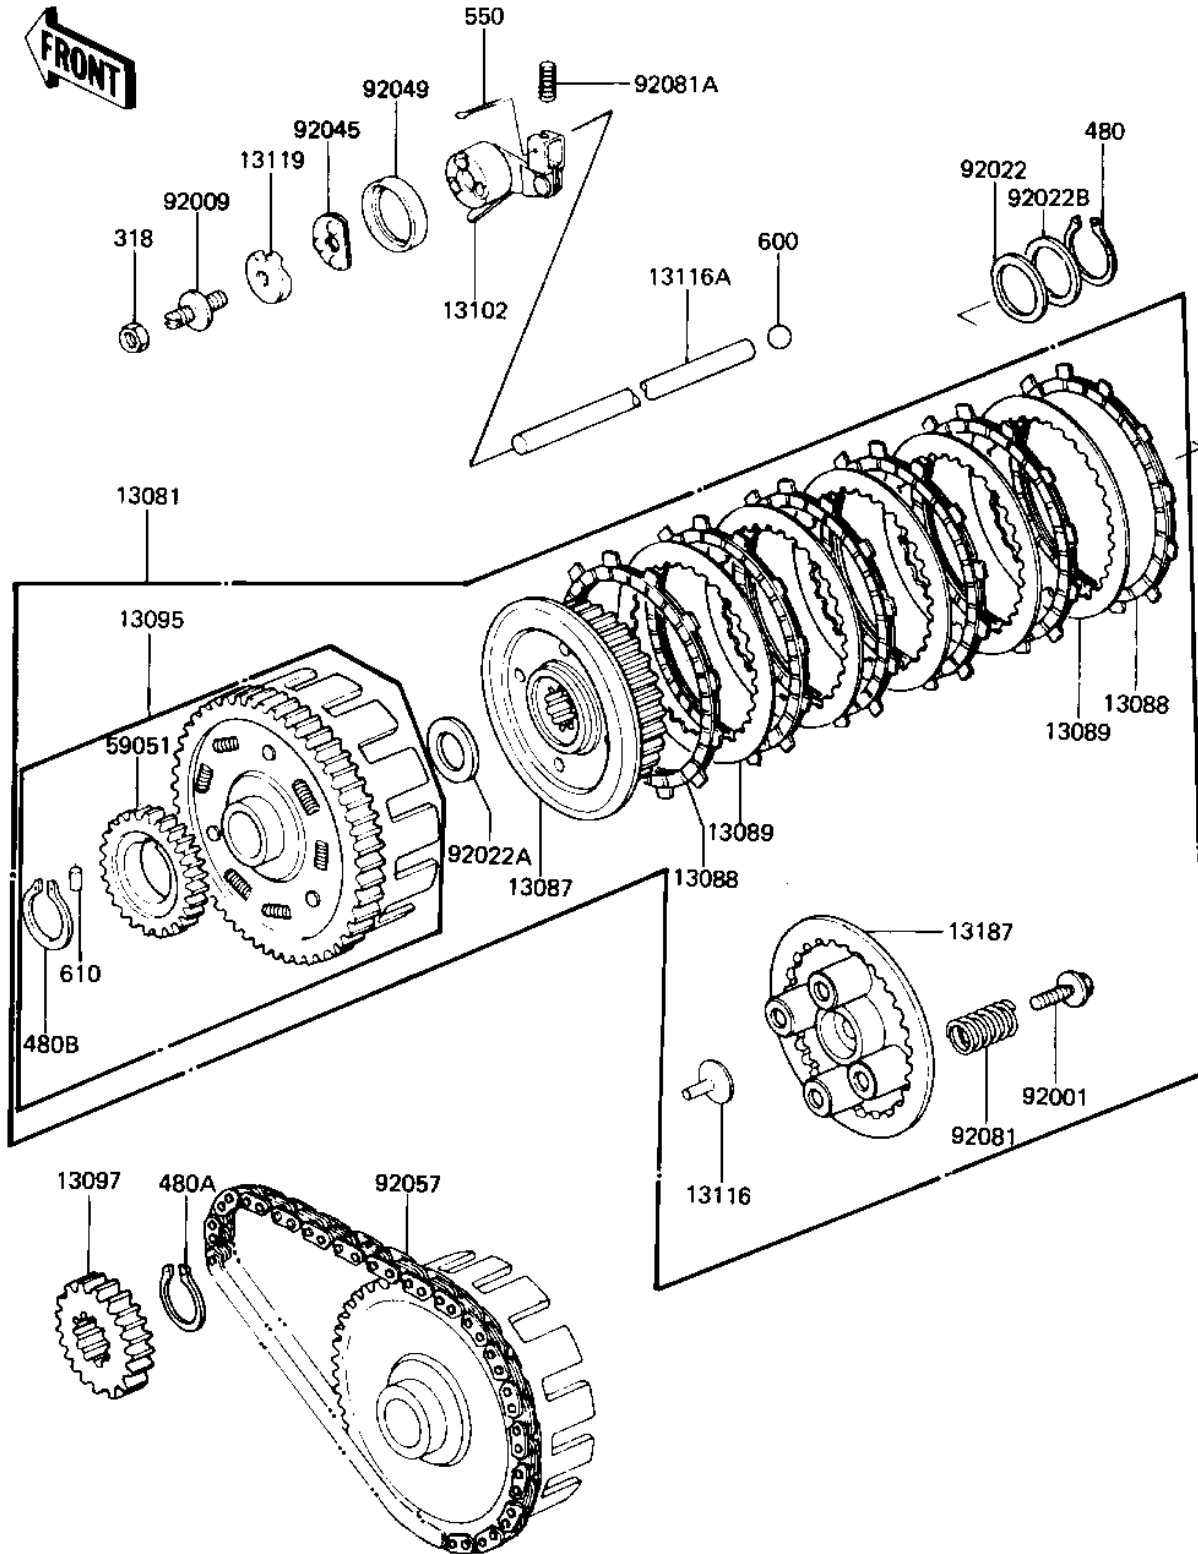

# 1981 LTD Belt PARTS DIAGRAM

CLUTCH (KZ440-D2)

E1350-0001

# 1981 LTD Belt PARTS LIST

CLUTCH (KZ440-D2)

ITEM NAME	PART NUMBER	QUANTITY
CLUTCH-ASSY (Ref # 13081)	13081-1019	1
HUB,CLUTCH (Ref # 13087)	13087-040	1
PLATE,FRICTION (Ref # 13088)	13088-1001	6
PLATE,CLUTCH STEEL (Ref # 13089)	13089-026	5
HOUSING,CLUTCH (Ref # 13095)	13095-1008	1
SPROCKET,PRIMARY (Ref # 13097)	13121-030	1
RELEASE, CLUTCH (Ref # 13102)	13102-1004	1
PUSHER,CLTCH SPRG PLT (Ref # 13116)	13116-029	1
ROD,PUSH,CLUTCH (Ref # 13116A)	13116-1017	1
CAM,RELEASE,CLUTCH (Ref # 13119)	13119-1003	1
PLATE,CLUTCH SPRING (Ref # 13187)	13187-1003	1
GEAR,OIL PUMP,34T (Ref # 59051)	59051-1001	1
BOLT,CLUTCH SPR FITT (Ref # 92001)	92001-1066	4
SCREW,SLOTTED,8M/M (Ref # 92009)	92009-1009	1
WASHER-THRUST (Ref # 92022)	92022-225	1
WASHER,CLUTCH THRUST (Ref # 92022A)	92022-288	1
WASHER,CLUTCH TRUST (Ref # 92022B)	92022-302	1
BEARING,BALL,CLUTCH (Ref # 92045)	92045-1001	1
OIL SEAL,CLUTCH RELES (Ref # 92049)	92049-1003	1
CHAIN,PRIMARY DRIVE (Ref # 92057)	13122-005	1
SPRING,CLUTCH (Ref # 92081)	92081-1033	4
SPRING,CLUTCH RETURN (Ref # 92081A)	92081-1058	1
NUT 8MM (Ref # 318)	318B0800	1
CIRCLIP 24MM (Ref # 480)	480J2400	1
CIRCLIP,30MM (Ref # 480A)	480J3000	1
CIRCLIP, 38MM (Ref # 480B)	480J3800	1
PIN COTTER 1.6X15 (Ref # 550)	550D1615	1
BALL STEEL 3/8' (Ref # 600)	600A1200	1
PIN, DOWELL, 6X6 (Ref # 610)	610A0606	1