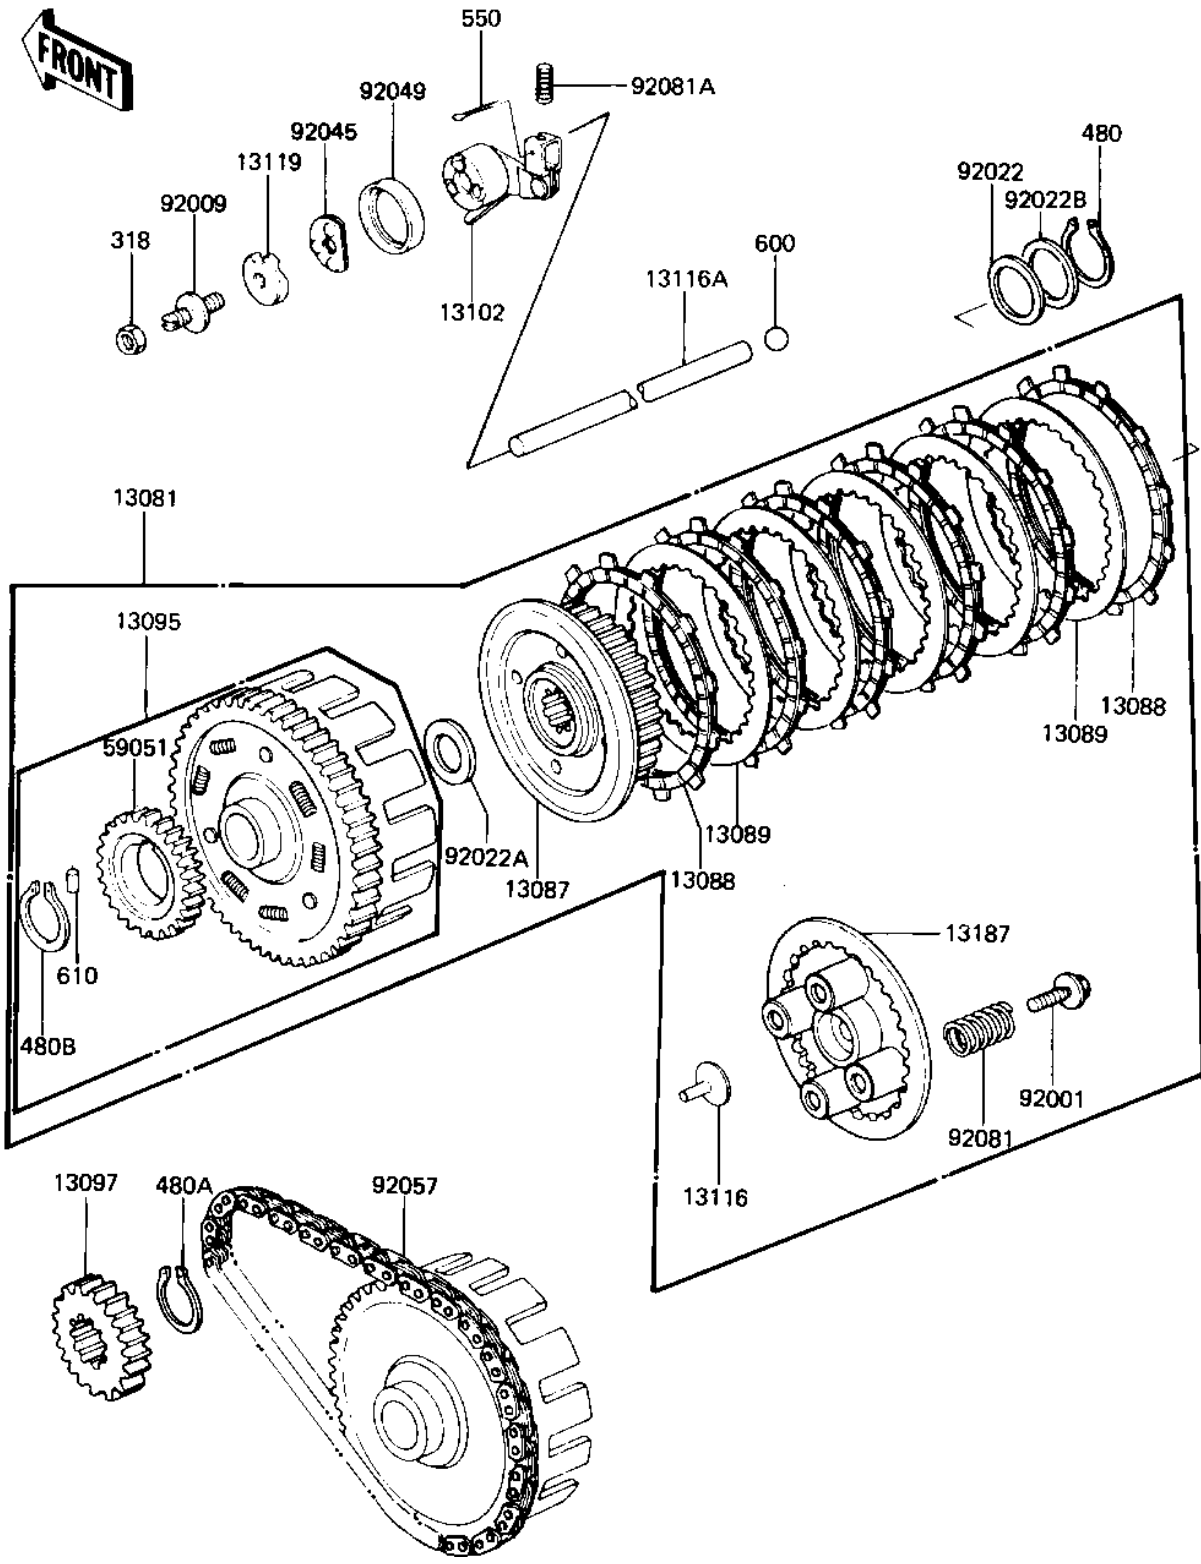

1982 LTD Belt PARTS DIAGRAM

CLUTCH (KZ440-D2)

E1350-0001

1982 LTD Belt PARTS LIST

CLUTCH (KZ440-D2)

ITEM NAME	PART NUMBER	QUANTITY
CLUTCH-ASSY (Ref # 13081)	13081-1019	1
HUB,CLUTCH (Ref # 13087)	13087-040	1
PLATE,FRICTION (Ref # 13088)	13088-1001	6
PLATE,CLUTCH STEEL (Ref # 13089)	13089-026	5
HOUSING,CLUTCH (Ref # 13095)	13095-1008	1
SPROCKET,PRIMARY (Ref # 13097)	13121-030	1
RELEASE, CLUTCH (Ref # 13102)	13102-1004	1
PUSHER,CLTCH SPRG PLT (Ref # 13116)	13116-029	1
ROD,PUSH,CLUTCH (Ref # 13116A)	13116-1017	1
CAM,RELEASE,CLUTCH (Ref # 13119)	13119-1003	1
PLATE,CLUTCH SPRING (Ref # 13187)	13187-1003	1
GEAR,OIL PUMP,34T (Ref # 59051)	59051-1001	1
BOLT,CLUTCH SPR FITT (Ref # 92001)	92001-1066	4
SCREW,SLOTTED,8M/M (Ref # 92009)	92009-1009	1
WASHER-THRUST (Ref # 92022)	92022-225	1
WASHER,CLUTCH THRUST (Ref # 92022A)	92022-288	1
WASHER,CLUTCH TRUST (Ref # 92022B)	92022-302	1
BEARING,BALL,CLUTCH (Ref # 92045)	92045-1001	1
OIL SEAL,CLUTCH RELES (Ref # 92049)	92049-1003	1
CHAIN,PRIMARY DRIVE (Ref # 92057)	13122-005	1
SPRING,CLUTCH (Ref # 92081)	92081-1033	4
SPRING,CLUTCH RETURN (Ref # 92081A)	92081-1058	1
NUT 8MM (Ref # 318)	318B0800	1
CIRCLIP 24MM (Ref # 480)	480J2400	1
CIRCLIP,30MM (Ref # 480A)	480J3000	1
CIRCLIP, 38MM (Ref # 480B)	480J3800	1
PIN COTTER 1.6X15 (Ref # 550)	550D1615	1
BALL STEEL 3/8' (Ref # 600)	600A1200	1
PIN, DOWELL, 6X6 (Ref # 610)	610A0606	1