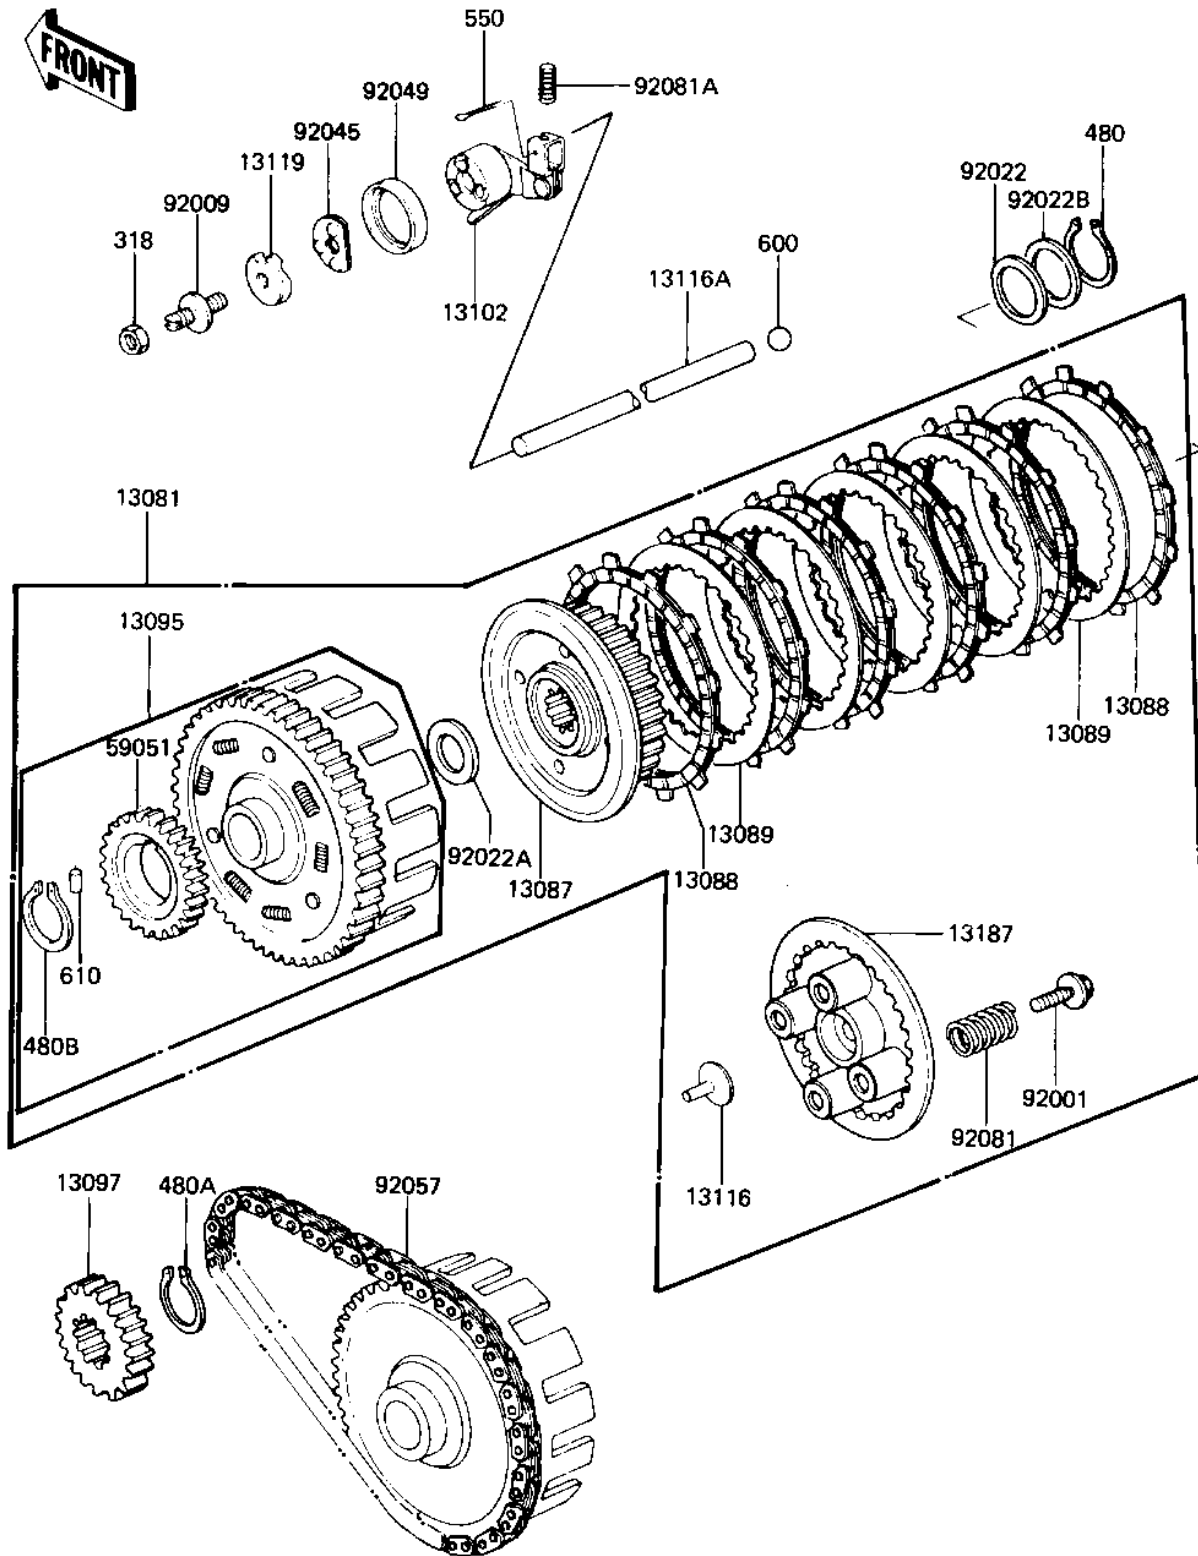

# 1982 LTD Belt PARTS DIAGRAM

CLUTCH (KZ440-D2)

E1350-0001

# 1982 LTD Belt PARTS LIST

CLUTCH (KZ440-D2)

ITEM NAME	PART NUMBER	QUANTITY
CLUTCH-ASSY (Ref # 13081)	13081-1019	1
HUB,CLUTCH (Ref # 13087)	13087-040	1
PLATE,FRICTION (Ref # 13088)	13088-1001	6
PLATE,CLUTCH STEEL (Ref # 13089)	13089-026	5
HOUSING,CLUTCH (Ref # 13095)	13095-1008	1
SPROCKET,PRIMARY (Ref # 13097)	13121-030	1
RELEASE, CLUTCH (Ref # 13102)	13102-1004	1
PUSHER,CLTCH SPRG PLT (Ref # 13116)	13116-029	1
ROD,PUSH,CLUTCH (Ref # 13116A)	13116-1017	1
CAM,RELEASE,CLUTCH (Ref # 13119)	13119-1003	1
PLATE,CLUTCH SPRING (Ref # 13187)	13187-1003	1
GEAR,OIL PUMP,34T (Ref # 59051)	59051-1001	1
BOLT,CLUTCH SPR FITT (Ref # 92001)	92001-1066	4
SCREW,SLOTTED,8M/M (Ref # 92009)	92009-1009	1
WASHER-THRUST (Ref # 92022)	92022-225	1
WASHER,CLUTCH THRUST (Ref # 92022A)	92022-288	1
WASHER,CLUTCH TRUST (Ref # 92022B)	92022-302	1
BEARING,BALL,CLUTCH (Ref # 92045)	92045-1001	1
OIL SEAL,CLUTCH RELES (Ref # 92049)	92049-1003	1
CHAIN,PRIMARY DRIVE (Ref # 92057)	13122-005	1
SPRING,CLUTCH (Ref # 92081)	92081-1033	4
SPRING,CLUTCH RETURN (Ref # 92081A)	92081-1058	1
NUT 8MM (Ref # 318)	318B0800	1
CIRCLIP 24MM (Ref # 480)	480J2400	1
CIRCLIP,30MM (Ref # 480A)	480J3000	1
CIRCLIP, 38MM (Ref # 480B)	480J3800	1
PIN COTTER 1.6X15 (Ref # 550)	550D1615	1
BALL STEEL 3/8' (Ref # 600)	600A1200	1
PIN, DOWELL, 6X6 (Ref # 610)	610A0606	1