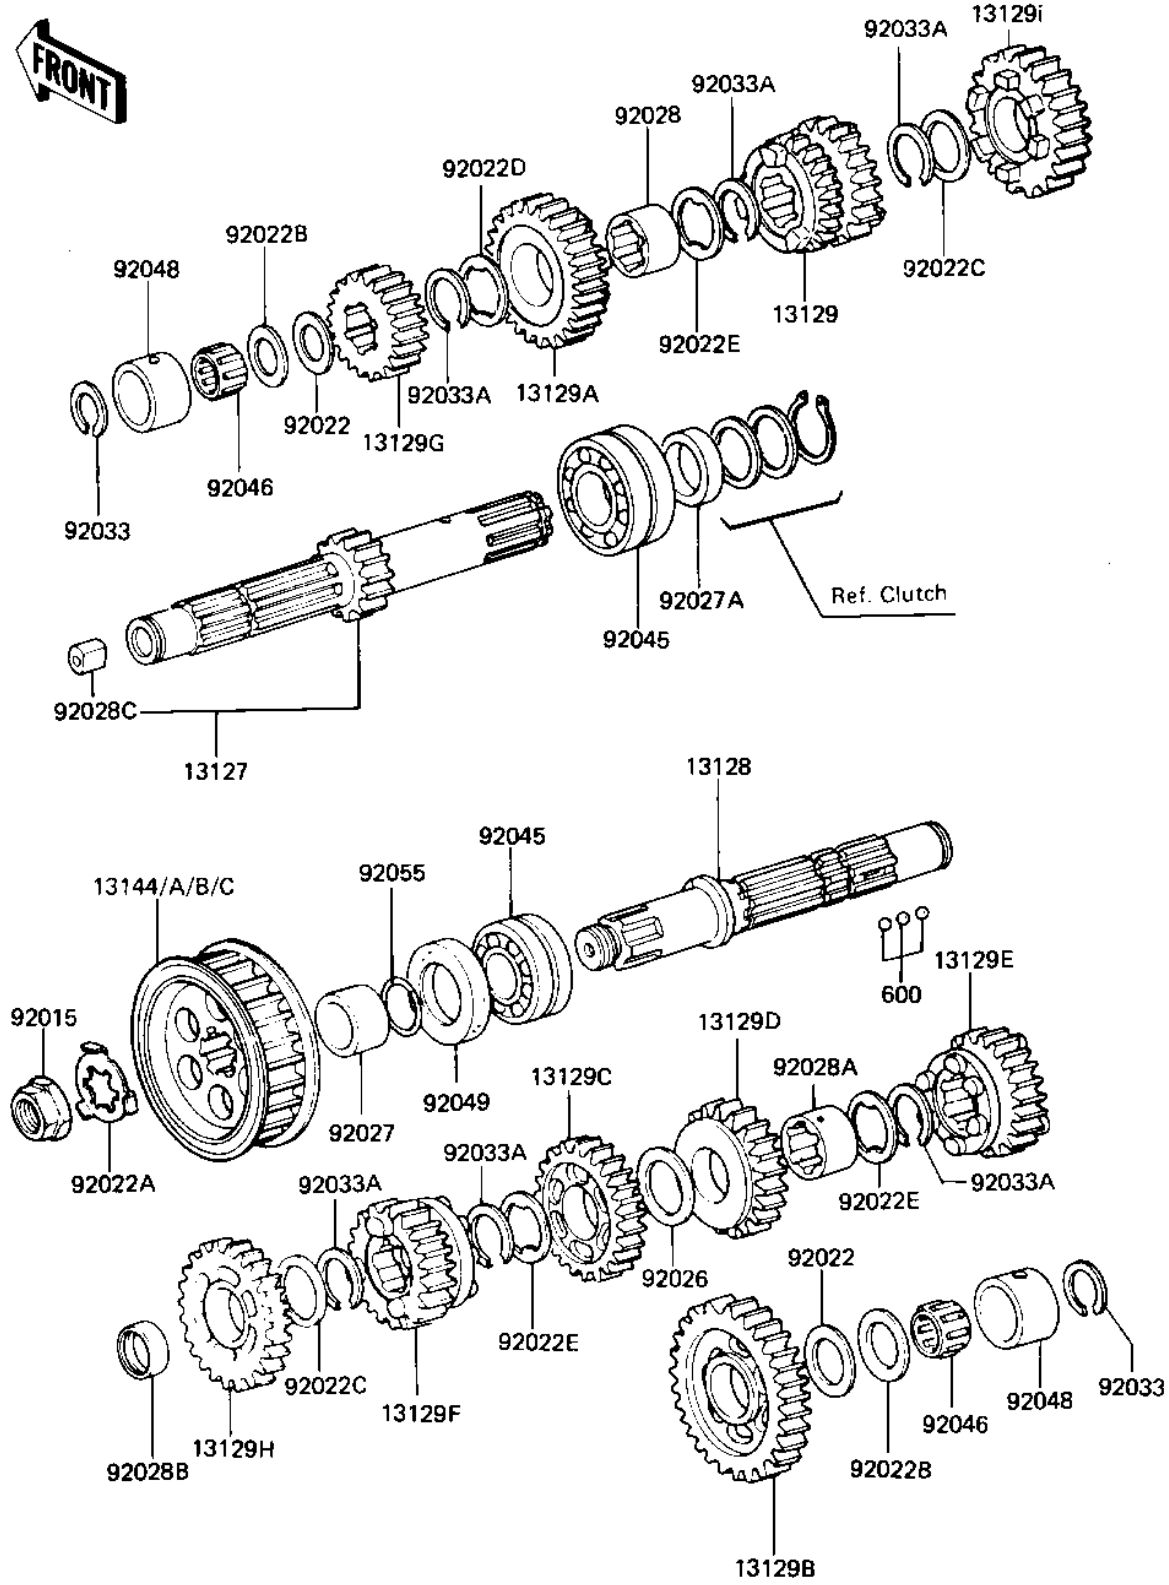

# 1982 LTD Belt PARTS DIAGRAM

TRANSMISSION ('81-'83 D2/D3/D4/D5)

E1361-0020

# 1982 LTD Belt PARTS LIST

TRANSMISSION ('81-'83 D2/D3/D4/D5)

ITEM NAME	PART NUMBER	QUANTITY
SHAFT,DRIVE,13T (Ref # 13127)	13127-1004	1
SHAFT,OUTPUT (Ref # 13128)	13128-1015	1
3RD-4TH GEAR,DRV SHFT (Ref # 13129)	13129-1054	1
TOP GEAR,DRV SHAFT (Ref # 13129A)	13129-1055	1
LOW GEAR,OUTPUT SHAFT (Ref # 13129B)	13129-1056	1
3RD GEAR,OUTPUT SHAFT (Ref # 13129C)	13129-1058	1
4TH GEAR,OUTPUT SHAFT (Ref # 13129D)	13129-1059	1
5TH GEAR,OUTPUT SHAFT (Ref # 13129E)	13129-1060	1
TOP GEAR,OUTPUT SHAFT (Ref # 13129F)	13129-1061	1
2ND GEAR,DRV SHAFT (Ref # 13129G)	13129-1062	1
2ND GEAR,OUTPUT,28T (Ref # 13129H)	13129-1172	1
GEAR,INPUT5TH,23T (Ref # 13129I)	13129-1277	1
SPROCKET-OUTPUT,24T (Ref # 13144A)	13144-1065	1
SPROCKET-OUTPUT,24T (Ref # 13144C)	13144-1065	1
NUT,20MM (Ref # 92015)	92015-1254	1
WASHER THRUST (Ref # 92022)	92022-112	2
WASHER,CLAW (Ref # 92022A)	92022-1170	1
SHIM-KICK SHAFT (Ref # 92022B)	92022-144	AR
WASHER-PLAIN 25MM (Ref # 92022C)	92022-159	2
WASHER-LOCK (Ref # 92022D)	92024-033	1
WASHER-LOCK (Ref # 92022E)	92024-038	3
WASHER,THRUST (Ref # 92026)	92026-079	1
COLLAR,ENG SPROCKET (Ref # 92027)	92027-288	1
COLLAR (Ref # 92027A)	92027-289	1
BUSHING,OUTPUT 3RD GR (Ref # 92028)	92028-1002	1
BUSHING,OUTPUT GEAR (Ref # 92028A)	92028-1268	1
BUSHING,2ND GEAR (Ref # 92028B)	92028-1177	1
BUSHING,DRIVE SHAFT (Ref # 92028C)	92028-155	1
CIRCLIP (Ref # 92033)	92033-015	2

# 1982 LTD Belt PARTS LIST

TRANSMISSION ('81-'83 D2/D3/D4/D5)

ITEM NAME	PART NUMBER	QUANTITY
CIRCLIP (Ref # 92033A)	92033-026	6
BEARING,B,5205ANX4PX (Ref # 92045)	92045-031	2
BRG,N,20R25139 (Ref # 92046)	92046-044	2
RACE,OUT & DRV SHAFT (Ref # 92048)	92048-1001	2
OIL SEAL SC325210 (Ref # 92049)	92050-024	1
"O" RING (Ref # 92055)	92055-035	1
BALL STEEL 5/32' (Ref # 600)	600A0500	3