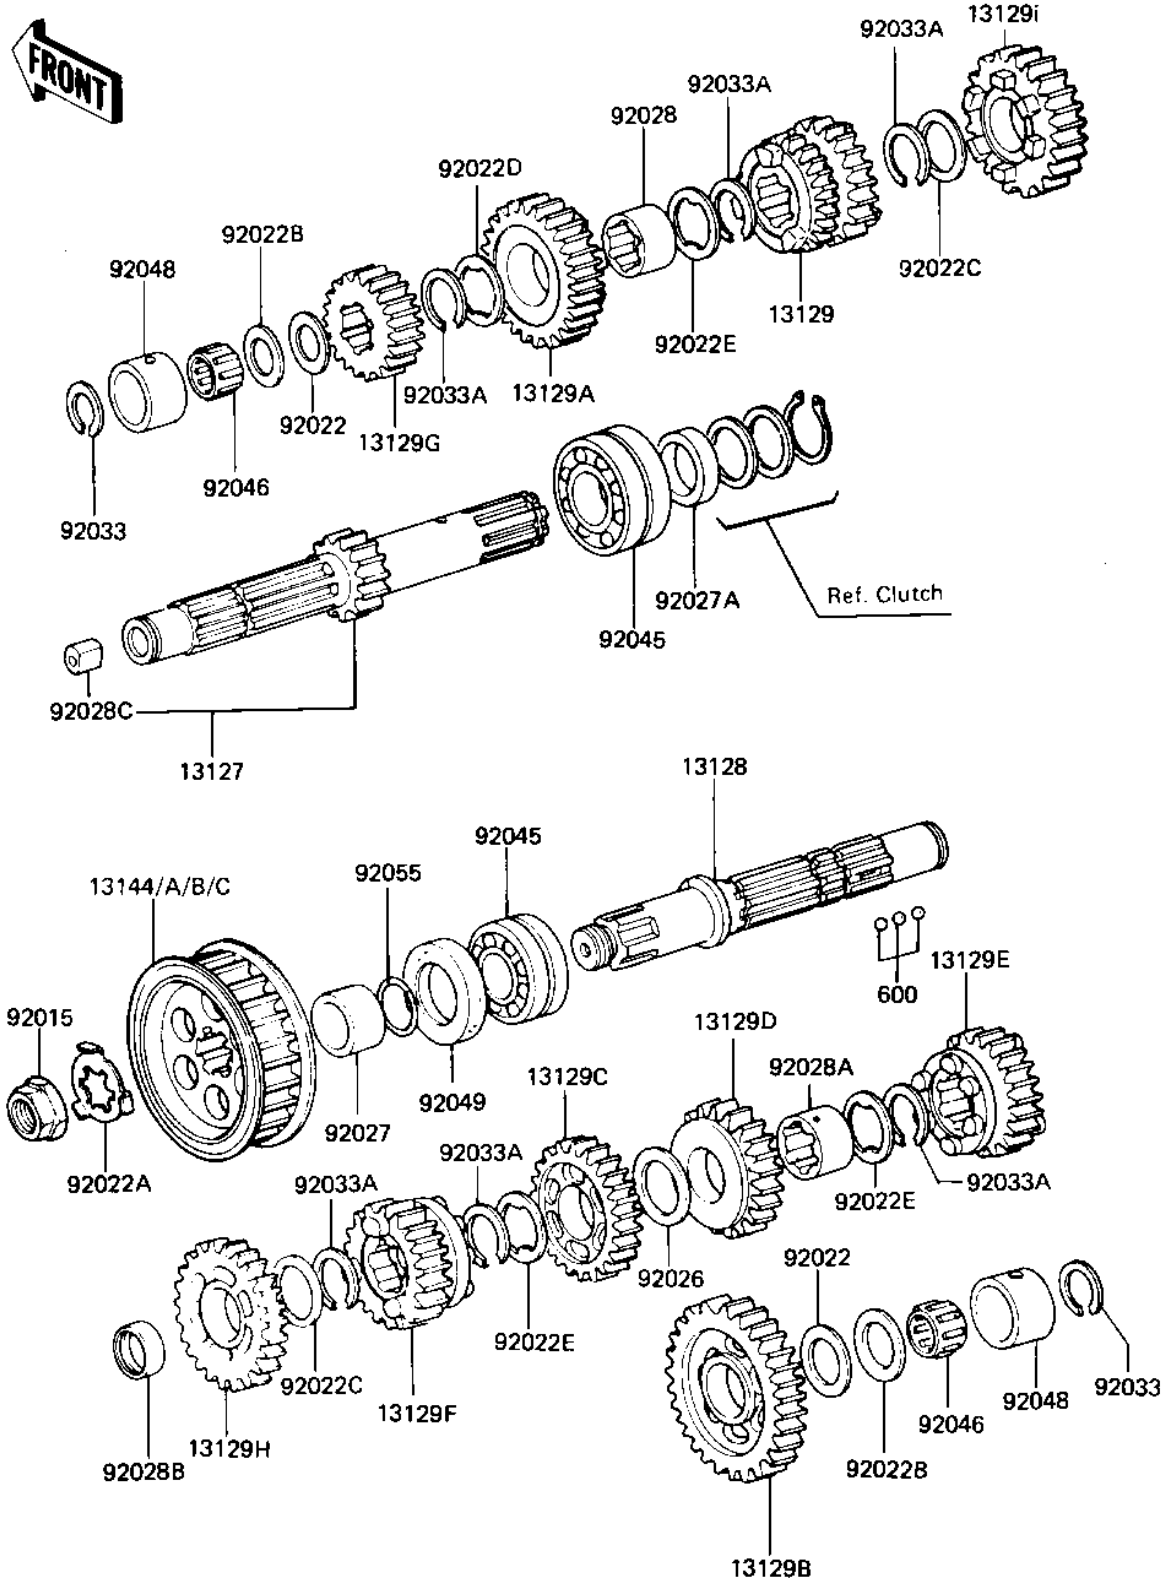

1983 LTD Belt PARTS DIAGRAM

TRANSMISSION ('81-'83 D2/D3/D4/D5)

E1361-0020

1983 LTD Belt PARTS LIST

TRANSMISSION ('81-'83 D2/D3/D4/D5)

ITEM NAME	PART NUMBER	QUANTITY
SHAFT,DRIVE,13T (Ref # 13127)	13127-1004	1
SHAFT,OUTPUT (Ref # 13128)	13128-1015	1
3RD-4TH GEAR,DRV SHFT (Ref # 13129)	13129-1054	1
TOP GEAR,DRV SHAFT (Ref # 13129A)	13129-1055	1
LOW GEAR,OUTPUT SHAFT (Ref # 13129B)	13129-1056	1
3RD GEAR,OUTPUT SHAFT (Ref # 13129C)	13129-1058	1
4TH GEAR,OUTPUT SHAFT (Ref # 13129D)	13129-1059	1
5TH GEAR,OUTPUT SHAFT (Ref # 13129E)	13129-1060	1
TOP GEAR,OUTPUT SHAFT (Ref # 13129F)	13129-1061	1
2ND GEAR,DRV SHAFT (Ref # 13129G)	13129-1062	1
2ND GEAR,OUTPUT,28T (Ref # 13129H)	13129-1172	1
GEAR,INPUT5TH,23T (Ref # 13129I)	13129-1277	1
SPROCKET-OUTPUT,24T (Ref # 13144B)	13144-1065	1
NUT,20MM (Ref # 92015)	92015-1254	1
WASHER THRUST (Ref # 92022)	92022-112	2
WASHER,CLAW (Ref # 92022A)	92022-1170	1
SHIM-KICK SHAFT (Ref # 92022B)	92022-144	AR
WASHER-PLAIN 25MM (Ref # 92022C)	92022-159	2
WASHER-LOCK (Ref # 92022D)	92024-033	1
WASHER-LOCK (Ref # 92022E)	92024-038	3
WASHER,THRUST (Ref # 92026)	92026-079	1
COLLAR,ENG SPROCKET (Ref # 92027)	92027-288	1
COLLAR (Ref # 92027A)	92027-289	1
BUSHING,OUTPUT 3RD GR (Ref # 92028)	92028-1002	1
BUSHING,OUTPUT GEAR (Ref # 92028A)	92028-1268	1
BUSHING,2ND GEAR (Ref # 92028B)	92028-1177	1
BUSHING,DRIVE SHAFT (Ref # 92028C)	92028-155	1
CIRCLIP (Ref # 92033)	92033-015	2
CIRCLIP (Ref # 92033A)	92033-026	6

1983 LTD Belt PARTS LIST

TRANSMISSION ('81-'83 D2/D3/D4/D5)

ITEM NAME	PART NUMBER	QUANTITY
BEARING,B,5205ANX4PX (Ref # 92045)	92045-031	2
BRG,N,20R25139 (Ref # 92046)	92046-044	2
RACE,OUT & DRV SHAFT (Ref # 92048)	92048-1001	2
OIL SEAL SC325210 (Ref # 92049)	92050-024	1
"O" RING (Ref # 92055)	92055-035	1
BALL STEEL 5/32' (Ref # 600)	600A0500	3