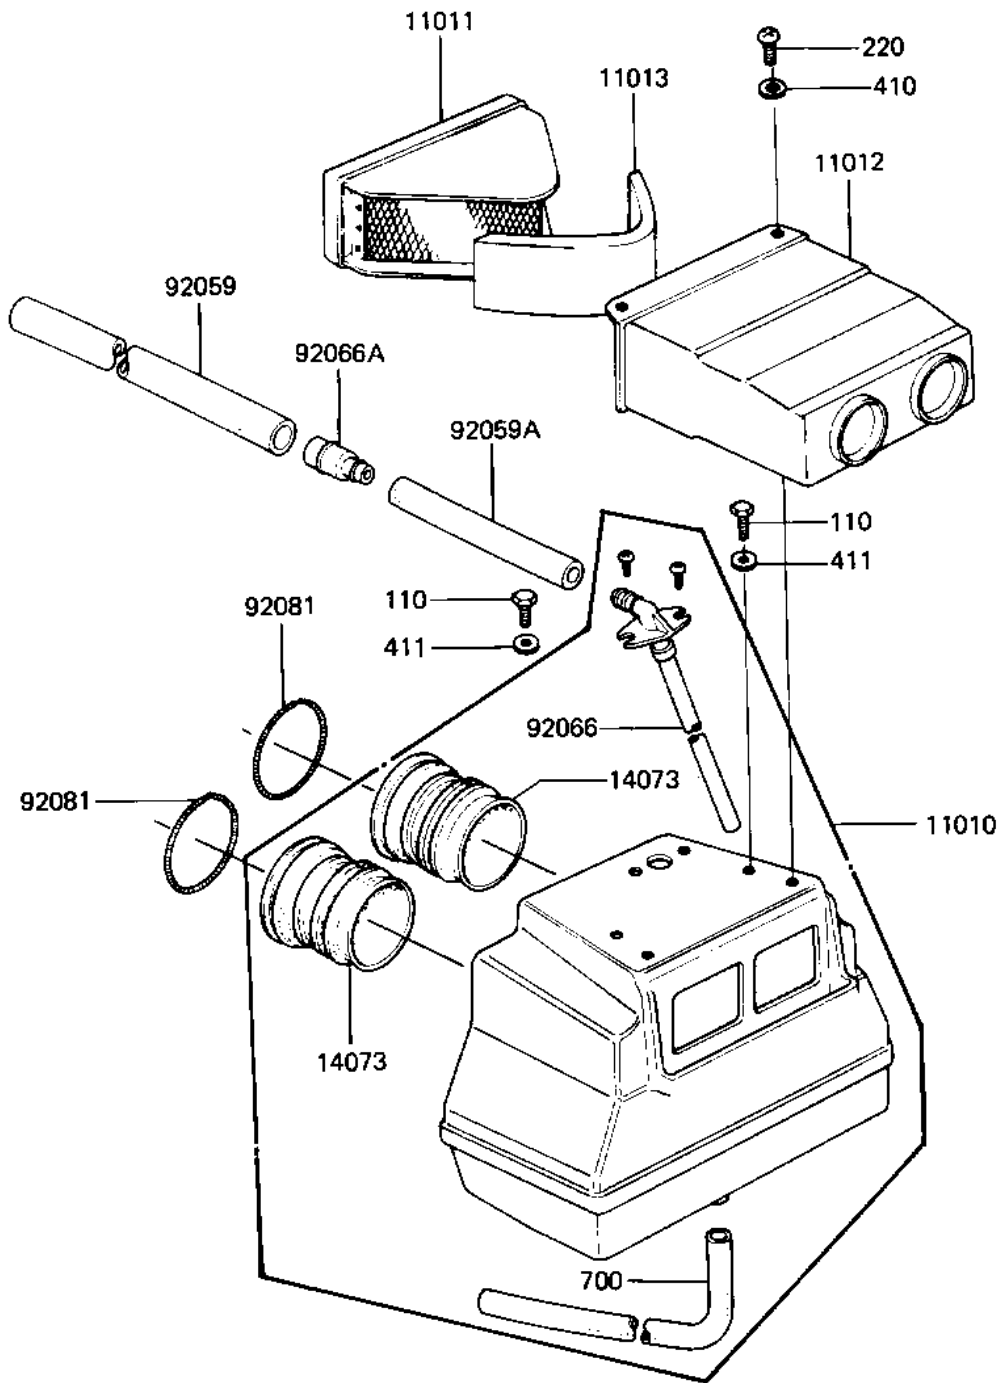

1982 LTD Belt PARTS DIAGRAM

AIR CLEANER ('81-'83 D2/D3/D4/D5)

E1130-0001

1
1
1
1
1
9
9
9
9
9

1982 LTD Belt PARTS LIST

AIR CLEANER ('81-'83 D2/D3/D4/D5)

ITEM NAME	PART NUMBER	QUANTITY
FILTER-ASSY-AIR (Ref # 11010)	11010-5042	1
CASE,ELEMENT (Ref # 11011)	11011-1043	1
CAP,AIR CLEANER (Ref # 11012)	11012-1086	1
ELEMENT,AIR CLNR (Ref # 11013)	11013-1027	1
DUCT,AIR CLEANER (Ref # 14073)	14073-1034	2
TUBE,14X20X135,BRETHR (Ref # 92059)	92059-1094	1
TUBE,7.5X12.5X155,RBR (Ref # 92059A)	92059-1097	1
PLUG,BREATHER (Ref # 92066)	92066-1046	1
PLUG,TUBE FITTING (Ref # 92066A)	92066-1047	1
SPRING (Ref # 92081)	92081-1177	2
BOLT-UPSET,6X12 (Ref # 110)	112G0612	2
SCREW PAN HEAD 6X16 (Ref # 220)	220B0616	2
WASHER PLAIN 6MM (Ref # 410)	410B0600	2
WASHER PLAIN 6MM (Ref # 411)	411B0600	2
TUBE-PVC,6X250 (Ref # 700)	700Q06250	1