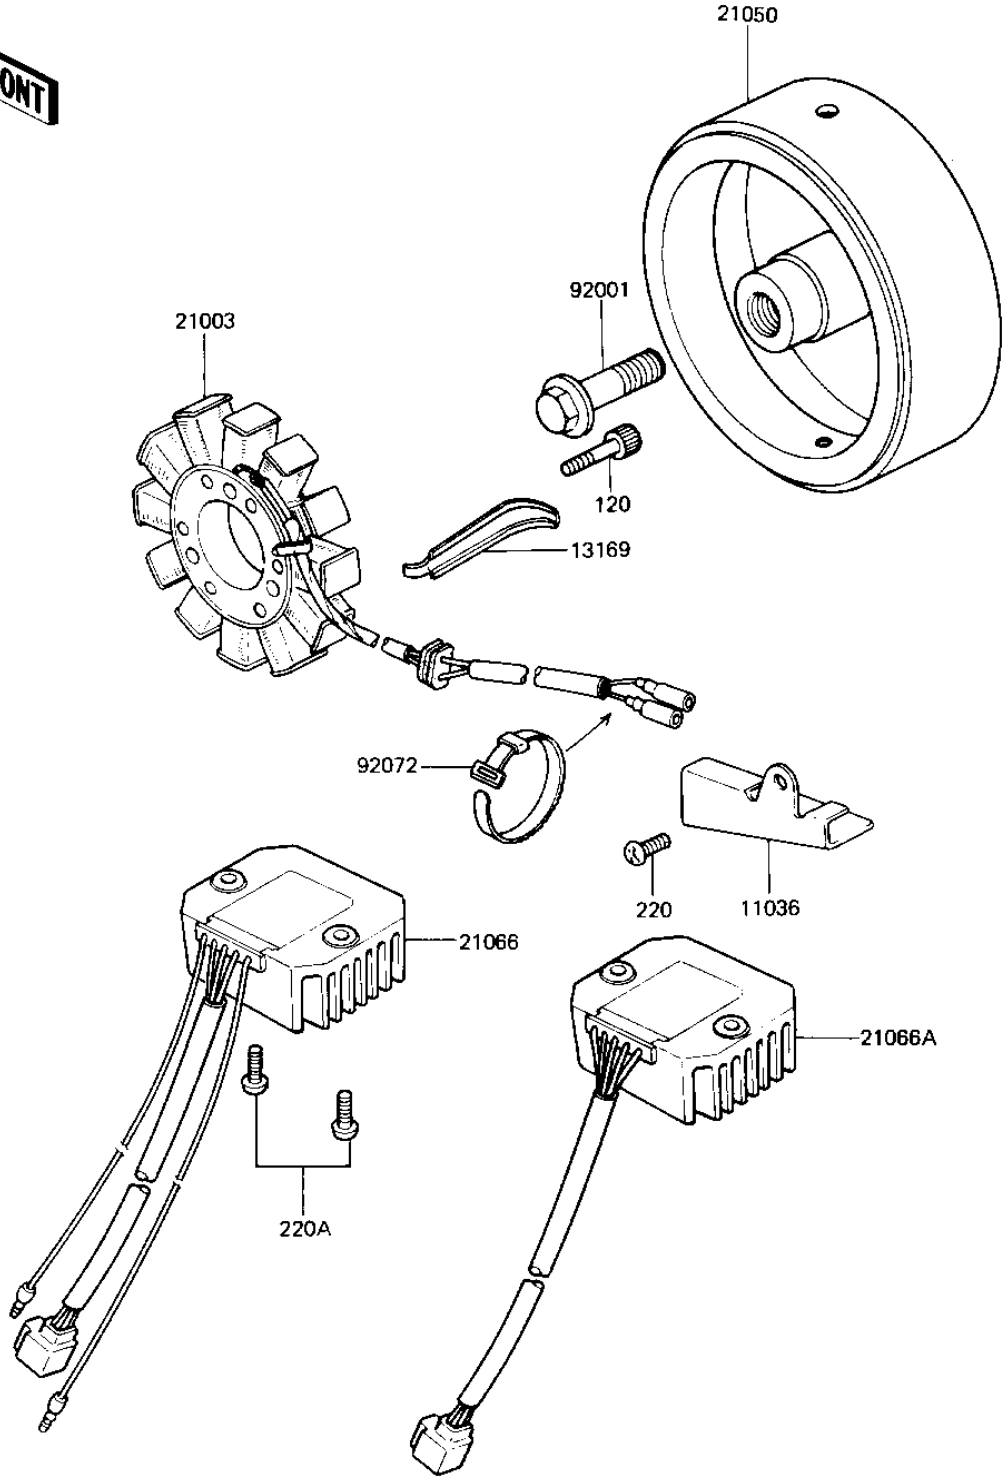

1983 LTD Belt PARTS DIAGRAM

GENERATOR/REGULATOR ('81-'83 D2/D3/D4/D5)

E1810-0064

- 1
- 1
- 2
- 2
- 2
- 2
- 5
- 5

1983 LTD Belt PARTS LIST

GENERATOR/REGULATOR ('81-'83 D2/D3/D4/D5)

ITEM NAME	PART NUMBER	QUANTITY
BRACKET-A,LEAD CLAMP (Ref # 11036)	11036-1184	1
PLATE,LEAD CLAMP (Ref # 13169)	13169-1008	1
STATOR.ASSY,GENERATER (Ref # 21003)	21003-1009	1
FLYWHEEL (Ref # 21050)	21050-1004	1
REGULATOR-VOLTAGE (Ref # 21066A)	21066-1032	1
BOLT,10X40 (Ref # 92001)	92002-1303	1
BAND,SHORT (Ref # 92072)	92072-030	1
BOLT,ALLEN,6X28 (Ref # 120)	120P0628	3
SCREW PAN HEAD 6X10 (Ref # 220)	220B0610	1
SCREW PAN HEAD 6X14 (Ref # 220A)	220B0614	2