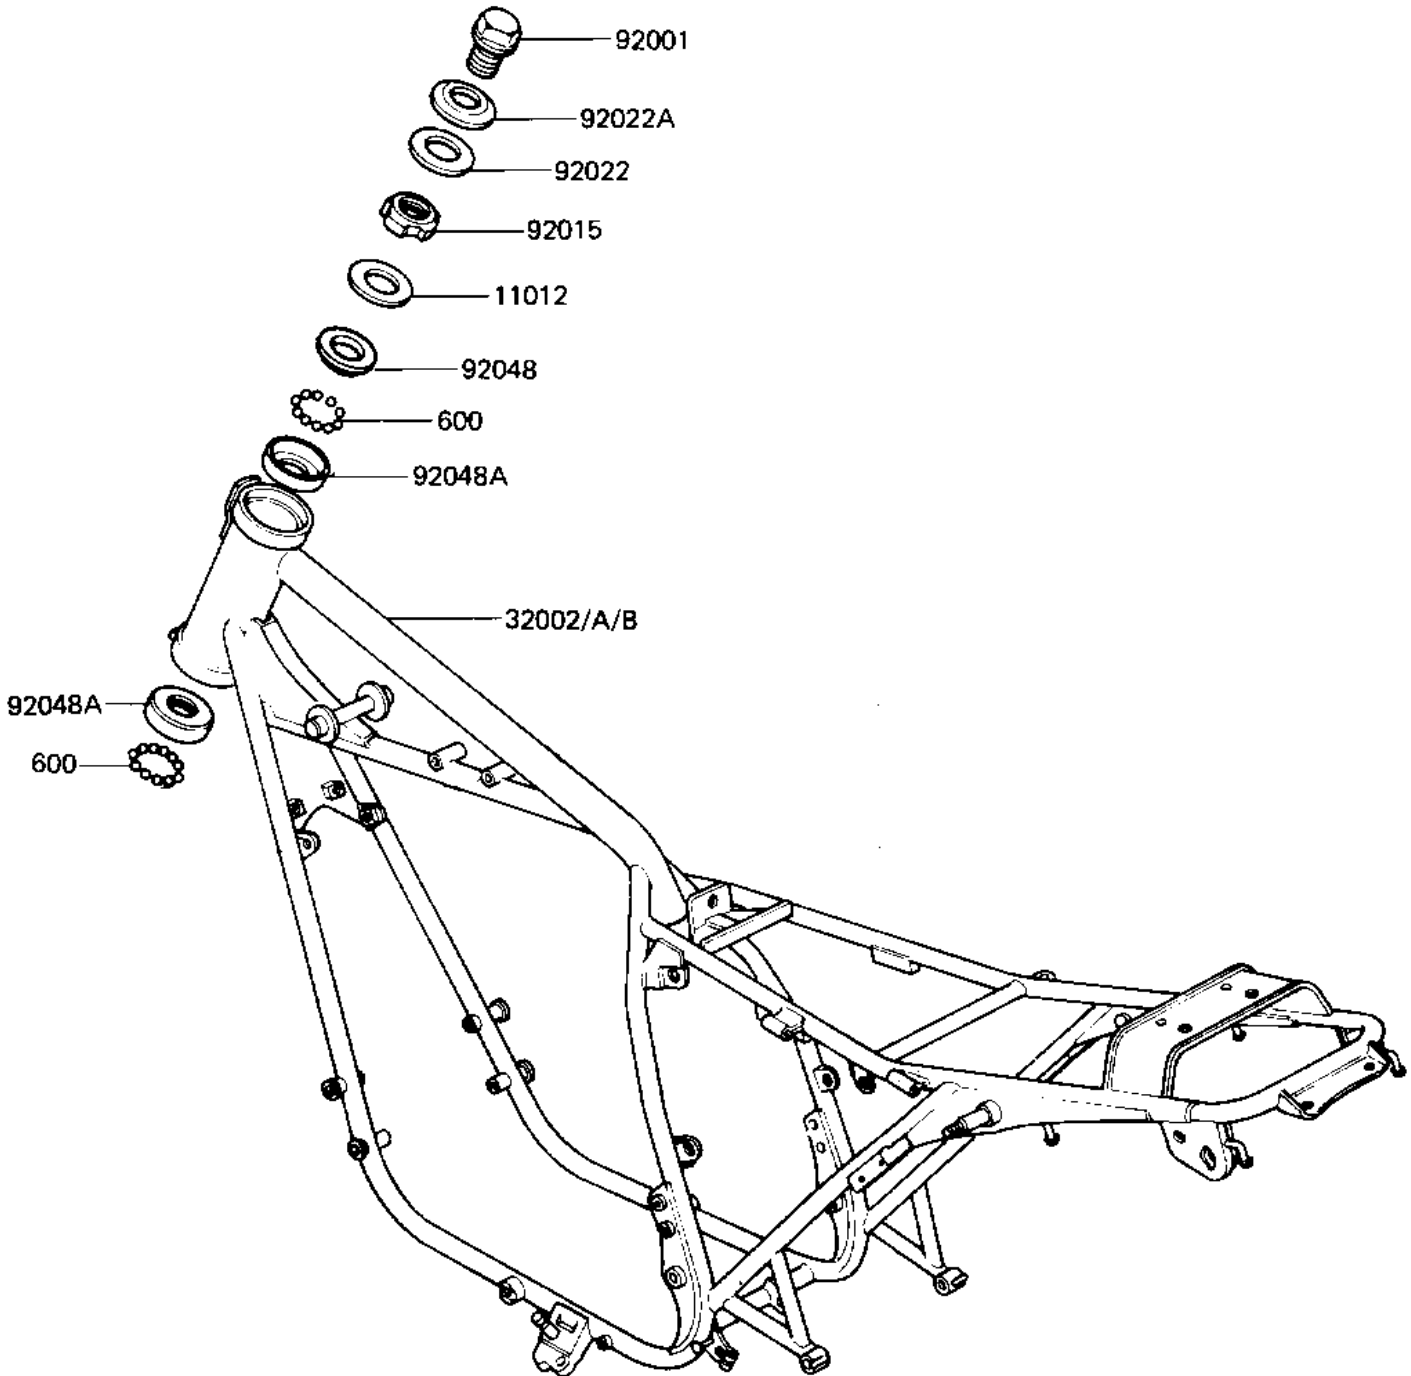

1982 LTD Belt PARTS DIAGRAM

FRAME ('81-'83 D2/D3/D4/D5)

F2120-0144

- 1
- 3
- 3
- 3
- 9
- 9
- 9
- 9
- 9
- 9

1982 LTD Belt PARTS LIST

FRAME ('81-'83 D2/D3/D4/D5)

ITEM NAME	PART NUMBER	QUANTITY
CAP, STEERING STEM (Ref # 11012)	46098-016	1
FRAME-COMP (Ref # 32002A)	32002-1506	1
BOLT,STEERG STEM HEAD (Ref # 92001)	92007-031	1
NUT STEERING STEM LCK (Ref # 92015)	92090-007	1
WASHER,WAVE (Ref # 92022)	46100-003	1
WASHER,STEERG STM HD (Ref # 92022A)	92022-230	1
CONE STRNG STEM BERNG (Ref # 92048)	92047-006	1
RACE STRNG STEM BERNG (Ref # 92048A)	92048-006	2
BALL STEEL 1/4' (Ref # 600)	600A0800	38