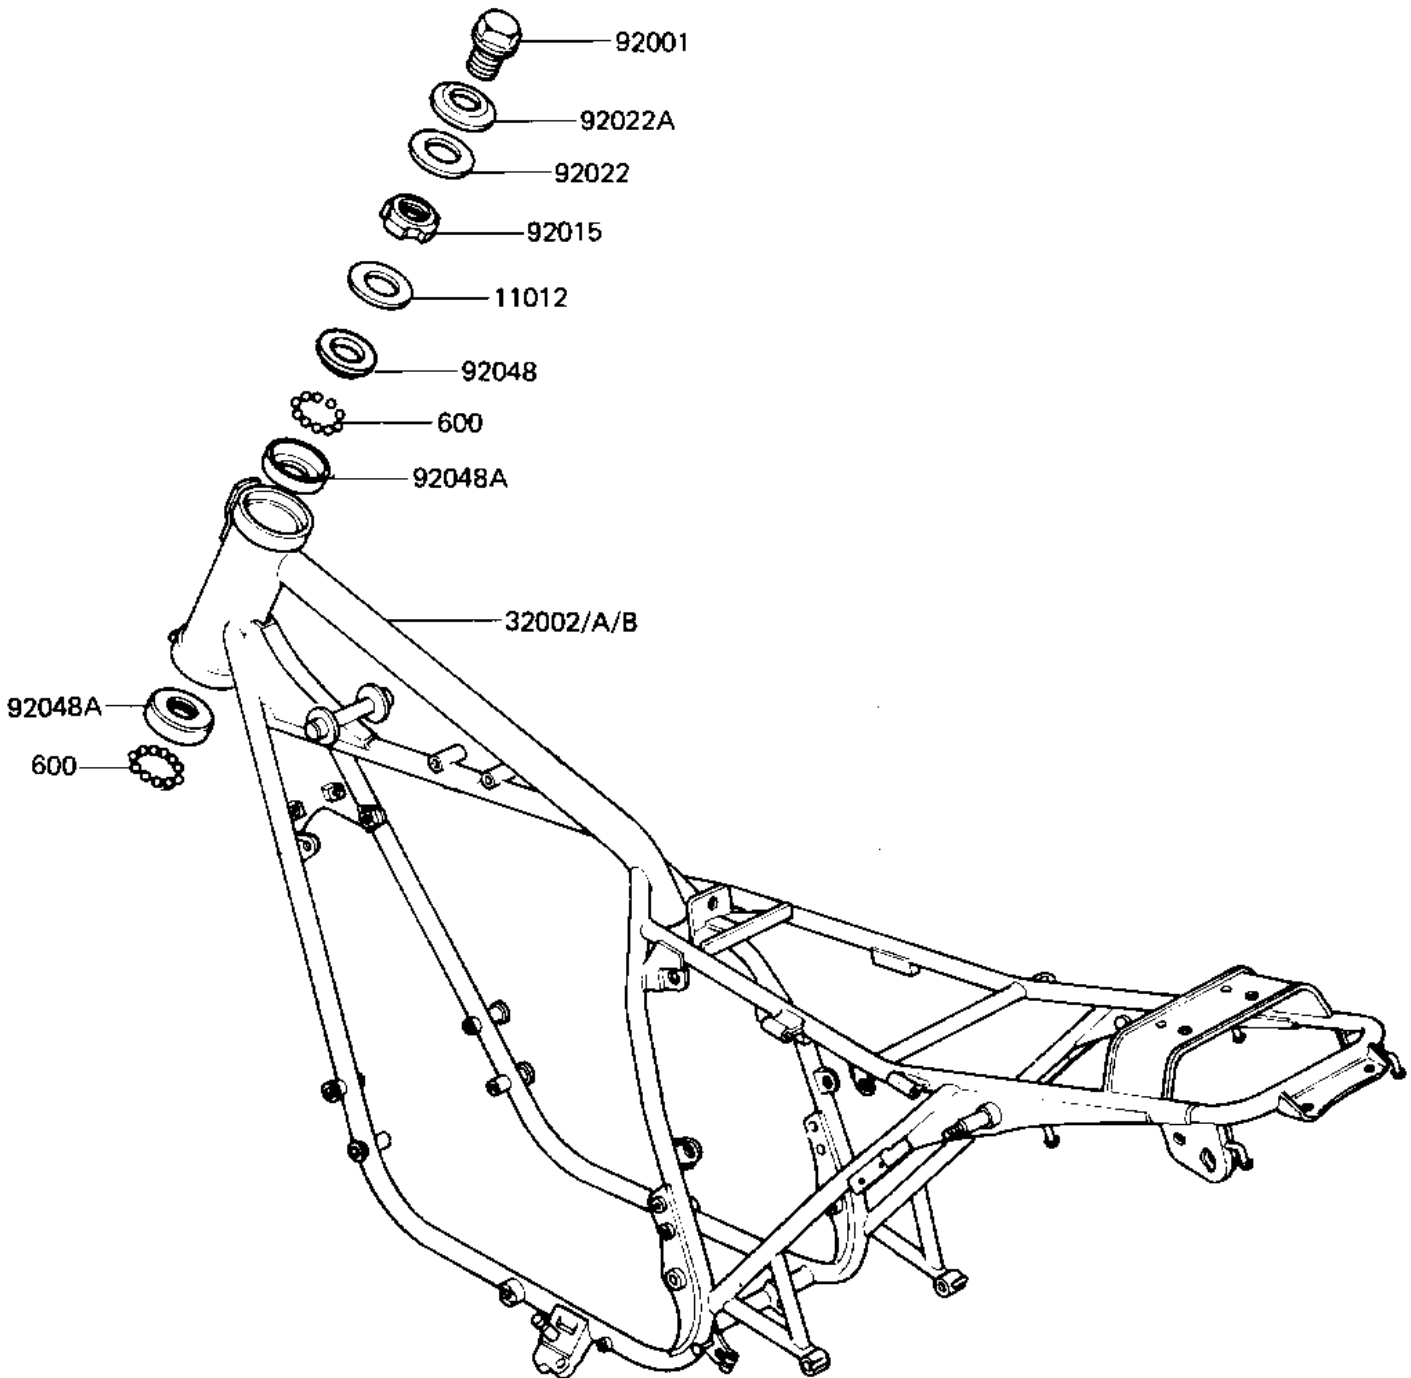

1982 LTD Belt PARTS DIAGRAM

FRAME ('81-'83 D2/D3/D4/D5)

F2120-0144

- 1
- 3
- 3
- 3
- 9
- 9
- 9
- 9
- 9
- 9

1982 LTD Belt PARTS LIST

FRAME ('81-'83 D2/D3/D4/D5)

ITEM NAME	PART NUMBER	QUANTITY
CAP, STEERING STEM (Ref # 11012)	46098-016	1
FRAME-COMP (Ref # 32002A)	32002-1506	1
BOLT,STEERG STEM HEAD (Ref # 92001)	92007-031	1
NUT STEERING STEM LCK (Ref # 92015)	92090-007	1
WASHER,WAVE (Ref # 92022)	46100-003	1
WASHER,STEERG STM HD (Ref # 92022A)	92022-230	1
CONE STRNG STEM BERNG (Ref # 92048)	92047-006	1
RACE STRNG STEM BERNG (Ref # 92048A)	92048-006	2
BALL STEEL 1/4' (Ref # 600)	600A0800	38