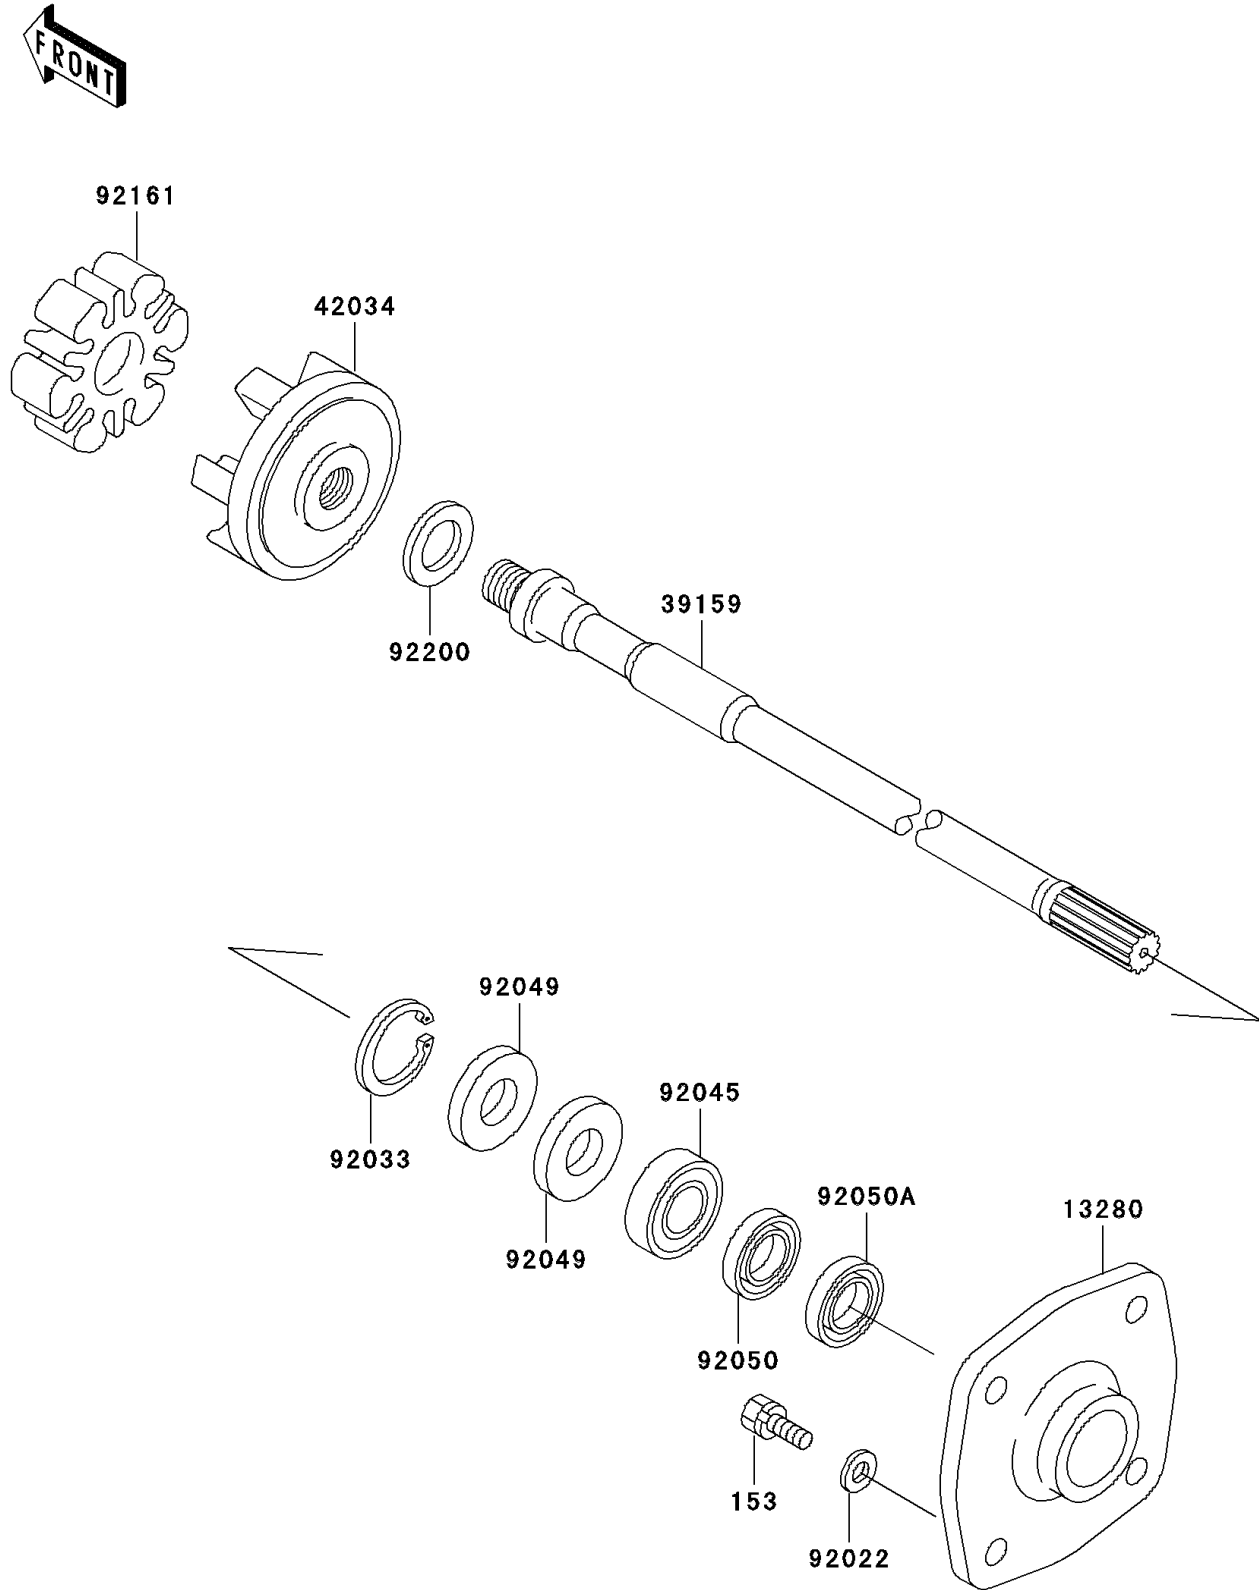

2005 Ultra 150 PARTS DIAGRAM

Drive Shaft

E3134

2005 Ultra 150 PARTS LIST

Drive Shaft

ITEM NAME	PART NUMBER	QUANTITY
BOLT-WS-SMALL (Ref # 153)	153R0830	4
HOLDER (Ref # 13280)	13280-3730	1
SHAFT-DRIVE (Ref # 39159)	39159-3730	1
COUPLING (Ref # 42034)	42034-3711	1
WASHER,8.2X18X1.5 (Ref # 92022)	92022-1964	4
RING-SNAP,42MM (Ref # 92033)	92033-3713	1
BEARING-BALL,60042RD (Ref # 92045)	92045-3705	1
SEAL-OIL,S620426 (Ref # 92049)	92049-3707	2
SEAL-OIL,SCY20368 (Ref # 92050)	92050-502	1
SEAL-OIL,SC20367 (Ref # 92050A)	92050-503	1
DAMPER (Ref # 92161)	92161-3711	1
WASHER,24X32X2.0 (Ref # 92200)	92200-3739	1