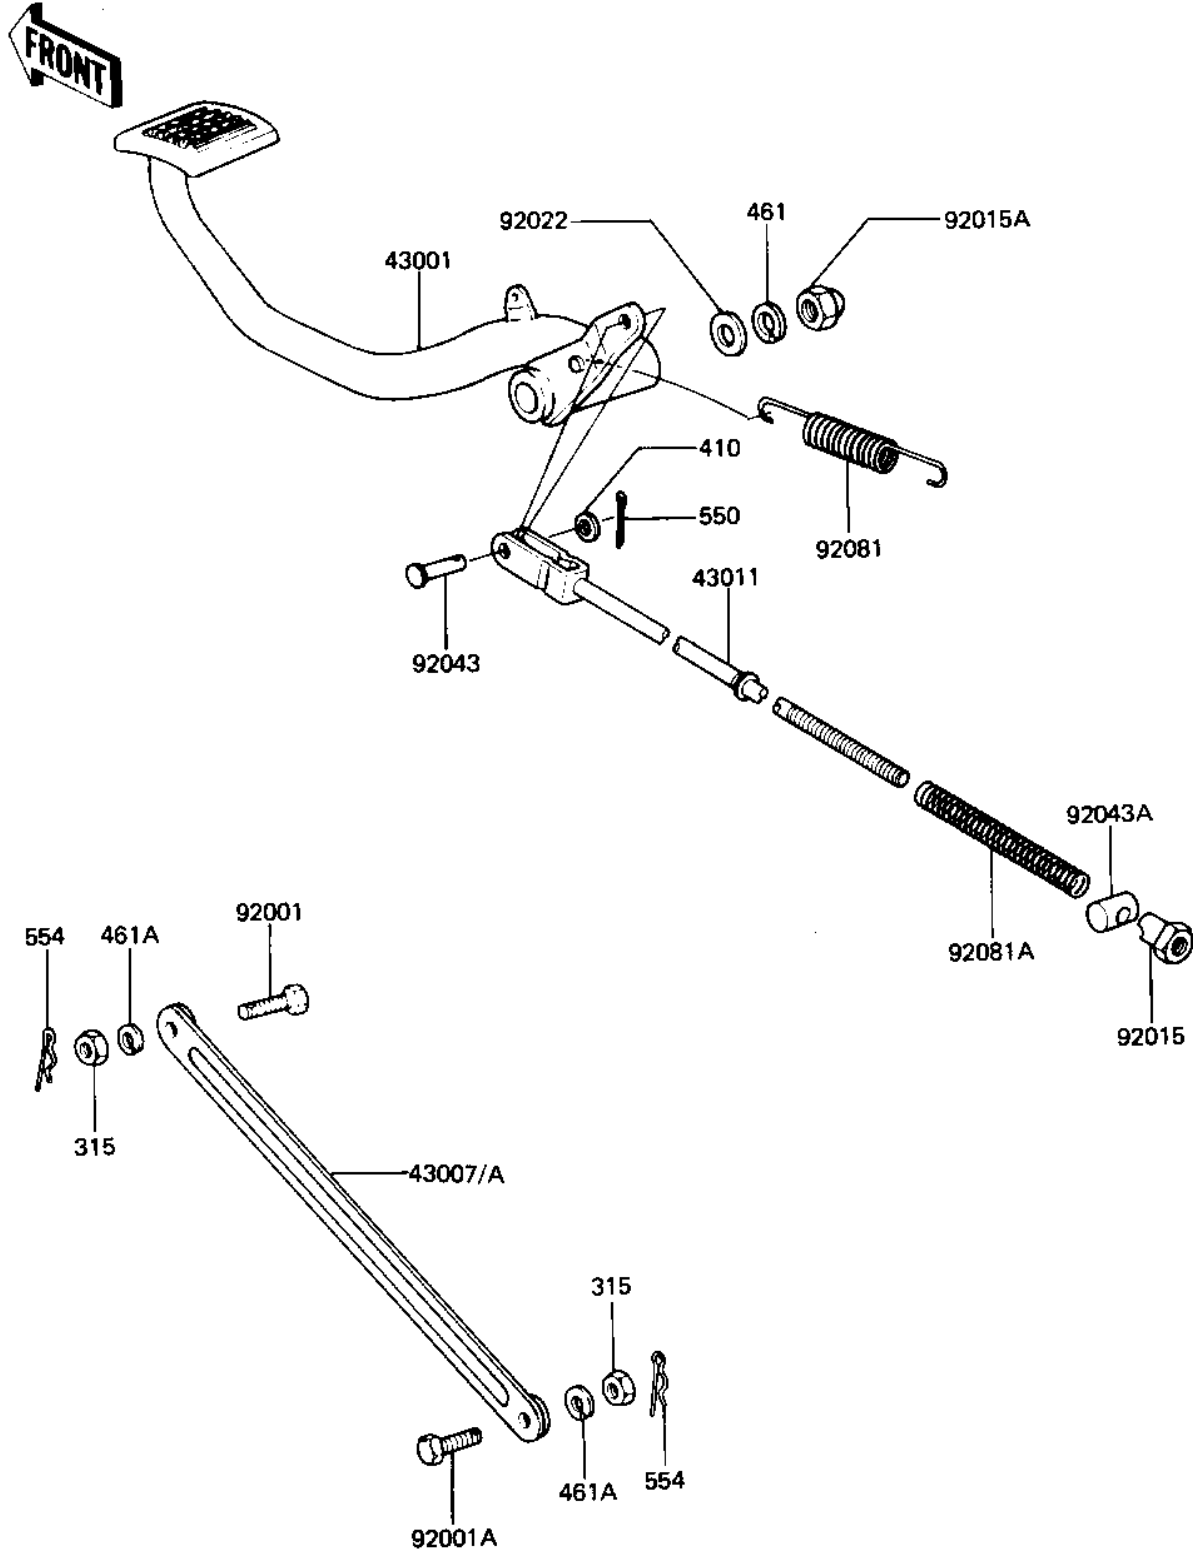

1982 LTD Belt PARTS DIAGRAM

BRAKE PEDAL/TORQUE LINK ('81-'83 D2/D3/D)

F2260-0027

4
4
4
4
9
9
9
9
9
9
9
9

1982 LTD Belt PARTS LIST

BRAKE PEDAL/TORQUE LINK ('81-'83 D2/D3/D)

| ITEM NAME | PART NUMBER | QUANTITY |
|-------------------------------------|-------------|----------|
| PEDAL,BRAKE (Ref # 43001) | 43001-1035 | 1 |
| ROD-TORQUE,RR (Ref # 43007A) | 43007-1026 | 1 |
| ROD-BRAKE (Ref # 43011) | 43011-009 | 1 |
| BOLT TORQUE LINK FIT (Ref # 92001) | 92003-017 | 1 |
| BOLT HEX HEAD 10MM (Ref # 92001A) | 92003-034 | 1 |
| NUT-BRAKE ROD ADJUST (Ref # 92015) | 92015-042 | 1 |
| NUT,CAP,LOCK,8MM (Ref # 92015A) | 92015-1131 | 1 |
| WASHER,8.5X20X1.6 (Ref # 92022) | 92022-1561 | 1 |
| PIN-BRAKE ROD FITTING (Ref # 92043) | 92043-064 | 1 |
| PIN-BRAKE ROD (Ref # 92043A) | 92043-065 | 1 |
| SPRING,BRAKE PEDAL (Ref # 92081) | 43005-029 | 1 |
| SPRING,BRAKE ROD (Ref # 92081A) | 43012-001 | 1 |
| NUT 10MM (Ref # 315) | 315B1000 | 2 |
| WASHER PLAIN 6MM (Ref # 410) | 410B0600 | 1 |
| WASHER SPRING 8MM (Ref # 461) | 461F0800 | 1 |
| WASHER SPRING 10MM (Ref # 461A) | 461F1000 | 2 |
| PIN COTTER 2.0X15 (Ref # 550) | 550D2015 | 1 |
| PIN,SNAP (Ref # 554) | 554A0800 | 2 |