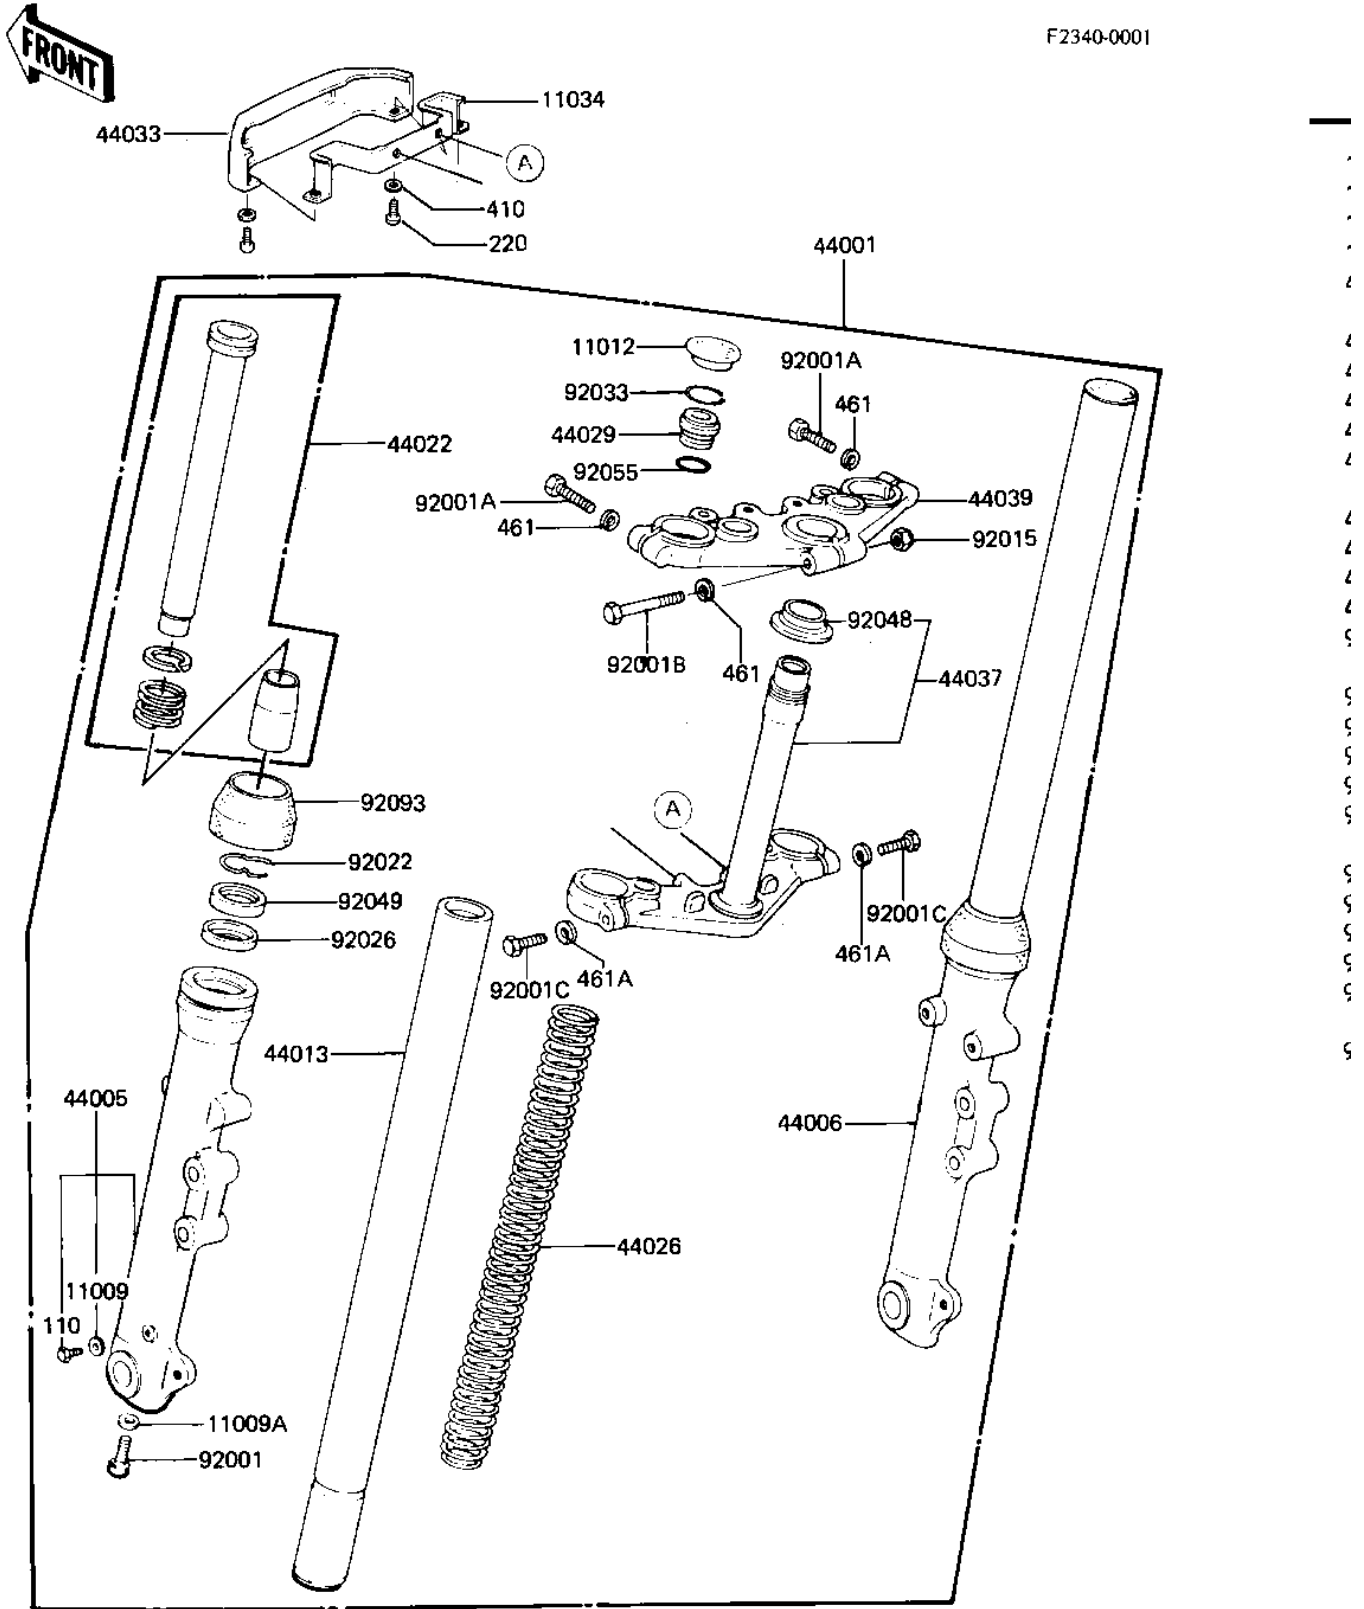

# 1982 LTD Belt PARTS DIAGRAM

FRONT FORK (KZ440-D2/D3)

F2340-0001

# 1982 LTD Belt PARTS LIST

FRONT FORK (KZ440-D2/D3)

ITEM NAME	PART NUMBER	QUANTITY
GASKET,DRAIN PLUG (Ref # 11009)	44045-047	2
GASKET,FORK CYL BOLT (Ref # 11009A)	44045-051	2
CAP,RUBBER,FORK TOP (Ref # 11012)	11012-1021	2
BRACKET,FORK COVER (Ref # 11034)	11034-1698	1
FORK-FRONT (Ref # 44001)	44001-1214	1
TUBE,LH,FORK OUTER (Ref # 44005)	44005-1029	1
TUBE,RH,FORK OUTER (Ref # 44006)	44006-1029	1
TUBE,FORK INNER (Ref # 44013)	44013-1025	2
CYLINDER-FORK (Ref # 44022)	44022-1028	2
SPRING,FORK INNER (Ref # 44026)	44026-1037	2
GUIDE,SPRING (Ref # 44029)	44029-022	2
COVER,FORK (Ref # 44033)	44033-1042	1
STEM,STEERING (Ref # 44037)	44037-1014	1
HEAD,STEERING STEM (Ref # 44039)	44039-1023	1
BOLT,FORK CYLINDER (Ref # 92001)	44041-078	2
BOLT,HEX HEAD,8X40 (Ref # 92001A)	92001-1063	2
BOLT,HEX HEAD,8X55 (Ref # 92001B)	92001-1064	1
BOLT,HEX HEAD 10X35 (Ref # 92001C)	92001-1252	2
NUT,LOCK,8MM (Ref # 92015)	92015-1124	1
RING,OIL SEAL STOPER (Ref # 92022)	44043-057	2
SPACER,FORK (Ref # 92026)	92026-1005	2
CIRCLIP (Ref # 92033)	44044-023	2
CONE STRNG STEM BERNG (Ref # 92048)	92047-006	1
OIL SEAL,FORK (Ref # 92049)	92049-1077	2
"O" RING (Ref # 92055)	44046-025	2
DUST SHIELD,FORK (Ref # 92093)	92093-1063	2
BOLT HEX HEAD 6X8 (Ref # 110)	110B0608	2
SCREW PAN HEAD 4X10 (Ref # 220)	220B0410	2
WASHER PLAIN 4MM (Ref # 410)	410B0400	2

# 1982 LTD Belt PARTS LIST

FRONT FORK (KZ440-D2/D3)

ITEM NAME	PART NUMBER	QUANTITY
WASHER SPRING 8MM (Ref # 461)	461F0800	3
WASHER SPRING 10MM (Ref # 461A)	461F1000	2