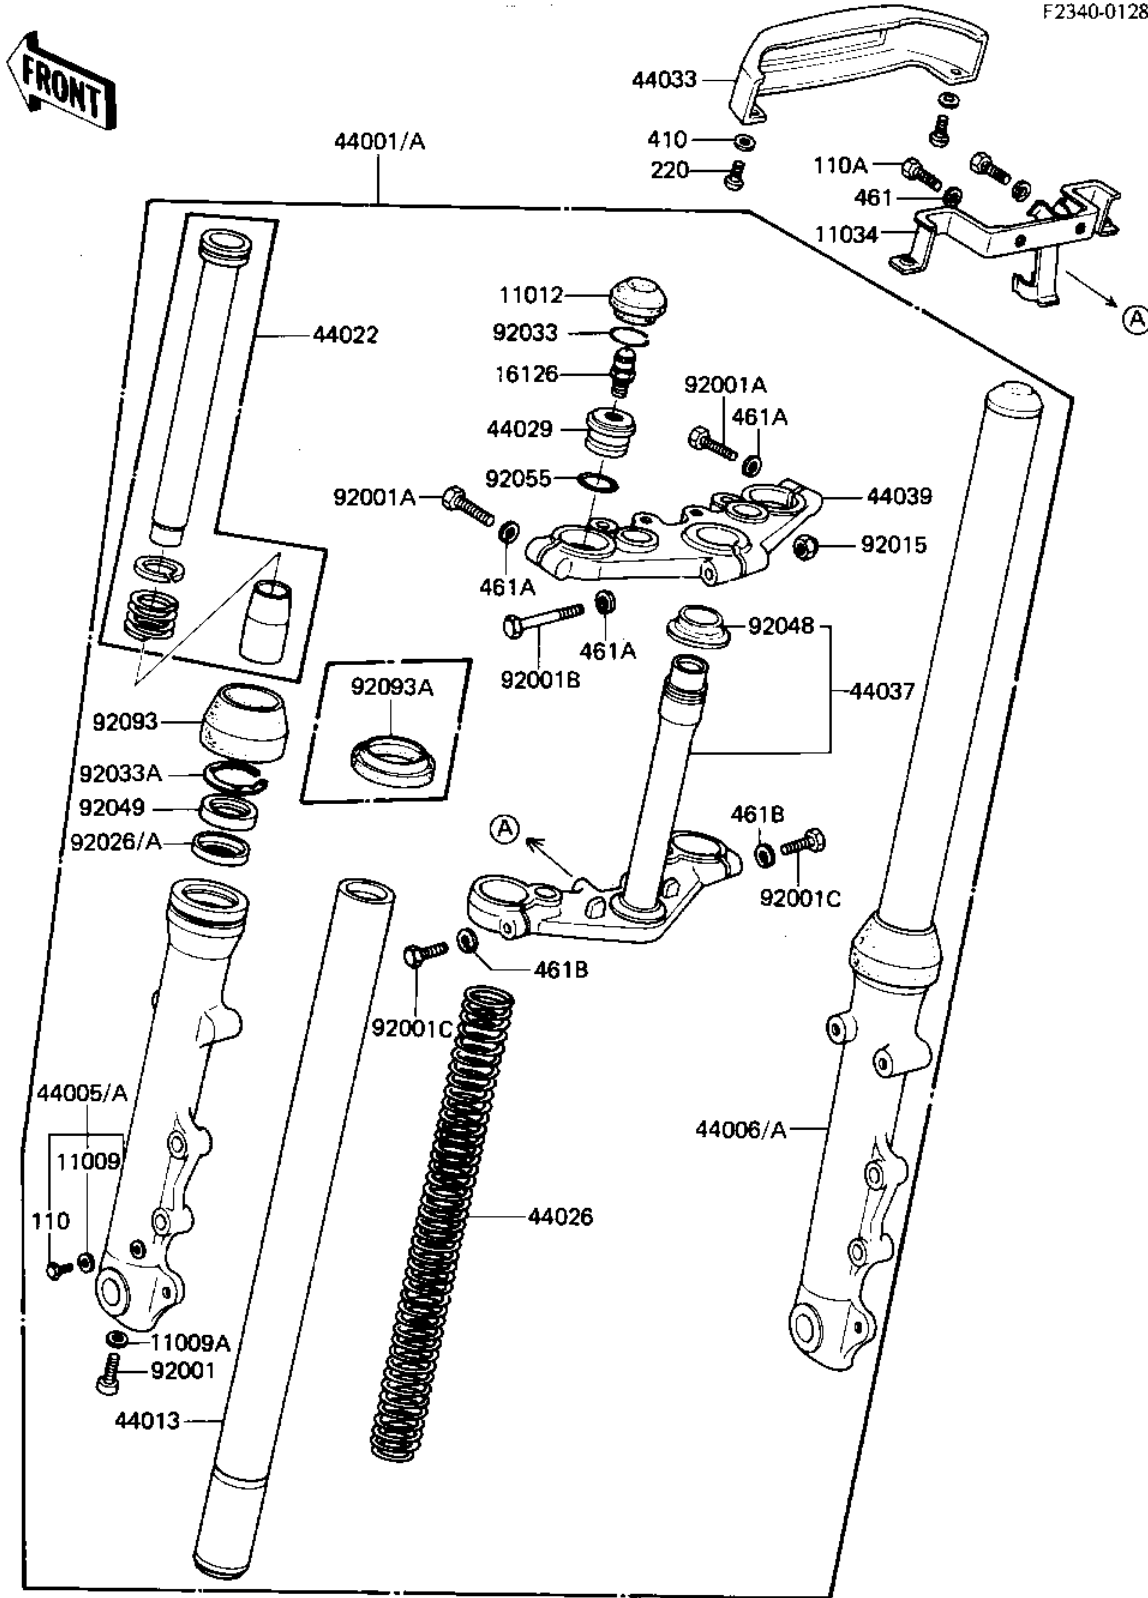

1982 LTD Belt PARTS DIAGRAM

FRONT FORK (KZ440-D4/D5)

F2340-0128

1982 LTD Belt PARTS LIST

FRONT FORK (KZ440-D4/D5)

ITEM NAME	PART NUMBER	QUANTITY
GASKET,DRAIN PLUG (Ref # 11009)	44045-047	2
GASKET,FORK CYL BOLT (Ref # 11009A)	44045-051	2
CAP,RUBBER,FORK TOP (Ref # 11012)	11012-1196	2
BRACKET,FORK COVER (Ref # 11034)	11034-1758	1
VALVE ASSY,AIR (Ref # 16126)	16126-1025	2
FORK-FRONT (Ref # 44001)	44001-1304	1
TUBE,LH,FORK OUTER (Ref # 44005)	44005-1073	1
TUBE,RH,FORK OUTER (Ref # 44006)	44006-1073	1
TUBE,FORK INNER (Ref # 44013)	44013-1025	2
CYLINDER-FORK (Ref # 44022)	44022-1028	2
SPRING-FRONT FORK (Ref # 44026)	44026-1118	2
SEAT-FORK SPRING (Ref # 44029)	44029-1027	2
COVER-FORK (Ref # 44033)	44033-1062	1
STEM,STEERING (Ref # 44037)	44037-1014	1
HEAD,STEERING STEM (Ref # 44039)	44039-1023	1
BOLT,FORK CYLINDER (Ref # 92001)	44041-078	2
BOLT,HEX HEAD,8X40 (Ref # 92001A)	92001-1063	2
BOLT,HEX HEAD,8X55 (Ref # 92001B)	92001-1064	1
BOLT,HEX HEAD 10X35 (Ref # 92001C)	92001-1252	2
NUT,LOCK,8MM (Ref # 92015)	92015-1124	1
SPACER,FORK (Ref # 92026)	92026-1005	2
CIRCLIP (Ref # 92033)	44044-023	2
RING-SNAP (Ref # 92033A)	92033-1070	2
CONE STRNG STEM BERNG (Ref # 92048)	92047-006	1
OIL SEAL,FORK (Ref # 92049)	92049-1077	2
"O" RING (Ref # 92055)	44046-025	2
DUST SHIELD,FORK (Ref # 92093)	92093-1063	2
SEAL,FORK (Ref # 92093A)	92093-1084	2
BOLT HEX HEAD 6X8 (Ref # 110)	110B0608	2

1982 LTD Belt PARTS LIST

FRONT FORK (KZ440-D4/D5)

ITEM NAME	PART NUMBER	QUANTITY
BOLT-UPSET,6X12 (Ref # 110A)	112G0612	2
SCREW PAN HEAD 4X10 (Ref # 220)	220B0410	2
WASHER PLAIN 4MM (Ref # 410)	410B0400	2
WASHER SPRING 6MM (Ref # 461)	461F0600	2
WASHER SPRING 8MM (Ref # 461A)	461F0800	3
WASHER SPRING 10MM (Ref # 461B)	461F1000	2