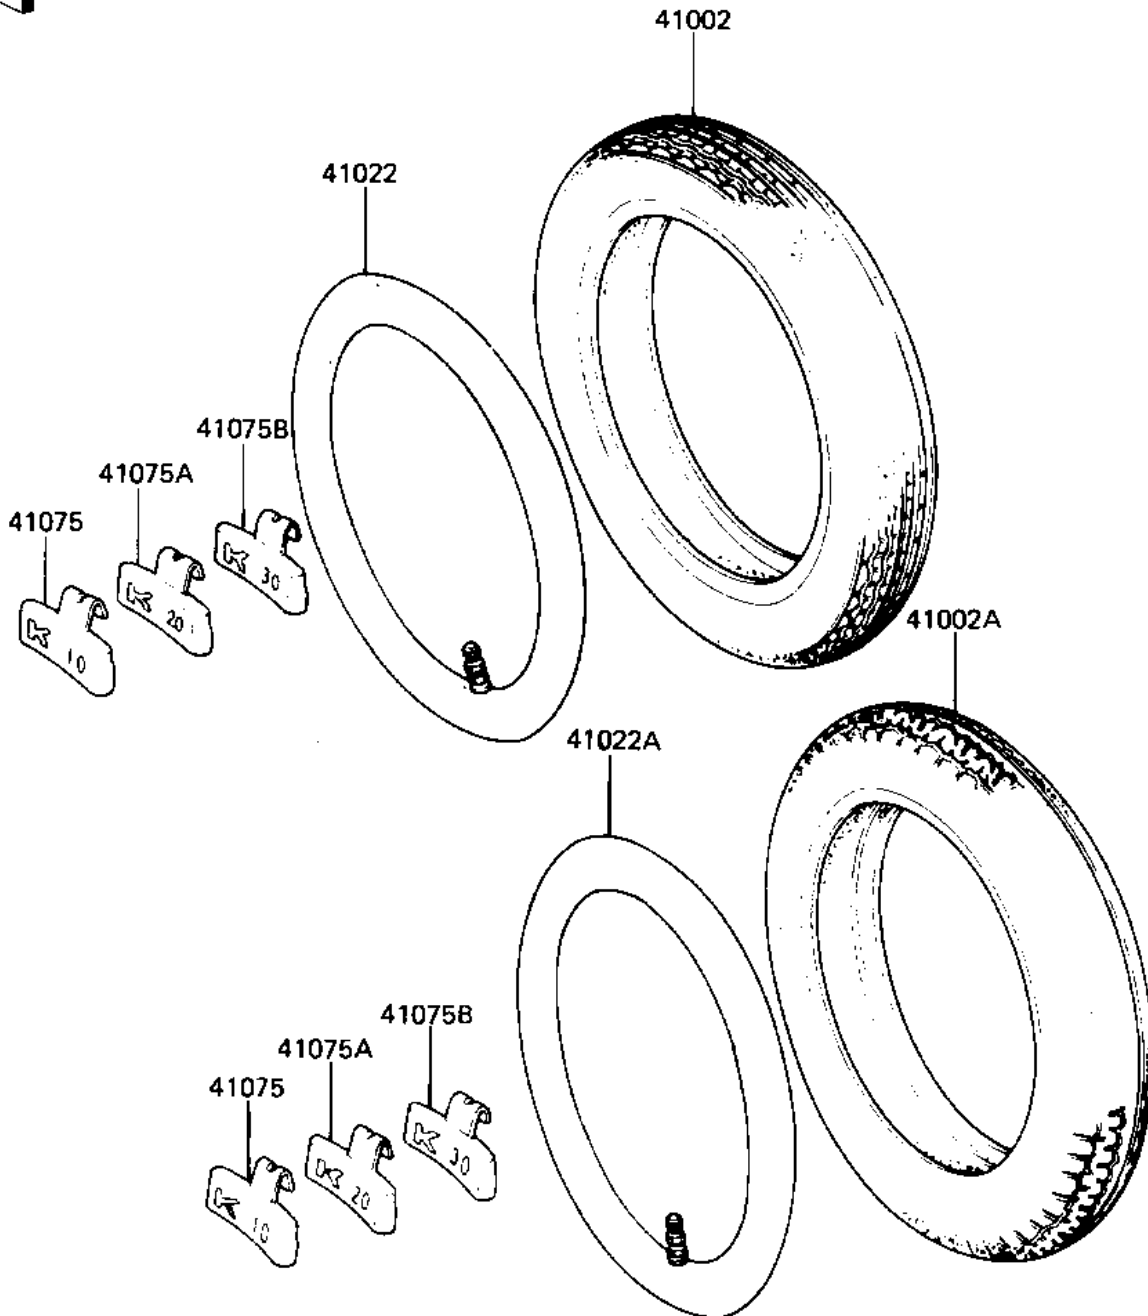

# 1982 LTD Belt PARTS DIAGRAM

TIRES ('81-'83 D2/D3/D4/D5)

F2210-0001

## 1982 LTD Belt PARTS LIST

TIRES ('81-'83 D2/D3/D4/D5)

ITEM NAME	PART NUMBER	QUANTITY
TIRE 325S-19 Y986 F (Ref # 41002)	41002-1070	1
TIRE 130/90-16Y987C R (Ref # 41002A)	41002-1134	1
TUBE,3.0/3.25/3.60-19 (Ref # 41022)	41022-1019	1
TUBE 130/90-16 (Ref # 41022)	41022-1017	1
BALANCER-WHEEL,10G (Ref # 41075)	41075-1011	AR
BALANCER-WHEEL,20G (Ref # 41075A)	41075-1012	AR
BALANCER-WHEEL,30G (Ref # 41075B)	41075-1013	AR