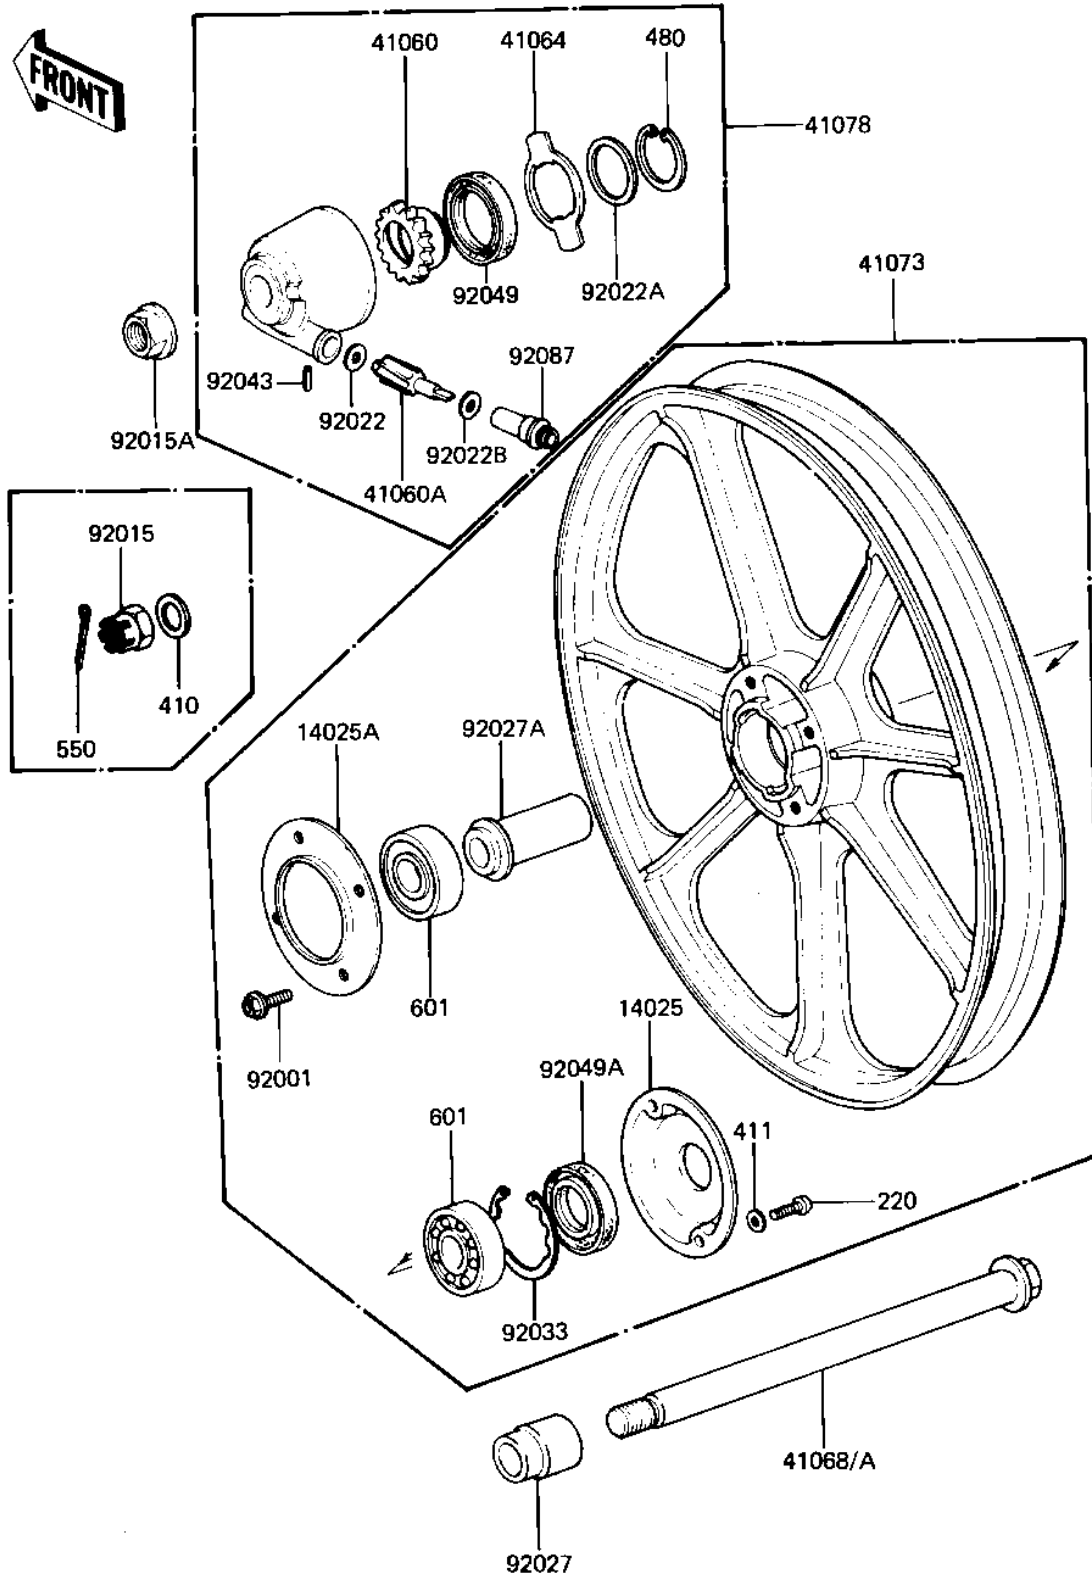

1981 LTD Belt PARTS DIAGRAM

FRONT WHEEL/HUB (KZ440-D2/D3/D4)

F2230-0032

1981 LTD Belt PARTS LIST

FRONT WHEEL/HUB (KZ440-D2/D3/D4)

ITEM NAME	PART NUMBER	QUANTITY
COVER,DUST,R.H. (Ref # 14025)	14025-1042	1
COVER,DUST,L.H. (Ref # 14025A)	14025-1043	1
GEAR,SPEEDOMETER,26T (Ref # 41060)	41060-1015	1
PINION,SPEEDOMETER,9T (Ref # 41060A)	41060-1016	1
RECEIVER,SPEED GEAR (Ref # 41064)	41064-1005	1
AXLE,FR (Ref # 41068)	41068-1099	1
SOLID WHEEL ASSY,FRNT (Ref # 41073)	41073-1041	1
GEAR BOX ASSY,METER (Ref # 41078)	41078-1005	1
BOLT,8X28 (Ref # 92001)	92001-1095	4
NUT,14MM (Ref # 92015A)	92015-1407	1
WASHER THRST SPD PINI (Ref # 92022)	41063-001	1
WASHER THRUST (Ref # 92022A)	41065-006	1
WASHER THRST SPD PINI (Ref # 92022B)	41063-001	1
COLLAR,FRONT AXLE (Ref # 92027)	92027-1085	1
COLLAR,FRONT WHEEL (Ref # 92027A)	92027-1171	1
CIRCLIP,42MM (Ref # 92033)	92033-1041	1
PIN,SPRING (Ref # 92043)	41082-001	1
OIL SEAL,BJN30427-C3 (Ref # 92049)	92049-1057	1
OIL SEAL,AG1144AO (Ref # 92049A)	92049-1058	1
BUSHING,METER GEAR (Ref # 92087)	92087-1002	1
SCREW PAN HEAD 5X14 (Ref # 220)	220B0514A	2
WASHER PLAIN 5MM (Ref # 411)	411B0500	2
CIRCLIP,22MM (Ref # 480)	480J2200	1
BEARING-BALL, #6302ZC3 (Ref # 601)	601B6302Z	2