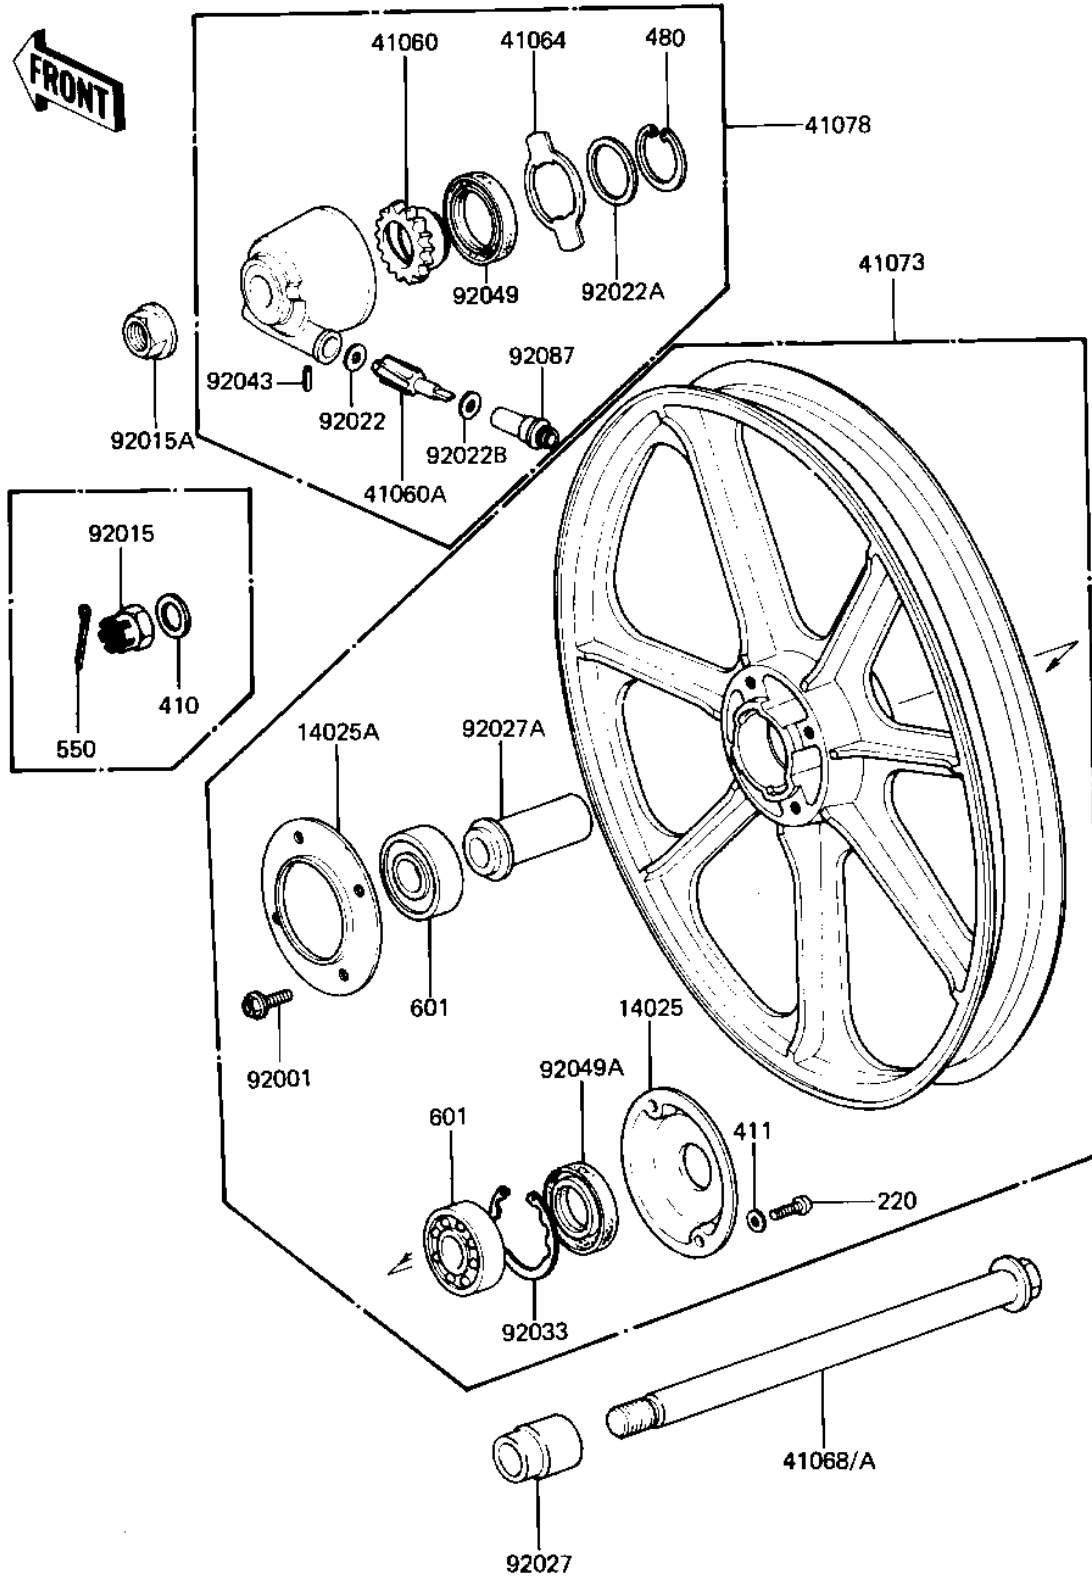

1982 LTD Belt PARTS DIAGRAM

FRONT WHEEL/HUB (KZ440-D2/D3/D4)

F2230-0032

1982 LTD Belt PARTS LIST

FRONT WHEEL/HUB (KZ440-D2/D3/D4)

ITEM NAME	PART NUMBER	QUANTITY
COVER,DUST,R.H. (Ref # 14025)	14025-1042	1
COVER,DUST,L.H. (Ref # 14025A)	14025-1043	1
GEAR,SPEEDOMETER,26T (Ref # 41060)	41060-1015	1
PINION,SPEEDOMETER,9T (Ref # 41060A)	41060-1016	1
RECEIVER,SPEED GEAR (Ref # 41064)	41064-1005	1
AXLE,FR (Ref # 41068A)	41068-1099	1
SOLID WHEEL ASSY,FRNT (Ref # 41073)	41073-1041	1
GEAR BOX ASSY,METER (Ref # 41078)	41078-1005	1
BOLT,8X28 (Ref # 92001)	92001-1095	4
NUT,14MM (Ref # 92015)	42045-020	1
WASHER THRST SPD PINI (Ref # 92022)	41063-001	1
WASHER THRUST (Ref # 92022A)	41065-006	1
WASHER THRST SPD PINI (Ref # 92022B)	41063-001	1
COLLAR,FRONT AXLE (Ref # 92027)	92027-1085	1
COLLAR,FRONT WHEEL (Ref # 92027A)	92027-1171	1
CIRCLIP,42MM (Ref # 92033)	92033-1041	1
PIN,SPRING (Ref # 92043)	41082-001	1
OIL SEAL,BJN30427-C3 (Ref # 92049)	92049-1057	1
OIL SEAL,AG1144AO (Ref # 92049A)	92049-1058	1
BUSHING,METER GEAR (Ref # 92087)	92087-1002	1
SCREW PAN HEAD 5X14 (Ref # 220)	220B0514A	2
WASHER PLAIN 14MM (Ref # 410)	410B1400	1
WASHER PLAIN 5MM (Ref # 411)	411B0500	2
CIRCLIP,22MM (Ref # 480)	480J2200	1
PIN-COTTER,3.2X25 (Ref # 550)	550D3225	1
BEARING-BALL, #6302ZC3 (Ref # 601)	601B6302Z	2