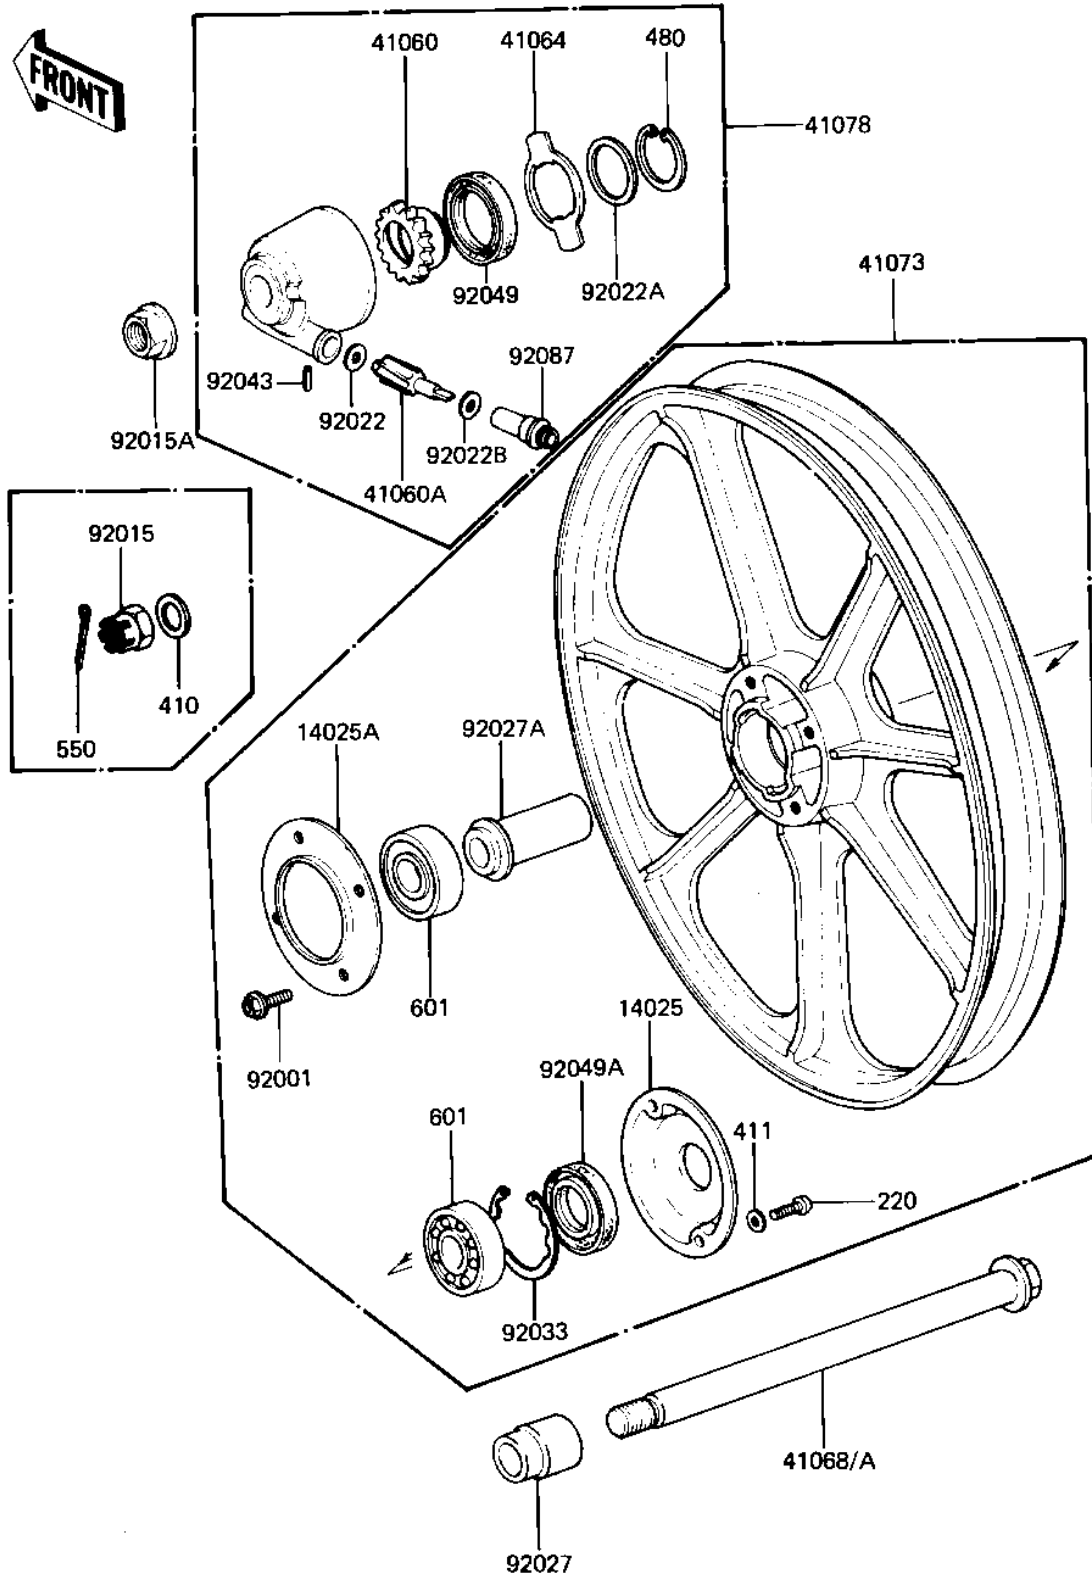

1983 LTD Belt PARTS DIAGRAM

FRONT WHEEL/HUB (KZ440-D2/D3/D4)

F2230-0032

1983 LTD Belt PARTS LIST

FRONT WHEEL/HUB (KZ440-D2/D3/D4)

ITEM NAME	PART NUMBER	QUANTITY
COVER,DUST,R.H. (Ref # 14025)	14025-1042	1
COVER,DUST,L.H. (Ref # 14025A)	14025-1043	1
GEAR,SPEEDOMETER,26T (Ref # 41060)	41060-1015	1
PINION,SPEEDOMETER,9T (Ref # 41060A)	41060-1016	1
RECEIVER,SPEED GEAR (Ref # 41064)	41064-1005	1
AXLE,FR (Ref # 41068)	41068-1099	1
SOLID WHEEL ASSY,FRNT (Ref # 41073)	41073-1041	1
GEAR BOX ASSY,METER (Ref # 41078)	41078-1005	1
BOLT,8X28 (Ref # 92001)	92001-1095	4
NUT,14MM (Ref # 92015A)	92015-1407	1
WASHER THRST SPD PINI (Ref # 92022)	41063-001	1
WASHER THRUST (Ref # 92022A)	41065-006	1
WASHER THRST SPD PINI (Ref # 92022B)	41063-001	1
COLLAR,FRONT AXLE (Ref # 92027)	92027-1085	1
COLLAR,FRONT WHEEL (Ref # 92027A)	92027-1171	1
CIRCLIP,42MM (Ref # 92033)	92033-1041	1
PIN,SPRING (Ref # 92043)	41082-001	1
OIL SEAL,BJN30427-C3 (Ref # 92049)	92049-1057	1
OIL SEAL,AG1144AO (Ref # 92049A)	92049-1058	1
BUSHING,METER GEAR (Ref # 92087)	92087-1002	1
SCREW PAN HEAD 5X14 (Ref # 220)	220B0514A	2
WASHER PLAIN 5MM (Ref # 411)	411B0500	2
CIRCLIP,22MM (Ref # 480)	480J2200	1
BEARING-BALL, #6302ZC3 (Ref # 601)	601B6302Z	2