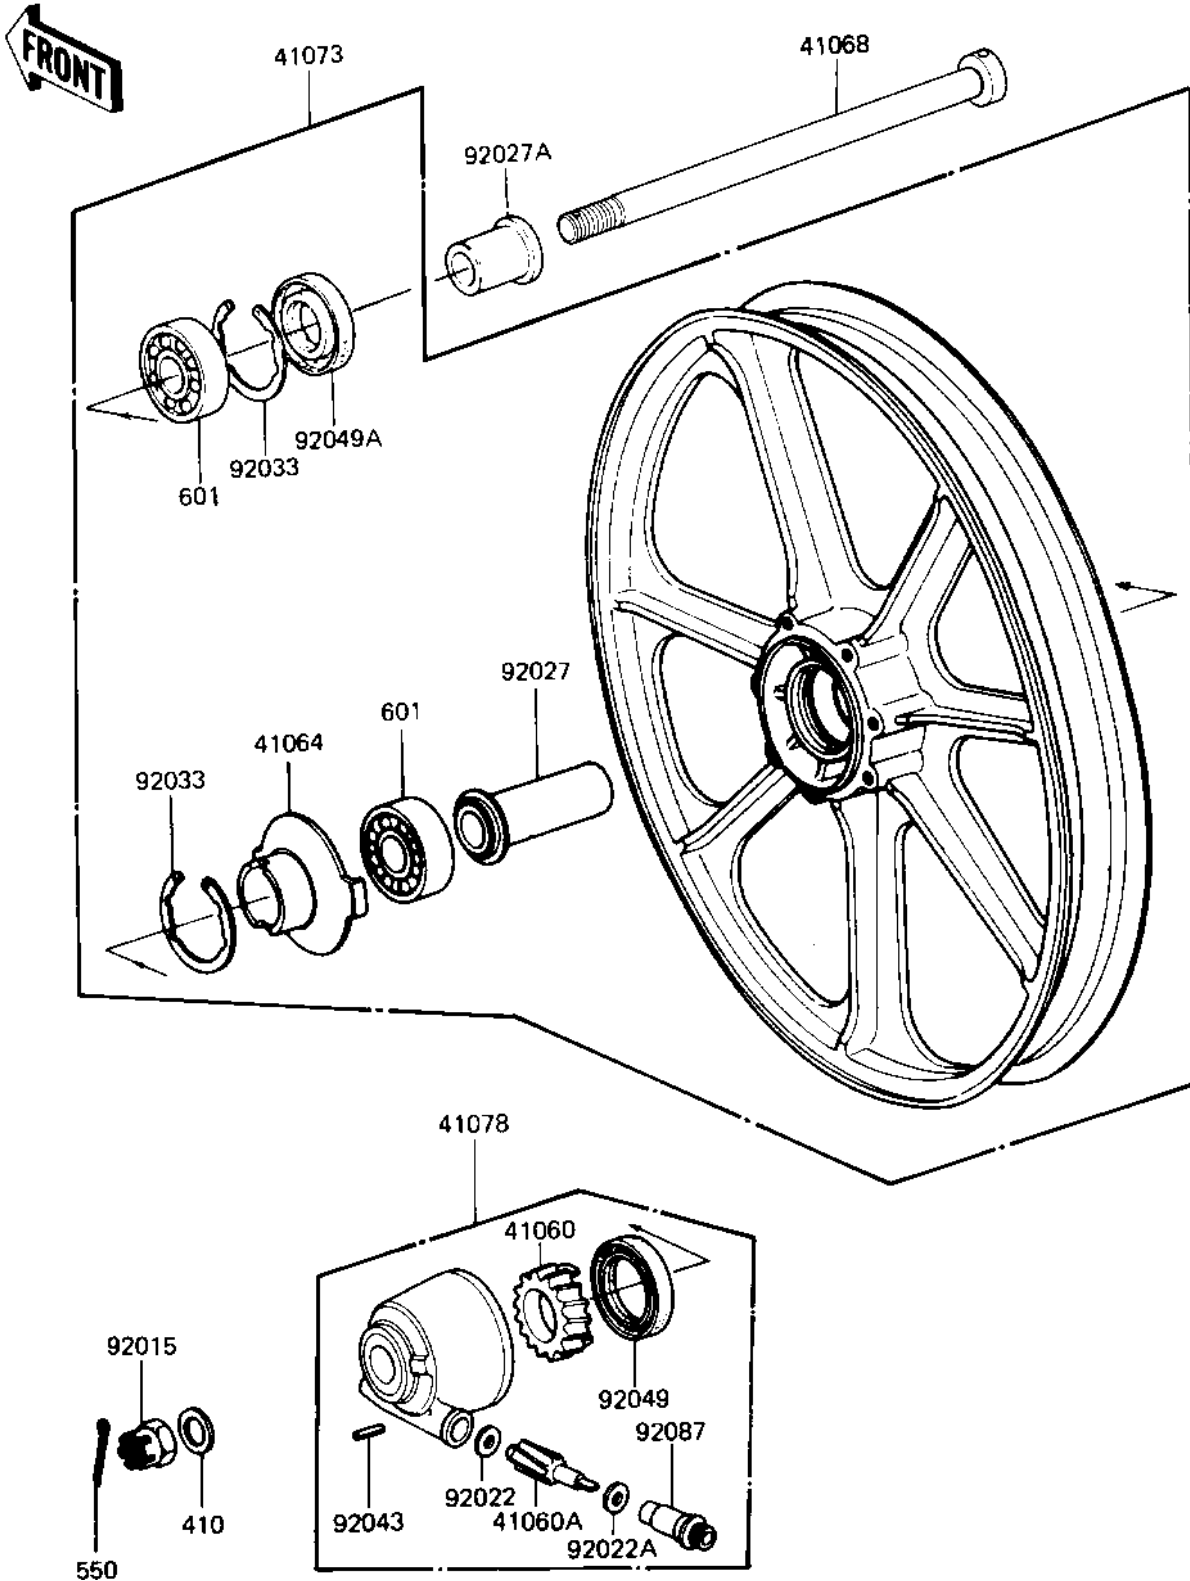

1983 LTD Belt PARTS DIAGRAM

FRONT WHEEL/HUB (KZ440-D5)

F2230-0064

1983 LTD Belt PARTS LIST

FRONT WHEEL/HUB (KZ440-D5)

ITEM NAME	PART NUMBER	QUANTITY
GEAR,SPEEDOMETER (Ref # 41060)	41059-026	1
PINION,SPEEDOMETER,9T (Ref # 41060A)	41060-1016	1
RECEIVER,SPEEDOMETER (Ref # 41064)	41064-1006	1
AXLE,FR (Ref # 41068)	41068-1099	1
WHEEL-ASSY,FR,F.BLACK (Ref # 41073)	41073-1080-21	1
GEAR BOX ASSY, (Ref # 41078)	41078-1013	1
NUT,14MM (Ref # 92015)	42045-020	1
WASHER THRST SPD PINI (Ref # 92022)	41063-001	1
WASHER THRST SPD PINI (Ref # 92022A)	41063-001	1
COLLAR,FR HUB L=55M/M (Ref # 92027)	92027-1223	1
COLLAR,FR AXLE L=30MM (Ref # 92027A)	92027-1225	1
CIRCLIP,42MM (Ref # 92033)	92033-1041	2
PIN,SPRING (Ref # 92043)	41082-001	1
OIL SEAL,BJN30427-C3 (Ref # 92049)	92049-1057	1
OIL SEAL,AG1144AO (Ref # 92049A)	92049-1058	1
BUSHING,METER GEAR (Ref # 92087)	92087-1002	1
WASHER PLAIN 14MM (Ref # 410)	410B1400	1
PIN COTTER 3.0X25 (Ref # 550)	550D3025	1
BEARING BALL #6302Z (Ref # 601)	601B6302Z	2