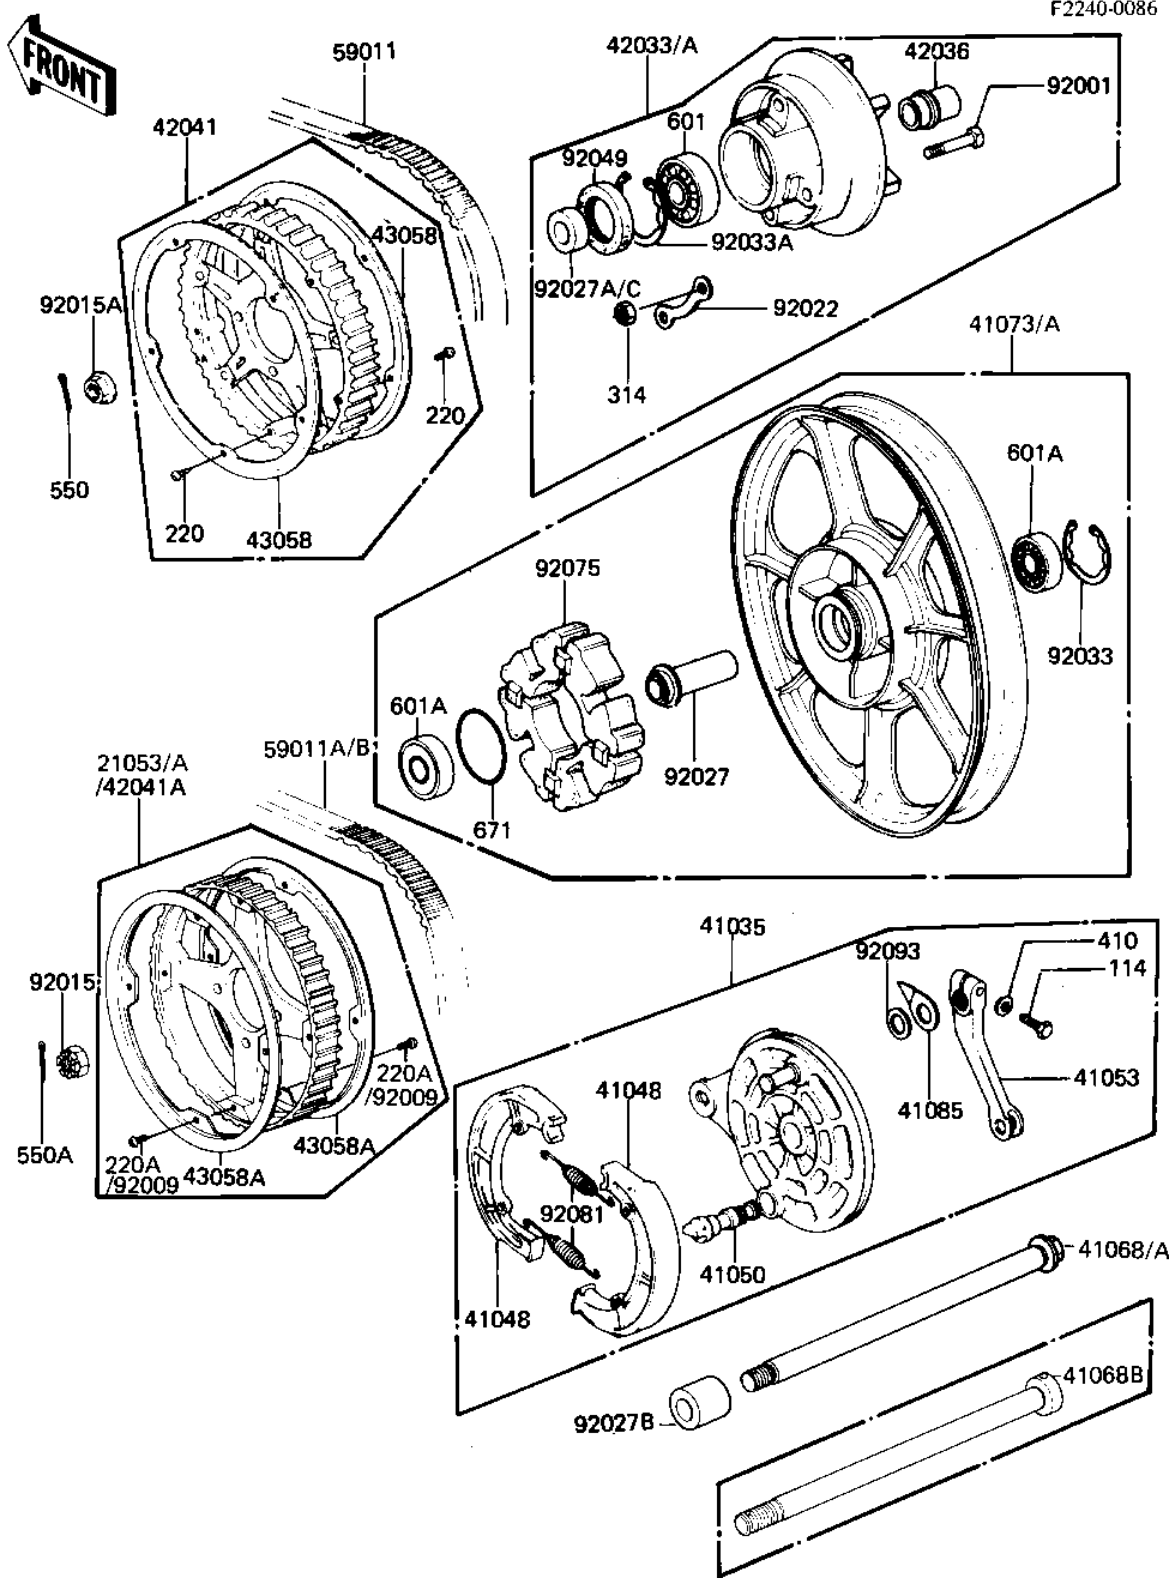

# 1981 LTD Belt PARTS LIST

REAR WHEEL/HUB/BRAKE/BELT ('81-'83 D2/D3)

| ITEM NAME                            | PART NUMBER | QUANTITY |
|--------------------------------------|-------------|----------|
| PANEL-ASY,RR BRK (Ref # 41035)       | 41035-1088  | 1        |
| SHOE-BRAKE (Ref # 41048)             | 41048-1069  | 2        |
| CAM,BRAKE (Ref # 41050)              | 41050-1001  | 1        |
| LEVER,BRAKE CAM (Ref # 41053)        | 41053-1001  | 1        |
| AXLE,REAR (Ref # 41068)              | 41068-1024  | 1        |
| SOLID WHEEL ASSY,REAR (Ref # 41073)  | 41073-1055  | 1        |
| INDICATOR,BRAKE SHOE (Ref # 41085)   | 41085-004   | 1        |
| COUPLING ASSY,RR HUB (Ref # 42033)   | 42033-1011  | 1        |
| SLEEVE,COUPLING (Ref # 42036)        | 42036-1002  | 1        |
| SPROCKET-HUB,60T (Ref # 42041)       | 42041-5002  | 1        |
| RING,REAR SPROCKET (Ref # 43058)     | 43058-1013  | 2        |
| BELT, DRIVE, 125T (Ref # 59011)      | 59011-1001  | 1        |
| BOLT, RR SPROCKET FIT (Ref # 92001)  | 92003-156   | 4        |
| NUT,16M/M (Ref # 92015A)             | 92015-1041  | 1        |
| WASHER SPROCKET LOCK (Ref # 92022)   | 92088-005   | 2        |
| COLLAR,REAR HUB BRG (Ref # 92027)    | 92027-1196  | 1        |
| COLLAR REAR AXLE,L.H. (Ref # 92027A) | 92027-1197  | 1        |
| COLLAR,REAR AXLE,R.H. (Ref # 92027B) | 92027-1198  | 1        |
| CIRCLIP,47M/M (Ref # 92033)          | 92033-1042  | 1        |
| RING,SNAP,56.2M/M (Ref # 92033A)     | 92033-1043  | 1        |
| OIL SEAL WTC35527 (Ref # 92049)      | 92052-006   | 1        |
| DAMPER,REAR HUB SHOCK (Ref # 92075)  | 92075-1008  | 1        |
| SPRING-BRAKE SHOE (Ref # 92081)      | 42020-004   | 2        |
| DUST SHIELD-BRAKE CAM (Ref # 92093)  | 41051-003   | 1        |
| BOLT HEX HEAD 8X28 (Ref # 114)       | 114G0828    | 1        |
| SCREW PAN HEAD 5X8 (Ref # 220)       | 220B0508    | 10       |
| NUT,10MM (Ref # 314)                 | 314B1000    | 4        |
| WASHER PLAIN 8MM (Ref # 410)         | 410B0800    | 1        |
| PIN,COTTER,4.0X25 (Ref # 550)        | 550D4025    | 1        |