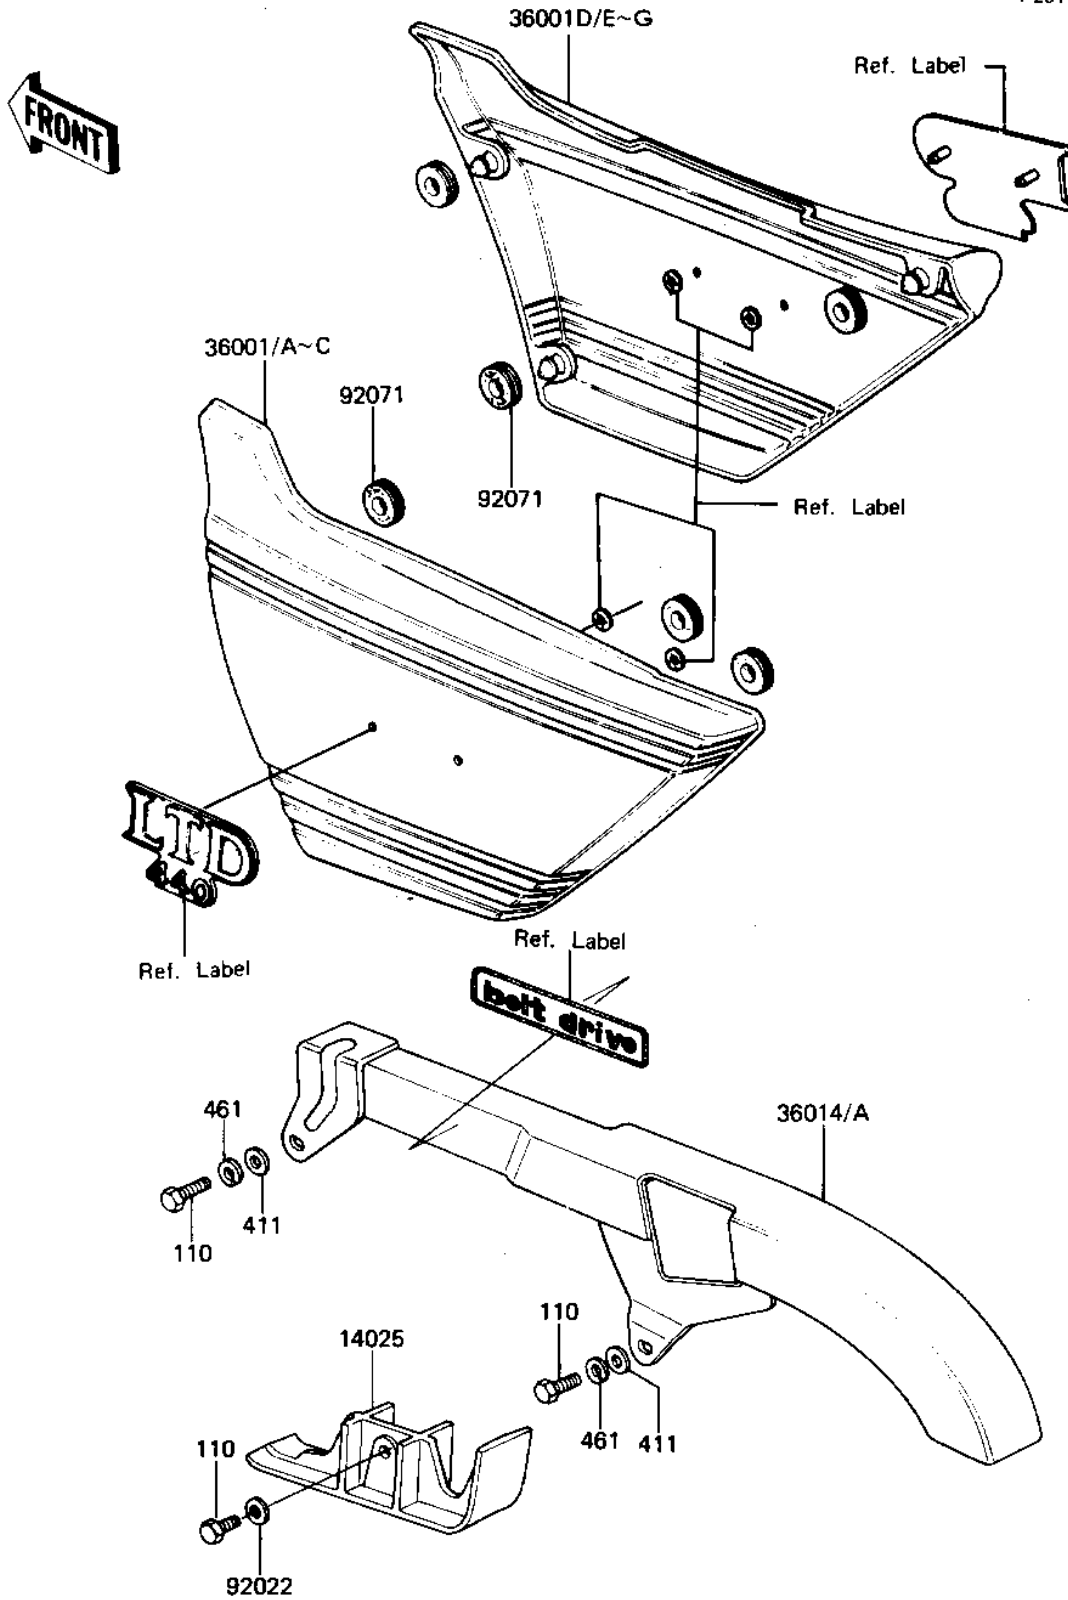

# 1982 LTD Belt PARTS DIAGRAM

SIDE COVERS/BELT COVER ('81-'83 D2/D3/D4)

F2610-0036

## 1982 LTD Belt PARTS LIST

SIDE COVERS/BELT COVER ('81-'83 D2/D3/D4)

ITEM NAME	PART NUMBER	QUANTITY
COVER,DRIVE BELT (Ref # 14025)	14025-1381	1
COVER,SIDE,L.H,EBONY (Ref # 36001B)	36001-1070-8G	1
COVER-SIDE,LH,S.BLUE (Ref # 36001C)	36001-1070-8K	1
COVER,SIDE,R.H,EBONY (Ref # 36001F)	36001-1071-8G	1
COVER-SIDE,RH,S.BLUE (Ref # 36001G)	36001-1071-8K	1
CASE-CHAIN (Ref # 36014A)	36014-1043	1
WASHER PLAIN (Ref # 92022)	92022-024	1
GROMMET (Ref # 92071)	92071-056	6
BOLT-UPSET,6X16 (Ref # 110)	112G0616	3
WASHER PLAIN 6MM (Ref # 411)	411B0600	2
WASHER SPRING 6MM (Ref # 461)	461F0600	2