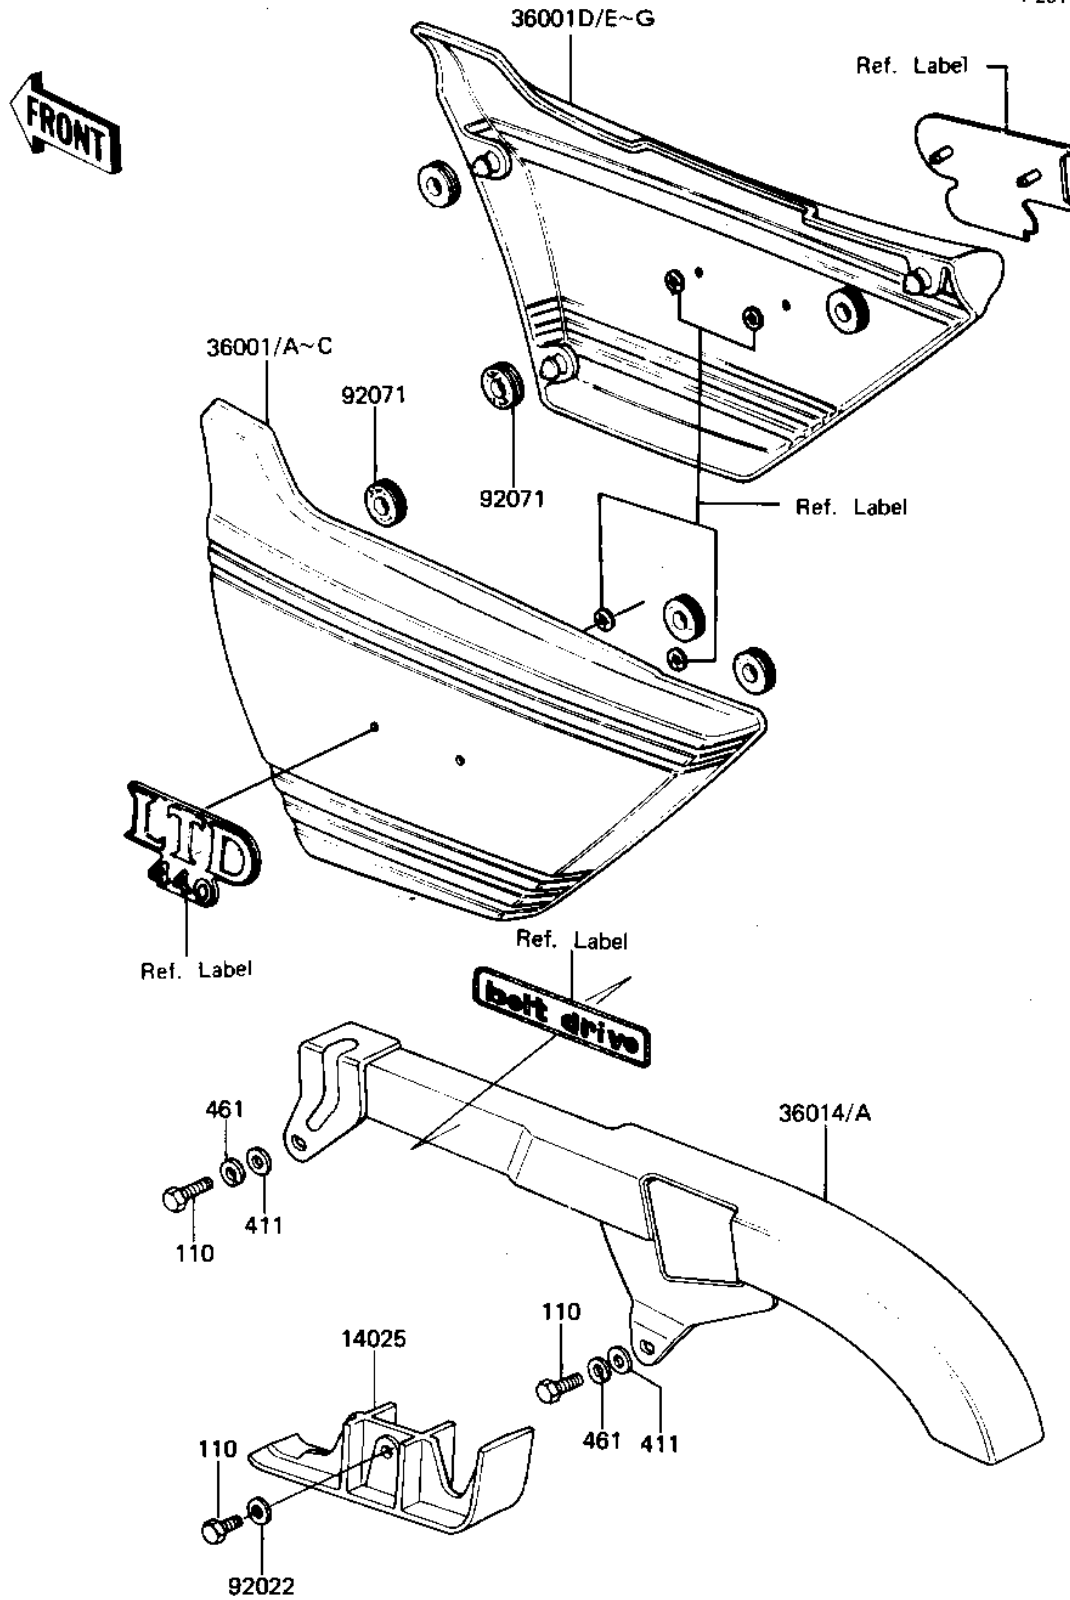

1983 LTD Belt PARTS DIAGRAM

SIDE COVERS/BELT COVER ('81-'83 D2/D3/D4)

F2610-0036

1983 LTD Belt PARTS LIST

SIDE COVERS/BELT COVER ('81-'83 D2/D3/D4)

ITEM NAME	PART NUMBER	QUANTITY
COVER,DRIVE BELT (Ref # 14025)	14025-1381	1
COVER-SIDE,LH,L.M.RED (Ref # 36001)	36001-1070-E2	1
COVER-SIDE,LH,EBONY (Ref # 36001A)	36001-1070-H8	1
COVER-SIDE,RH,L.M.RED (Ref # 36001D)	36001-1071-E2	1
COVER-SIDE,RH,EBONY (Ref # 36001E)	36001-1071-H8	1
CASE-CHAIN (Ref # 36014A)	36014-1043	1
WASHER PLAIN (Ref # 92022)	92022-024	1
GROMMET (Ref # 92071)	92071-056	6
BOLT-UPSET,6X16 (Ref # 110)	112G0616	3
WASHER PLAIN 6MM (Ref # 411)	411B0600	2
WASHER SPRING 6MM (Ref # 461)	461F0600	2