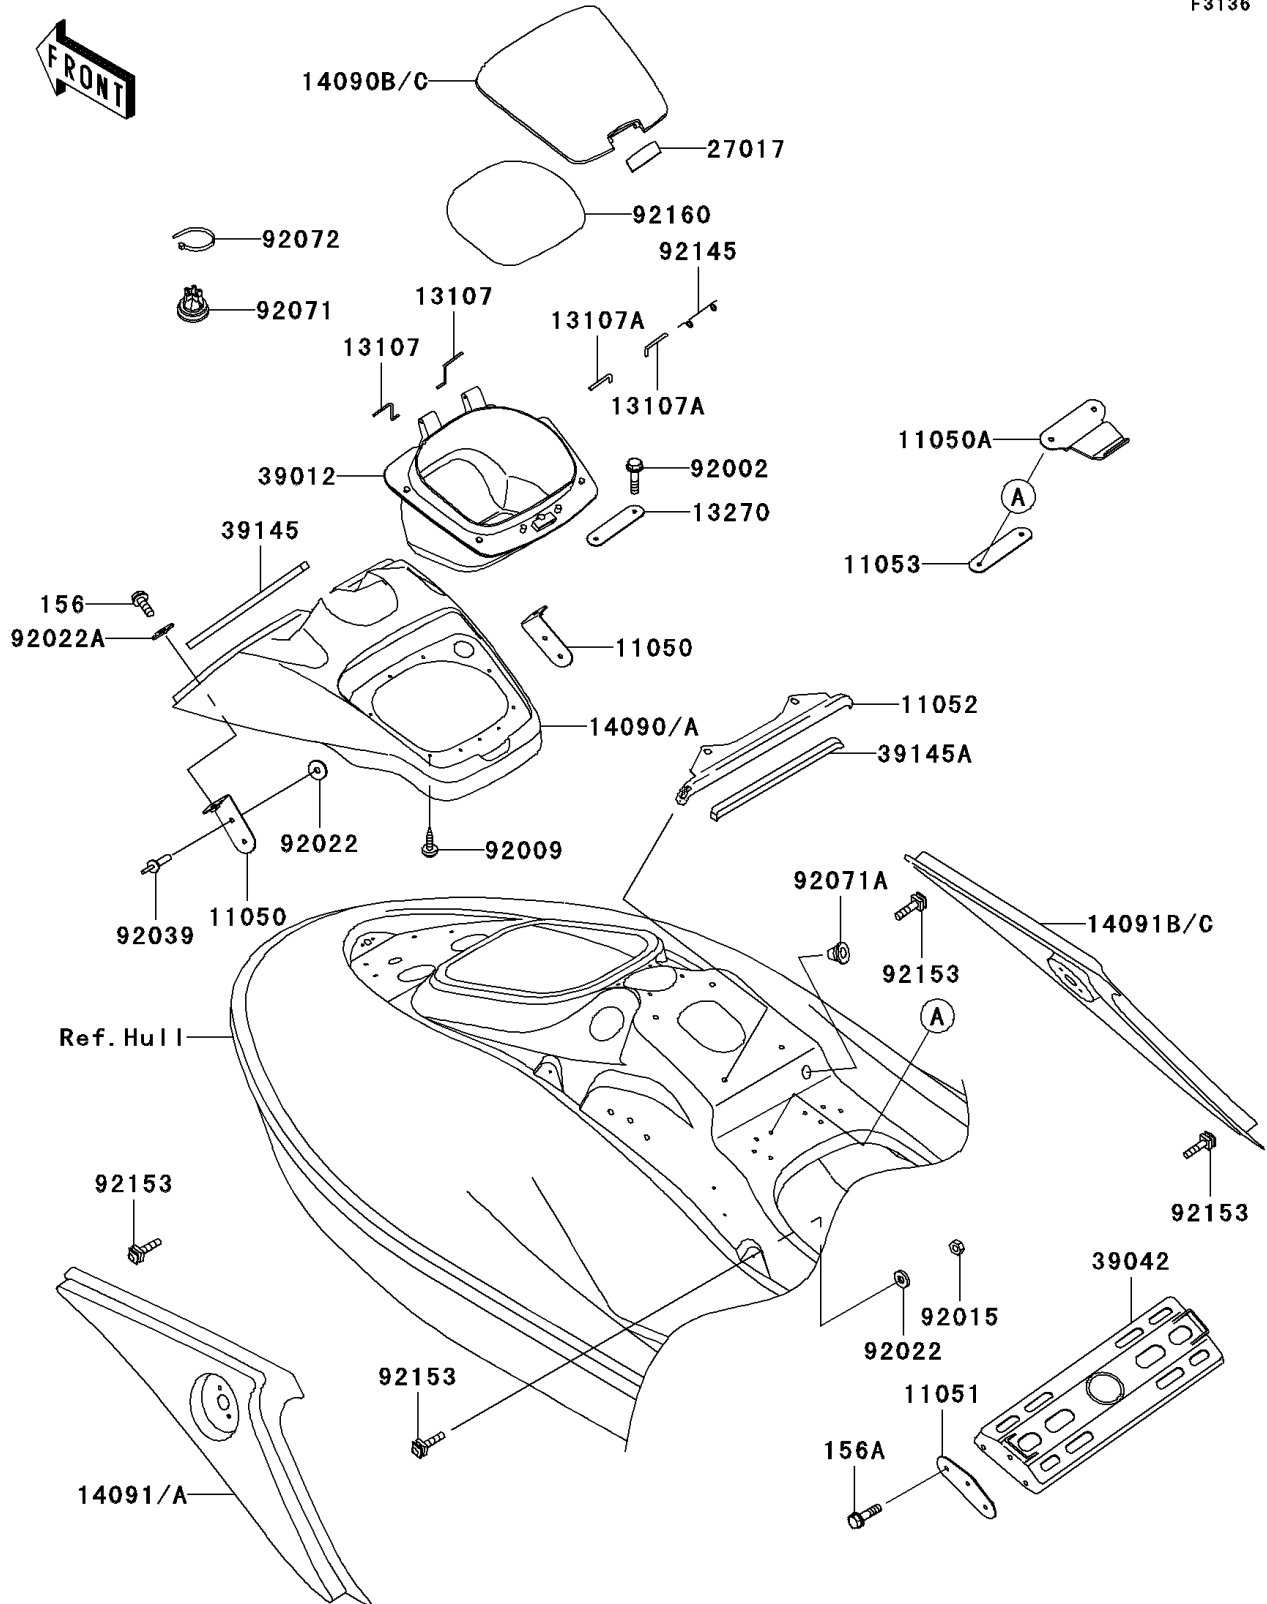

2003 Ultra 150 PARTS DIAGRAM

Hull Middle Fittings

F3136

2003 Ultra 150 PARTS LIST

Hull Middle Fittings

ITEM NAME	PART NUMBER	QUANTITY
BOLT-WP,6X18 (Ref # 156)	156R0618	2
BOLT-WP,6X25 (Ref # 156A)	156R0625	6
BRACKET (Ref # 11050)	11050-3746	2
BRACKET (Ref # 11050A)	11050-3775	1
BRACKET (Ref # 11051)	11051-3760	2
BRACKET (Ref # 11052)	11052-3748	1
BRACKET (Ref # 11053)	11053-3732	1
SHAFT (Ref # 13107)	13107-3761	2
SHAFT (Ref # 13107A)	13107-3769	2
PLATE (Ref # 13270)	13270-3909	1
COVER,HANDLE,C.L.GREEN (Ref # 14090)	14090-3809-367	1
COVER,CENTER STORAGE,C.L.GREEN (Ref # 14090B)	14090-3812-367	1
COVER,SIDE,LH,C.L.GREEN (Ref # 14091)	14091-3731-367	1
COVER,SIDE,RH,C.L.GREEN (Ref # 14091B)	14091-3732-367	1
LOCK,CENTER STORAGE,F.BLACK (Ref # 27017)	27017-3720-6Z	1
CASE-STORAGE (Ref # 39012)	39012-3737	1
CROSSMEMBER,FR (Ref # 39042)	39042-3707	1
TRIM-SEAL,L=340 (Ref # 39145)	39145-3764	2
TRIM-SEAL,L=340 (Ref # 39145A)	39145-3779	1
BOLT,6X25 (Ref # 92002)	92002-3714	2
SCREW,TAPPING,5X20 (Ref # 92009)	92009-3716	8
NUT,LOCK,5MM (Ref # 92015)	92015-3798	4
WASHER,5X16X1.5 (Ref # 92022)	92022-3041	8
WASHER,6.5X20X1.5 (Ref # 92022A)	92022-3710	2
RIVET (Ref # 92039)	92039-3775	4
GROMMET (Ref # 92071)	92071-3819	1
GROMMET (Ref # 92071A)	92071-3826	1
BAND,L=292.1 (Ref # 92072)	92072-3509	1
SPRING (Ref # 92145)	92145-3711	1

2003 Ultra 150 PARTS LIST

Hull Middle Fittings

ITEM NAME	PART NUMBER	QUANTITY
BOLT,5MM (Ref # 92153)	92153-3703	4
DAMPER (Ref # 92160)	92160-3933	1