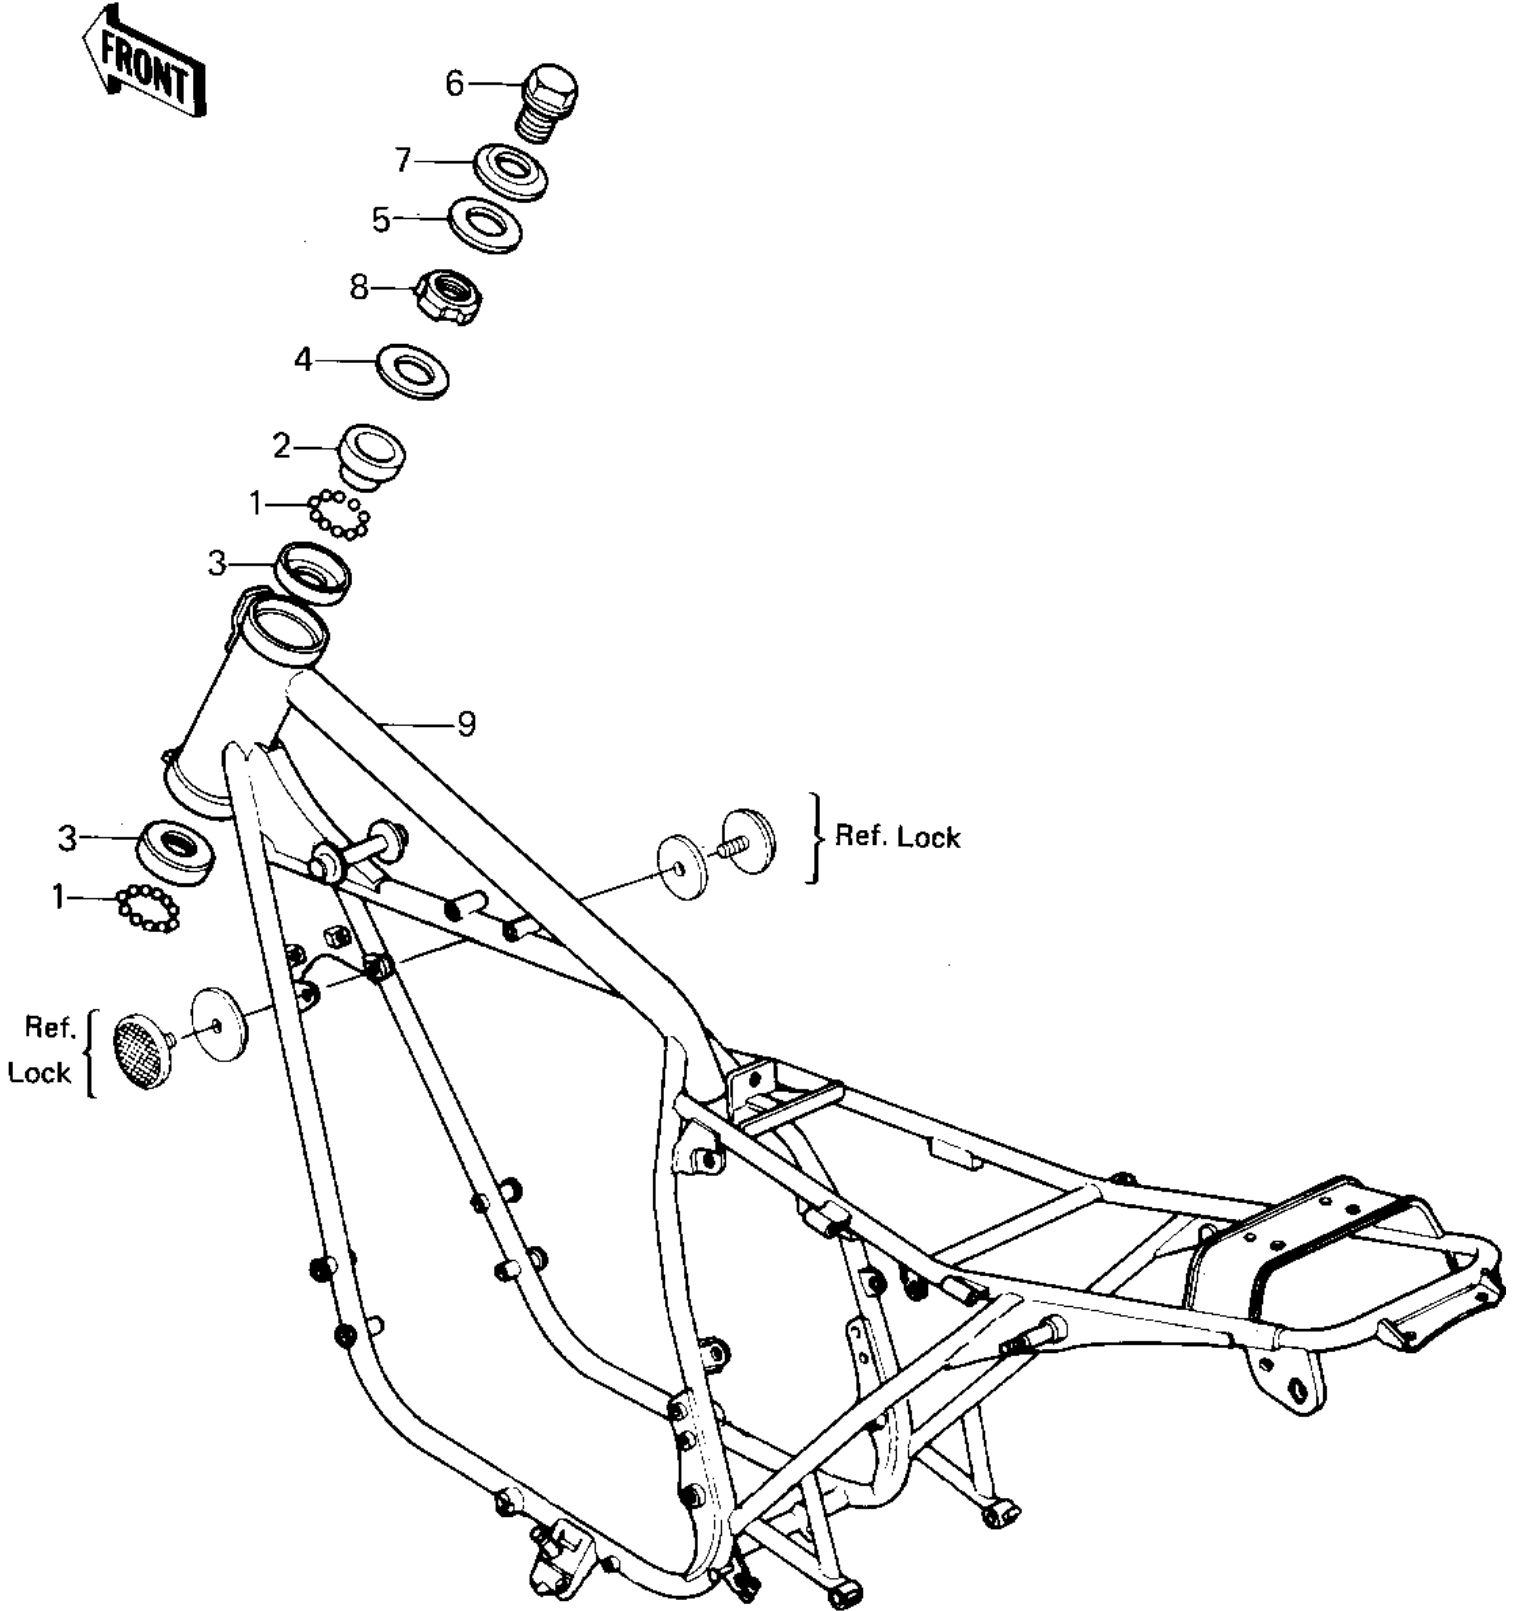

1980 LTD PARTS DIAGRAM

FRAME ('80 A1)

1980 LTD PARTS LIST

FRAME ('80 A1)

| ITEM NAME | PART NUMBER | QUANTITY |
|---------------------------------|-------------|----------|
| BALL STEEL 1/4' (Ref # 1) | 600A0800 | 38 |
| CONE STRNG STEM BERNG (Ref # 2) | 92047-006 | 1 |
| RACE STRNG STEM BERNG (Ref # 3) | 92048-006 | 2 |
| CAP, STEERING STEM (Ref # 4) | 46098-016 | 1 |
| WASHER,WAVE (Ref # 5) | 46100-003 | 1 |
| BOLT,STEERG STEM HEAD (Ref # 6) | 92007-031 | 1 |
| WASHER,STEERG STM HD (Ref # 7) | 92022-230 | 1 |
| NUT STEERING STEM LCK (Ref # 8) | 92090-007 | 1 |
| FRAME-COMP (Ref # 9) | 32002-1248 | 1 |