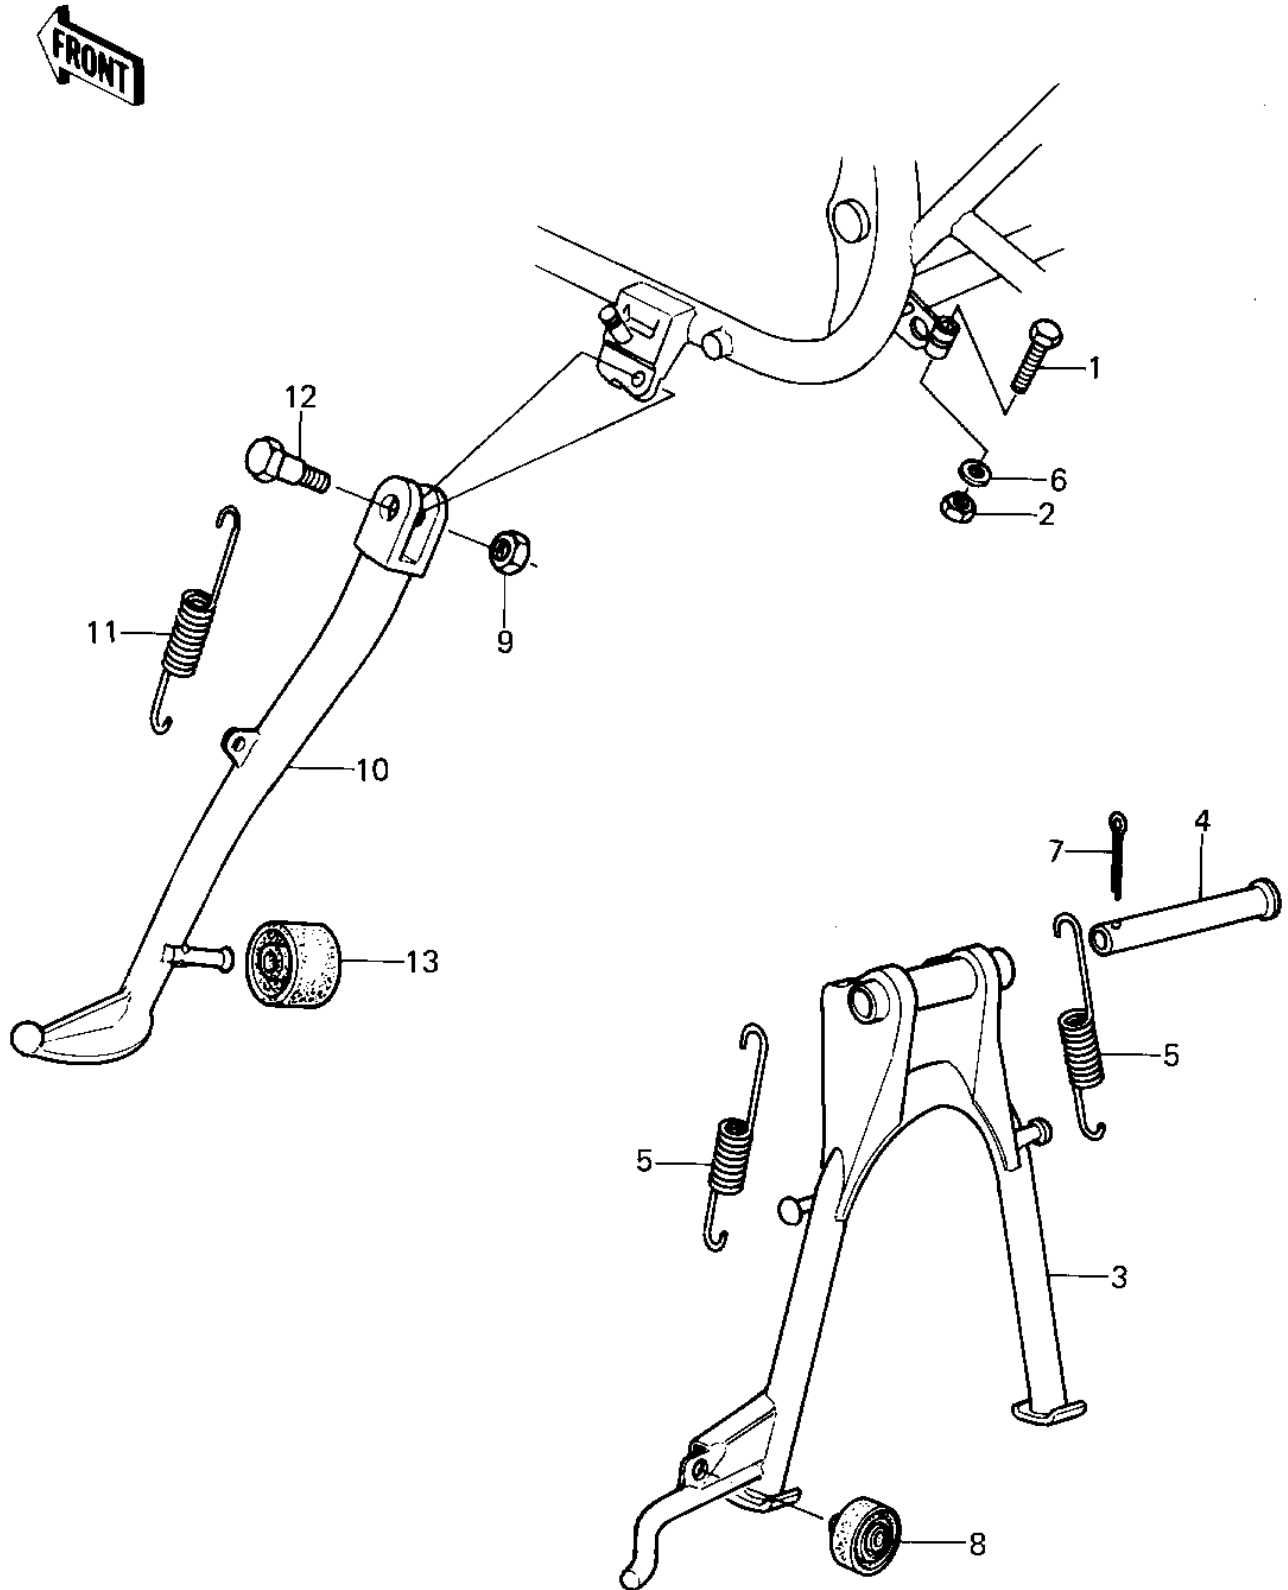

1980 LTD PARTS DIAGRAM

STANDS ('80 A1)

1980 LTD PARTS LIST

STANDS ('80 A1)

ITEM NAME	PART NUMBER	QUANTITY
BOLT (Ref # 1)	92001-1578	2
NUT,8MM (Ref # 2)	311B0800	2
STAND-MAIN (Ref # 3)	34011-1022	1
SHAFT,MAIN STAND (Ref # 4)	34019-015	1
SPRING,SIDE STAND (Ref # 5)	34025-005	2
WASHER PLAIN 8MM (Ref # 6)	410B0800	2
PIN COTTER 3.0X30 (Ref # 7)	550D3030	1
DAMPER RUBB MAIN STAD (Ref # 8)	92075-015	1
NUT 10MM (Ref # 9)	315B1000	1
STAND-SIDE (Ref # 10)	34024-1036	1
SPRING,SIDE STAND (Ref # 11)	34025-005	1
BOLT-SIDE STAND (Ref # 12)	92003-079	1
DAMPER,STAND STOPPER (Ref # 13)	92075-1205	1