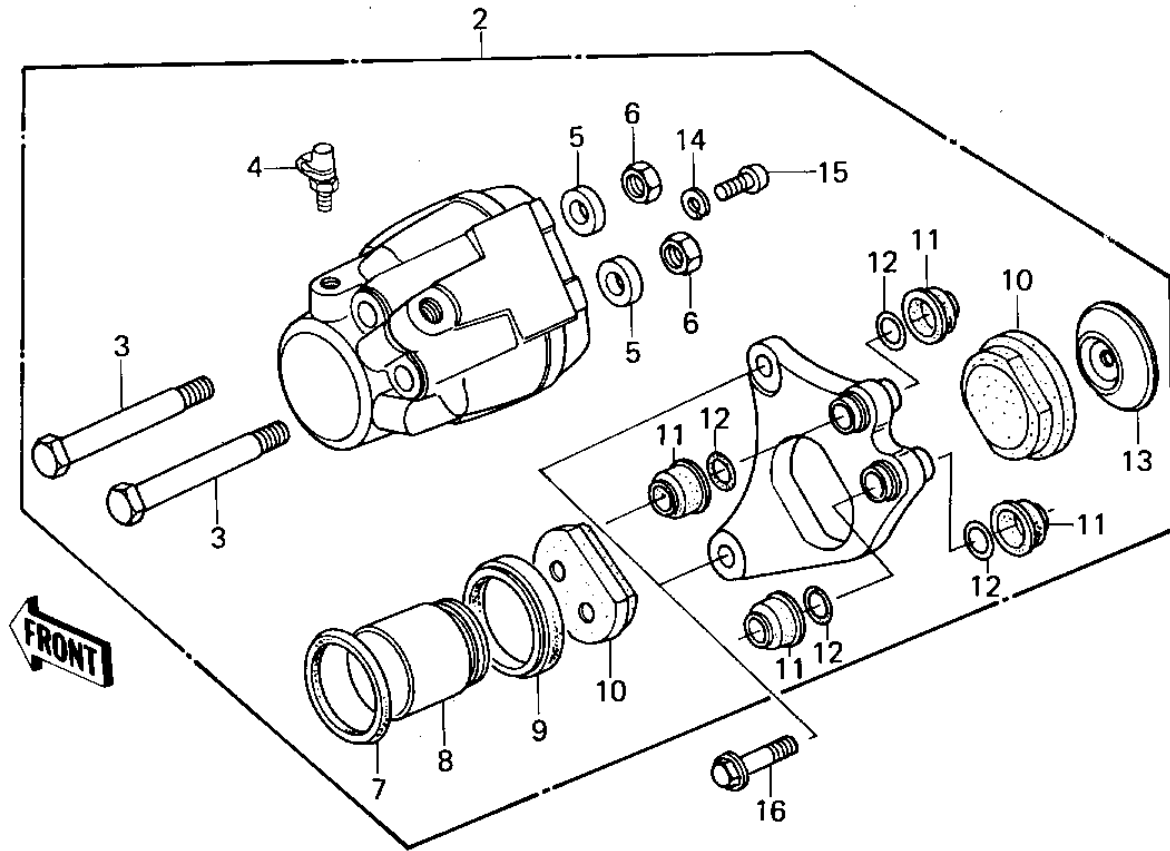

1980 LTD PARTS DIAGRAM

FRONT BRAKE ('80 A1)

1980 LTD PARTS LIST

FRONT BRAKE ('80 A1)

ITEM NAME	PART NUMBER	QUANTITY
DISC PLATE,FRONT (Ref # 1)	41080-1027	1
CALIPER ASSY,L.H, (Ref # 2)	43041-1024	1
BOLT (Ref # 3)	43045-006	2
BLEEDER SET (Ref # 4)	43085-001	1
PLUG (Ref # 5)	43088-002	2
NUT 10MM (Ref # 6)	315B1000	2
RING,PISTON SEAL (Ref # 7)	43049-002	1
PISTON,BRAKE,42M/M (Ref # 8)	43020-1012	1
DUST SEALD,RUBBER (Ref # 9)	43054-003	1
PAD SET (Ref # 10)	43082-1001	1
DUST SHILD,SHAFT (Ref # 11)	43052-005	4
"O" RING (Ref # 12)	43053-006	4
SPACER (Ref # 13)	43040-004	1
WASHER SPRING 6MM (Ref # 14)	461F0600	1
SCREW PAN HEAD 6X12 (Ref # 15)	220B0612	1
BOLT,HEX HEAD,10X44 (Ref # 16)	92001-1299	2