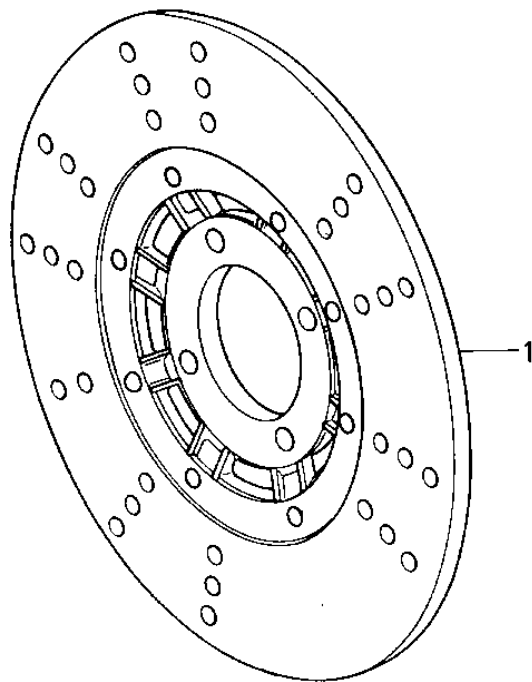

1980 LTD PARTS DIAGRAM

FRONT BRAKE ('80 A1)

1980 LTD PARTS LIST

FRONT BRAKE ('80 A1)

ITEM NAME	PART NUMBER	QUANTITY
DISC PLATE,FRONT (Ref # 1)	41080-1027	1
CALIPER ASSY,L.H, (Ref # 2)	43041-1024	1
BOLT (Ref # 3)	43045-006	2
BLEEDER SET (Ref # 4)	43085-001	1
PLUG (Ref # 5)	43088-002	2
NUT 10MM (Ref # 6)	315B1000	2
RING,PISTON SEAL (Ref # 7)	43049-002	1
PISTON,BRAKE,42M/M (Ref # 8)	43020-1012	1
DUST SEALD,RUBBER (Ref # 9)	43054-003	1
PAD SET (Ref # 10)	43082-1001	1
DUST SHILD,SHAFT (Ref # 11)	43052-005	4
"O" RING (Ref # 12)	43053-006	4
SPACER (Ref # 13)	43040-004	1
WASHER SPRING 6MM (Ref # 14)	461F0600	1
SCREW PAN HEAD 6X12 (Ref # 15)	220B0612	1
BOLT,HEX HEAD,10X44 (Ref # 16)	92001-1299	2