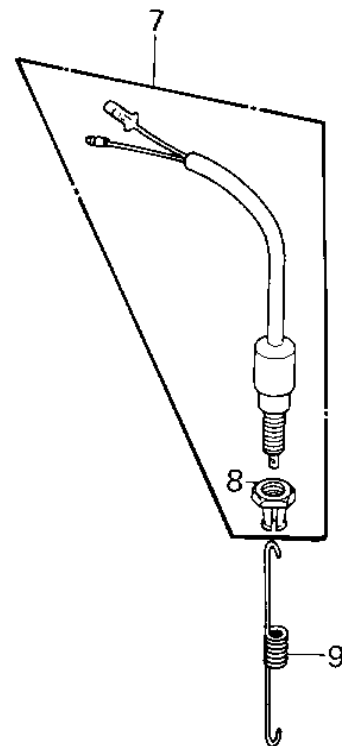

1980 LTD PARTS DIAGRAM

IGNITION SWITCH/LOCKS/REFLECTORS ('80 A1)

1980 LTD PARTS LIST

IGNITION SWITCH/LOCKS/REFLECTORS ('80 A1

ITEM NAME	PART NUMBER	QUANTITY
BOLT,ALLEN,8X45 (Ref # 1)	120P0845	2
SWITCH ASSY,IGNITION (Ref # 2)	27005-1033	1
WASHER SPRING 8MM (Ref # 3)	461F0800	2
WASHER,8.5X20X1.6 (Ref # 4)	92022-1561	2
COLLAR,IG SWITCH (Ref # 5)	92027-1135	2
DAMPER,IG SWITCH (Ref # 6)	92075-1119	4
SWITCH,BRAKE LIGHT (Ref # 7)	27010-025	1
NUT,BRAKE LAMP SWITCH (Ref # 8)	27037-001	1
BRAKE SWITCH SPRING (Ref # 9)	27011-021	1
KEY,BLANK (Ref # 10)	27008-1034	(1
KEY,BLANK (Ref # 11)	27008-1035	(1
LOCK SET,KZ400B2 (Ref # 12)	27004-5048	1
REFLECTOR,REFLEX (Ref # 13)	28012-016	2
DAMPER RUBBER,REFLECT (Ref # 14)	92094-011	2