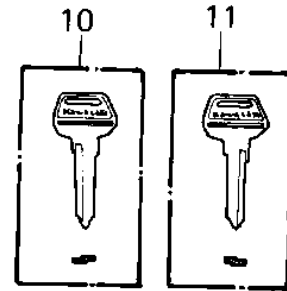

1980 LTD PARTS DIAGRAM

IGNITION SWITCH/LOCKS/REFLECTORS ('80 A1)

1980 LTD PARTS LIST

IGNITION SWITCH/LOCKS/REFLECTORS ('80 A1

ITEM NAME	PART NUMBER	QUANTITY
BOLT,ALLEN,8X45 (Ref # 1)	120P0845	2
SWITCH ASSY,IGNITION (Ref # 2)	27005-1033	1
WASHER SPRING 8MM (Ref # 3)	461F0800	2
WASHER,8.5X20X1.6 (Ref # 4)	92022-1561	2
COLLAR,IG SWITCH (Ref # 5)	92027-1135	2
DAMPER,IG SWITCH (Ref # 6)	92075-1119	4
SWITCH,BRAKE LIGHT (Ref # 7)	27010-025	1
NUT,BRAKE LAMP SWITCH (Ref # 8)	27037-001	1
BRAKE SWITCH SPRING (Ref # 9)	27011-021	1
KEY,BLANK (Ref # 10)	27008-1034	(1
KEY,BLANK (Ref # 11)	27008-1035	(1
LOCK SET,KZ400B2 (Ref # 12)	27004-5048	1
REFLECTOR,REFLEX (Ref # 13)	28012-016	2
DAMPER RUBBER,REFLECT (Ref # 14)	92094-011	2