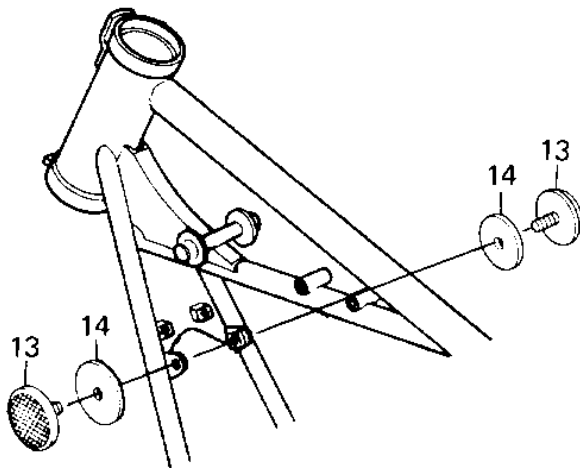

1980 LTD PARTS DIAGRAM

IGNITION SWITCH/LOCKS/REFLECTORS ('80 A1)

1980 LTD PARTS LIST

IGNITION SWITCH/LOCKS/REFLECTORS ('80 A1

ITEM NAME	PART NUMBER	QUANTITY
BOLT,ALLEN,8X45 (Ref # 1)	120P0845	2
SWITCH ASSY,IGNITION (Ref # 2)	27005-1033	1
WASHER SPRING 8MM (Ref # 3)	461F0800	2
WASHER,8.5X20X1.6 (Ref # 4)	92022-1561	2
COLLAR,IG SWITCH (Ref # 5)	92027-1135	2
DAMPER,IG SWITCH (Ref # 6)	92075-1119	4
SWITCH,BRAKE LIGHT (Ref # 7)	27010-025	1
NUT,BRAKE LAMP SWITCH (Ref # 8)	27037-001	1
BRAKE SWITCH SPRING (Ref # 9)	27011-021	1
KEY,BLANK (Ref # 10)	27008-1034	(1
KEY,BLANK (Ref # 11)	27008-1035	(1
LOCK SET,KZ400B2 (Ref # 12)	27004-5048	1
REFLECTOR,REFLEX (Ref # 13)	28012-016	2
DAMPER RUBBER,REFLECT (Ref # 14)	92094-011	2