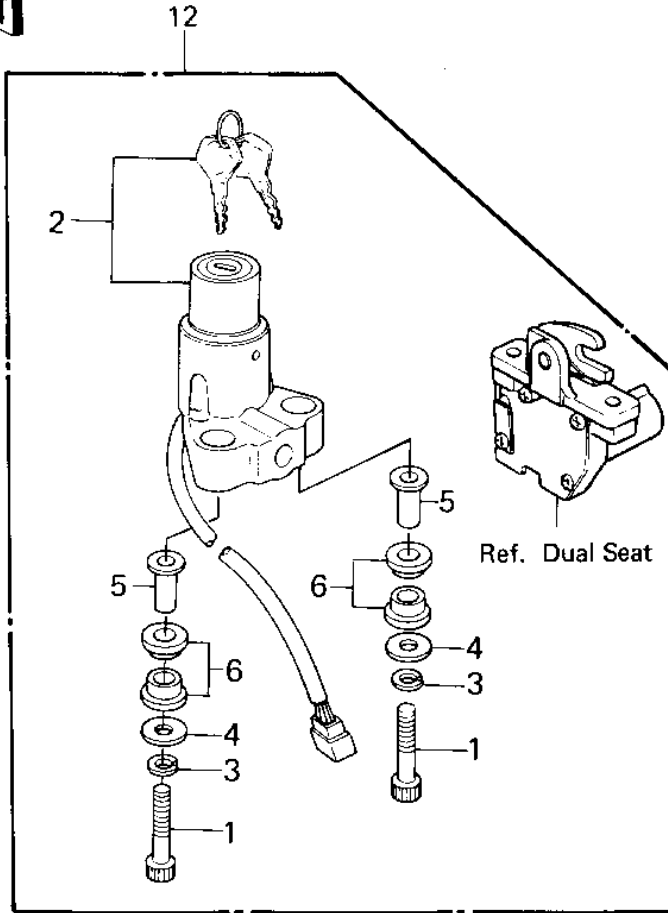

1980 LTD PARTS DIAGRAM

IGNITION SWITCH/LOCKS/REFLECTORS ('80 A1)

1980 LTD PARTS LIST

IGNITION SWITCH/LOCKS/REFLECTORS ('80 A1

ITEM NAME	PART NUMBER	QUANTITY
BOLT,ALLEN,8X45 (Ref # 1)	120P0845	2
SWITCH ASSY,IGNITION (Ref # 2)	27005-1033	1
WASHER SPRING 8MM (Ref # 3)	461F0800	2
WASHER,8.5X20X1.6 (Ref # 4)	92022-1561	2
COLLAR,IG SWITCH (Ref # 5)	92027-1135	2
DAMPER,IG SWITCH (Ref # 6)	92075-1119	4
SWITCH,BRAKE LIGHT (Ref # 7)	27010-025	1
NUT,BRAKE LAMP SWITCH (Ref # 8)	27037-001	1
BRAKE SWITCH SPRING (Ref # 9)	27011-021	1
KEY,BLANK (Ref # 10)	27008-1034	(1
KEY,BLANK (Ref # 11)	27008-1035	(1
LOCK SET,KZ400B2 (Ref # 12)	27004-5048	1
REFLECTOR,REFLEX (Ref # 13)	28012-016	2
DAMPER RUBBER,REFLECT (Ref # 14)	92094-011	2