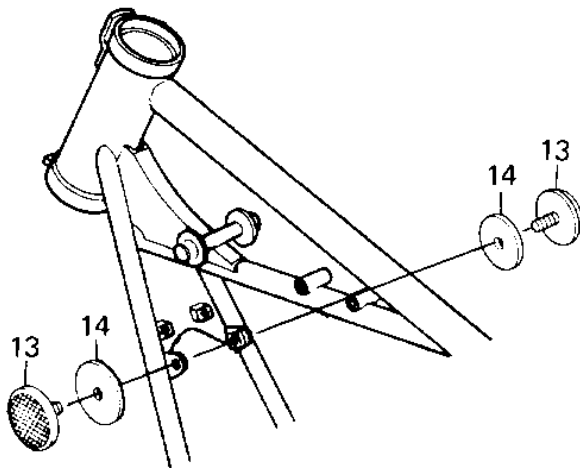

# 1980 LTD PARTS DIAGRAM

IGNITION SWITCH/LOCKS/REFLECTORS ('80 A1)

## IGNITION SWITCH/LOCKS/REFLECTORS ('80 A1

ITEM NAME	PART NUMBER	QUANTITY
BOLT,ALLEN,8X45 (Ref # 1)	120P0845	2
SWITCH ASSY,IGNITION (Ref # 2)	27005-1033	1
WASHER SPRING 8MM (Ref # 3)	461F0800	2
WASHER,8.5X20X1.6 (Ref # 4)	92022-1561	2
COLLAR,IG SWITCH (Ref # 5)	92027-1135	2
DAMPER,IG SWITCH (Ref # 6)	92075-1119	4
SWITCH,BRAKE LIGHT (Ref # 7)	27010-025	1
NUT,BRAKE LAMP SWITCH (Ref # 8)	27037-001	1
BRAKE SWITCH SPRING (Ref # 9)	27011-021	1
KEY,BLANK (Ref # 10)	27008-1034	(1
KEY,BLANK (Ref # 11)	27008-1035	(1
LOCK SET,KZ400B2 (Ref # 12)	27004-5048	1
REFLECTOR,REFLEX (Ref # 13)	28012-016	2
DAMPER RUBBER,REFLECT (Ref # 14)	92094-011	2