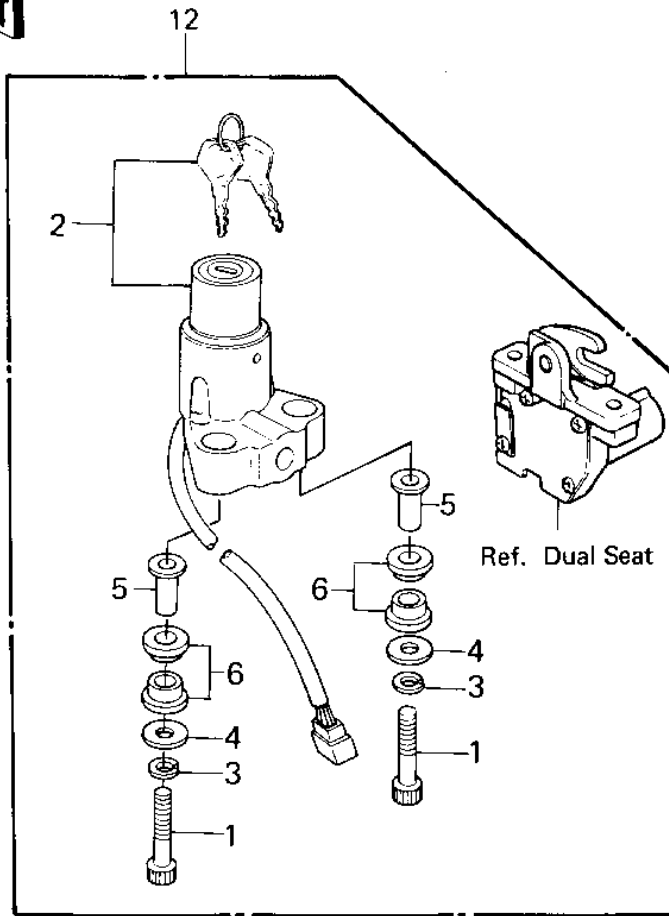

# 1980 LTD PARTS DIAGRAM

IGNITION SWITCH/LOCKS/REFLECTORS ('80 A1)

# 1980 LTD PARTS LIST

## IGNITION SWITCH/LOCKS/REFLECTORS ('80 A1

ITEM NAME	PART NUMBER	QUANTITY
BOLT,ALLEN,8X45 (Ref # 1)	120P0845	2
SWITCH ASSY,IGNITION (Ref # 2)	27005-1033	1
WASHER SPRING 8MM (Ref # 3)	461F0800	2
WASHER,8.5X20X1.6 (Ref # 4)	92022-1561	2
COLLAR,IG SWITCH (Ref # 5)	92027-1135	2
DAMPER,IG SWITCH (Ref # 6)	92075-1119	4
SWITCH,BRAKE LIGHT (Ref # 7)	27010-025	1
NUT,BRAKE LAMP SWITCH (Ref # 8)	27037-001	1
BRAKE SWITCH SPRING (Ref # 9)	27011-021	1
KEY,BLANK (Ref # 10)	27008-1034	(1
KEY,BLANK (Ref # 11)	27008-1035	(1
LOCK SET,KZ400B2 (Ref # 12)	27004-5048	1
REFLECTOR,REFLEX (Ref # 13)	28012-016	2
DAMPER RUBBER,REFLECT (Ref # 14)	92094-011	2