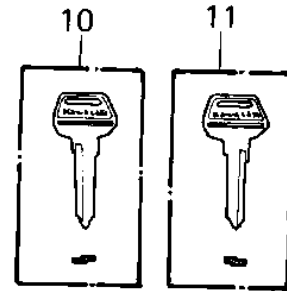

# 1980 LTD PARTS DIAGRAM

IGNITION SWITCH/LOCKS/REFLECTORS ('80 A1)

## IGNITION SWITCH/LOCKS/REFLECTORS ('80 A1

ITEM NAME	PART NUMBER	QUANTITY
BOLT,ALLEN,8X45 (Ref # 1)	120P0845	2
SWITCH ASSY,IGNITION (Ref # 2)	27005-1033	1
WASHER SPRING 8MM (Ref # 3)	461F0800	2
WASHER,8.5X20X1.6 (Ref # 4)	92022-1561	2
COLLAR,IG SWITCH (Ref # 5)	92027-1135	2
DAMPER,IG SWITCH (Ref # 6)	92075-1119	4
SWITCH,BRAKE LIGHT (Ref # 7)	27010-025	1
NUT,BRAKE LAMP SWITCH (Ref # 8)	27037-001	1
BRAKE SWITCH SPRING (Ref # 9)	27011-021	1
KEY,BLANK (Ref # 10)	27008-1034	(1
KEY,BLANK (Ref # 11)	27008-1035	(1
LOCK SET,KZ400B2 (Ref # 12)	27004-5048	1
REFLECTOR,REFLEX (Ref # 13)	28012-016	2
DAMPER RUBBER,REFLECT (Ref # 14)	92094-011	2