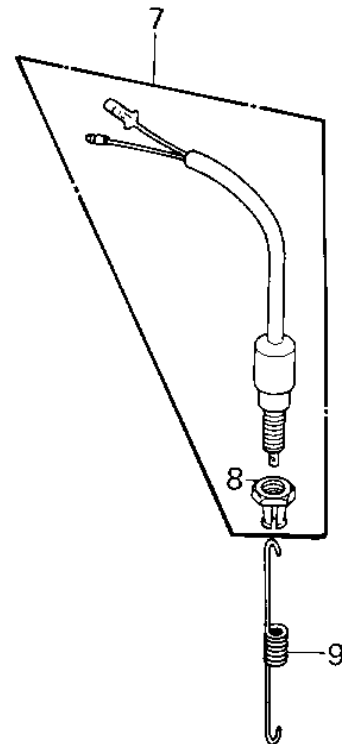

# 1980 LTD PARTS DIAGRAM

IGNITION SWITCH/LOCKS/REFLECTORS ('80 A1)

# 1980 LTD PARTS LIST

## IGNITION SWITCH/LOCKS/REFLECTORS ('80 A1

ITEM NAME	PART NUMBER	QUANTITY
BOLT,ALLEN,8X45 (Ref # 1)	120P0845	2
SWITCH ASSY,IGNITION (Ref # 2)	27005-1033	1
WASHER SPRING 8MM (Ref # 3)	461F0800	2
WASHER,8.5X20X1.6 (Ref # 4)	92022-1561	2
COLLAR,IG SWITCH (Ref # 5)	92027-1135	2
DAMPER,IG SWITCH (Ref # 6)	92075-1119	4
SWITCH,BRAKE LIGHT (Ref # 7)	27010-025	1
NUT,BRAKE LAMP SWITCH (Ref # 8)	27037-001	1
BRAKE SWITCH SPRING (Ref # 9)	27011-021	1
KEY,BLANK (Ref # 10)	27008-1034	(1
KEY,BLANK (Ref # 11)	27008-1035	(1
LOCK SET,KZ400B2 (Ref # 12)	27004-5048	1
REFLECTOR,REFLEX (Ref # 13)	28012-016	2
DAMPER RUBBER,REFLECT (Ref # 14)	92094-011	2