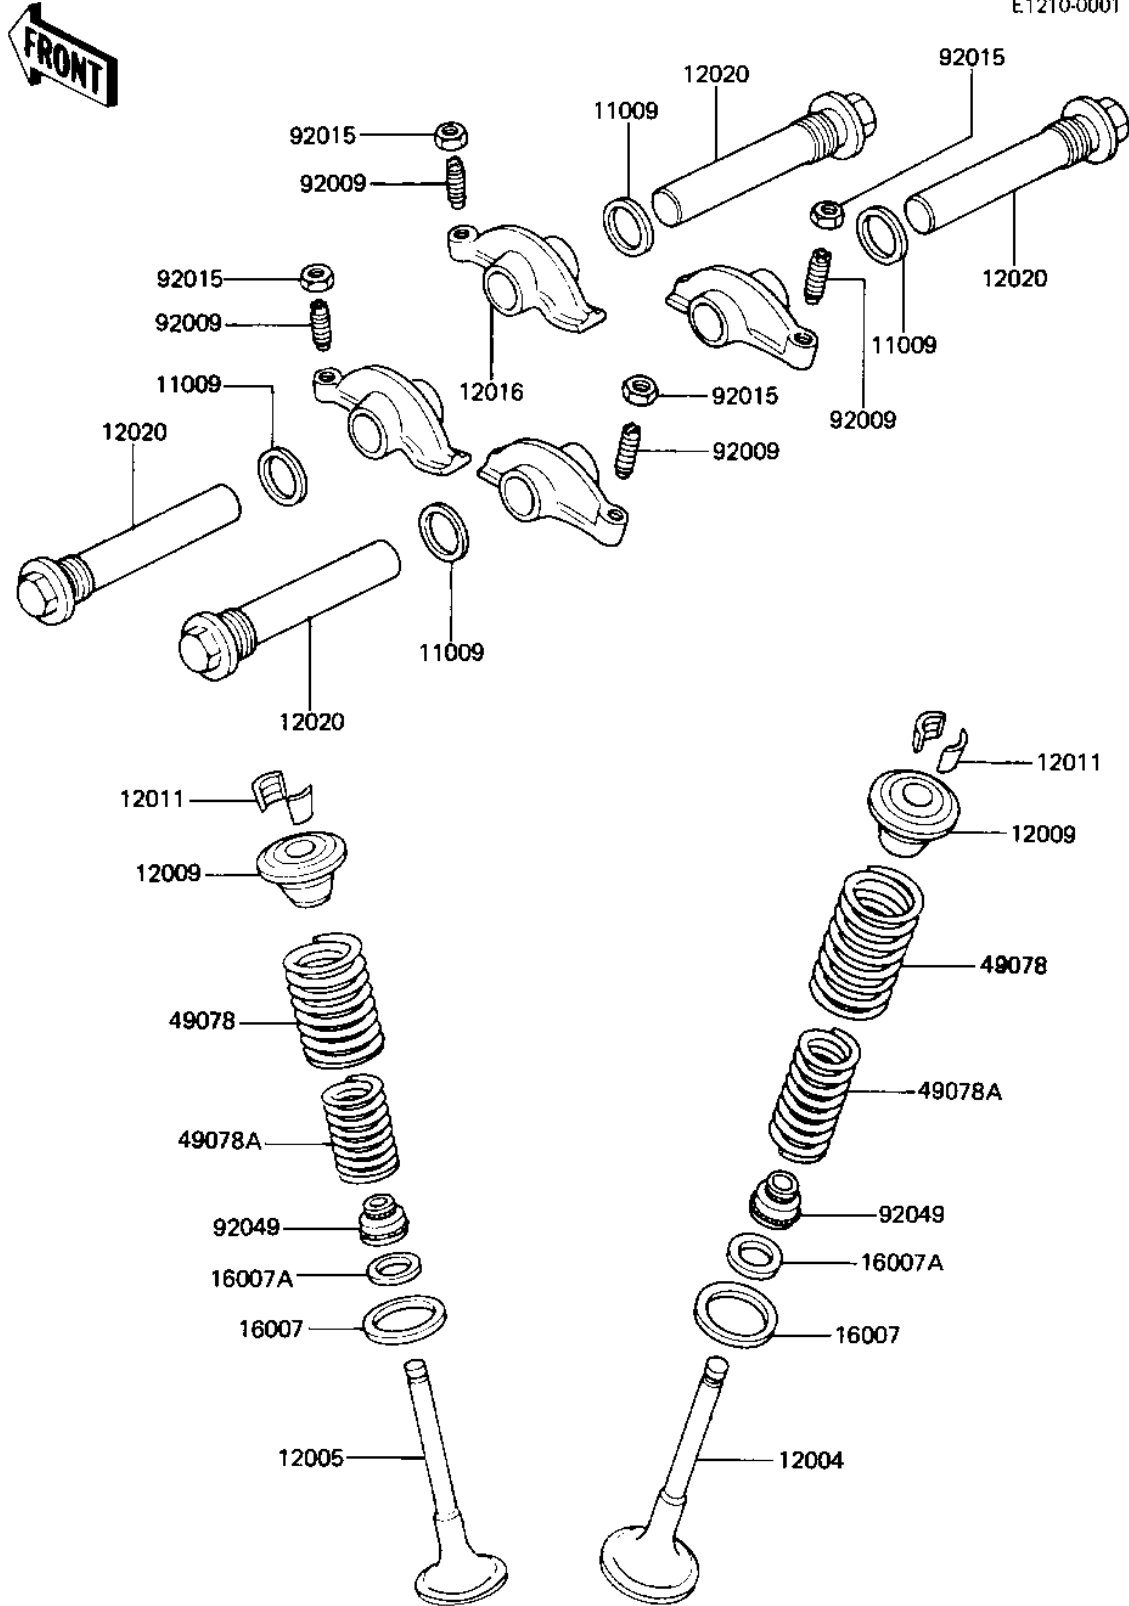

1981 LTD PARTS DIAGRAM

ROCKER ARMS/VALVES (KZ440-A2/A3)

E1210-0001

1981 LTD PARTS LIST

ROCKER ARMS/VALVES (KZ440-A2/A3)

ITEM NAME	PART NUMBER	QUANTITY
GASKET,16X19.7X1.5 (Ref # 11009)	11009-1106	4
VALVE,INTAKE (Ref # 12004)	12004-1008	2
VALVE,EXHAUST (Ref # 12005)	12005-1007	2
RETAINER,VALVE SPRING (Ref # 12009)	12009-006	4
SPLIT KEEPER (Ref # 12011)	12011-004	8
ARM,ROCKER (Ref # 12016)	12016-1001	4
SHAFT,ROCKER (Ref # 12020)	12020-1001	4
SEAT,VLV OUTER SPRING (Ref # 16007)	12010-005	4
SEAT,VLV INNER SPRING (Ref # 16007A)	12010-006	4
SPRING,OUTER VALVE (Ref # 49078)	12007-013	4
SPRING,INNER VALVE (Ref # 49078A)	12007-014	4
SCREW,ADJUSTING (Ref # 92009)	92009-1032	4
NUT,ROCKER ARM FITTNG (Ref # 92015)	92016-061	4
OIL SEAL,RV37129.5 (Ref # 92049)	92049-016	4