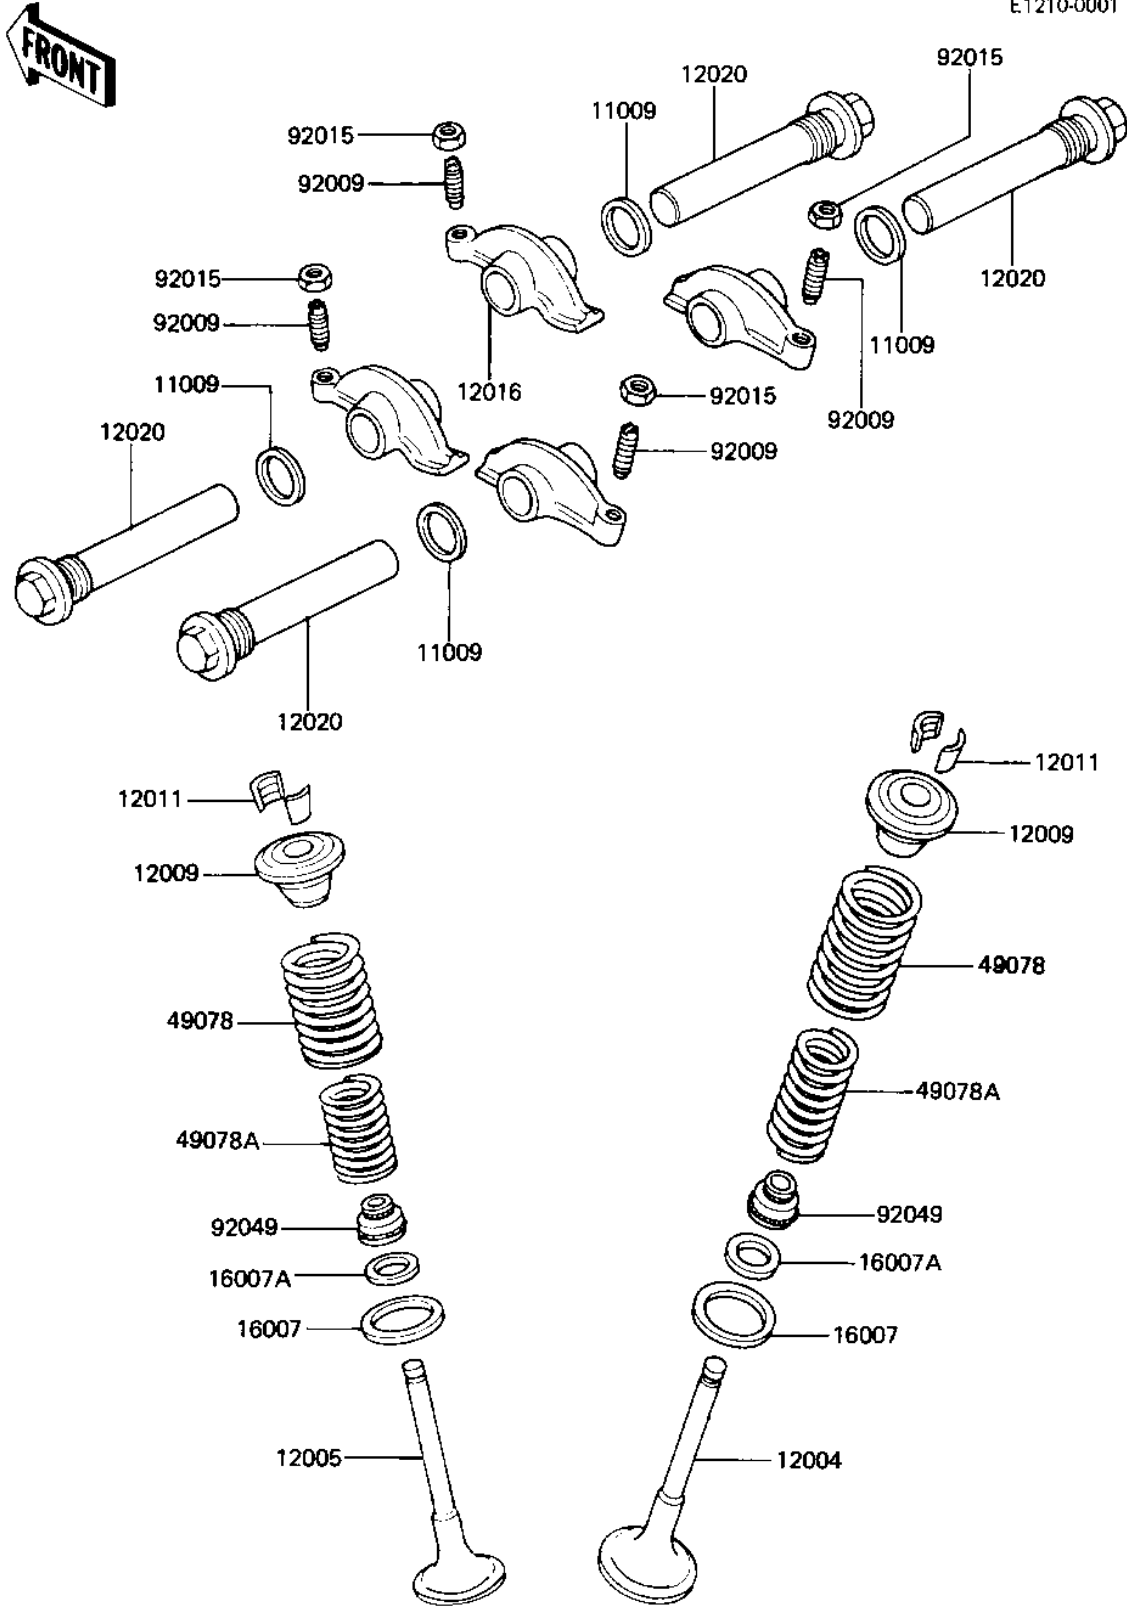

1982 LTD PARTS DIAGRAM

ROCKER ARMS/VALVES (KZ440-A2/A3)

E1210-0001

1982 LTD PARTS LIST

ROCKER ARMS/VALVES (KZ440-A2/A3)

ITEM NAME	PART NUMBER	QUANTITY
GASKET,16X19.7X1.5 (Ref # 11009)	11009-1106	4
VALVE,INTAKE (Ref # 12004)	12004-1008	2
VALVE,EXHAUST (Ref # 12005)	12005-1007	2
RETAINER,VALVE SPRING (Ref # 12009)	12009-006	4
SPLIT KEEPER (Ref # 12011)	12011-004	8
ARM,ROCKER (Ref # 12016)	12016-1001	4
SHAFT,ROCKER (Ref # 12020)	12020-1001	4
SEAT,VLV OUTER SPRING (Ref # 16007)	12010-005	4
SEAT,VLV INNER SPRING (Ref # 16007A)	12010-006	4
SPRING,OUTER VALVE (Ref # 49078)	12007-013	4
SPRING,INNER VALVE (Ref # 49078A)	12007-014	4
SCREW,ADJUSTING (Ref # 92009)	92009-1032	4
NUT,ROCKER ARM FITTNG (Ref # 92015)	92016-061	4
OIL SEAL,RV37129.5 (Ref # 92049)	92049-016	4