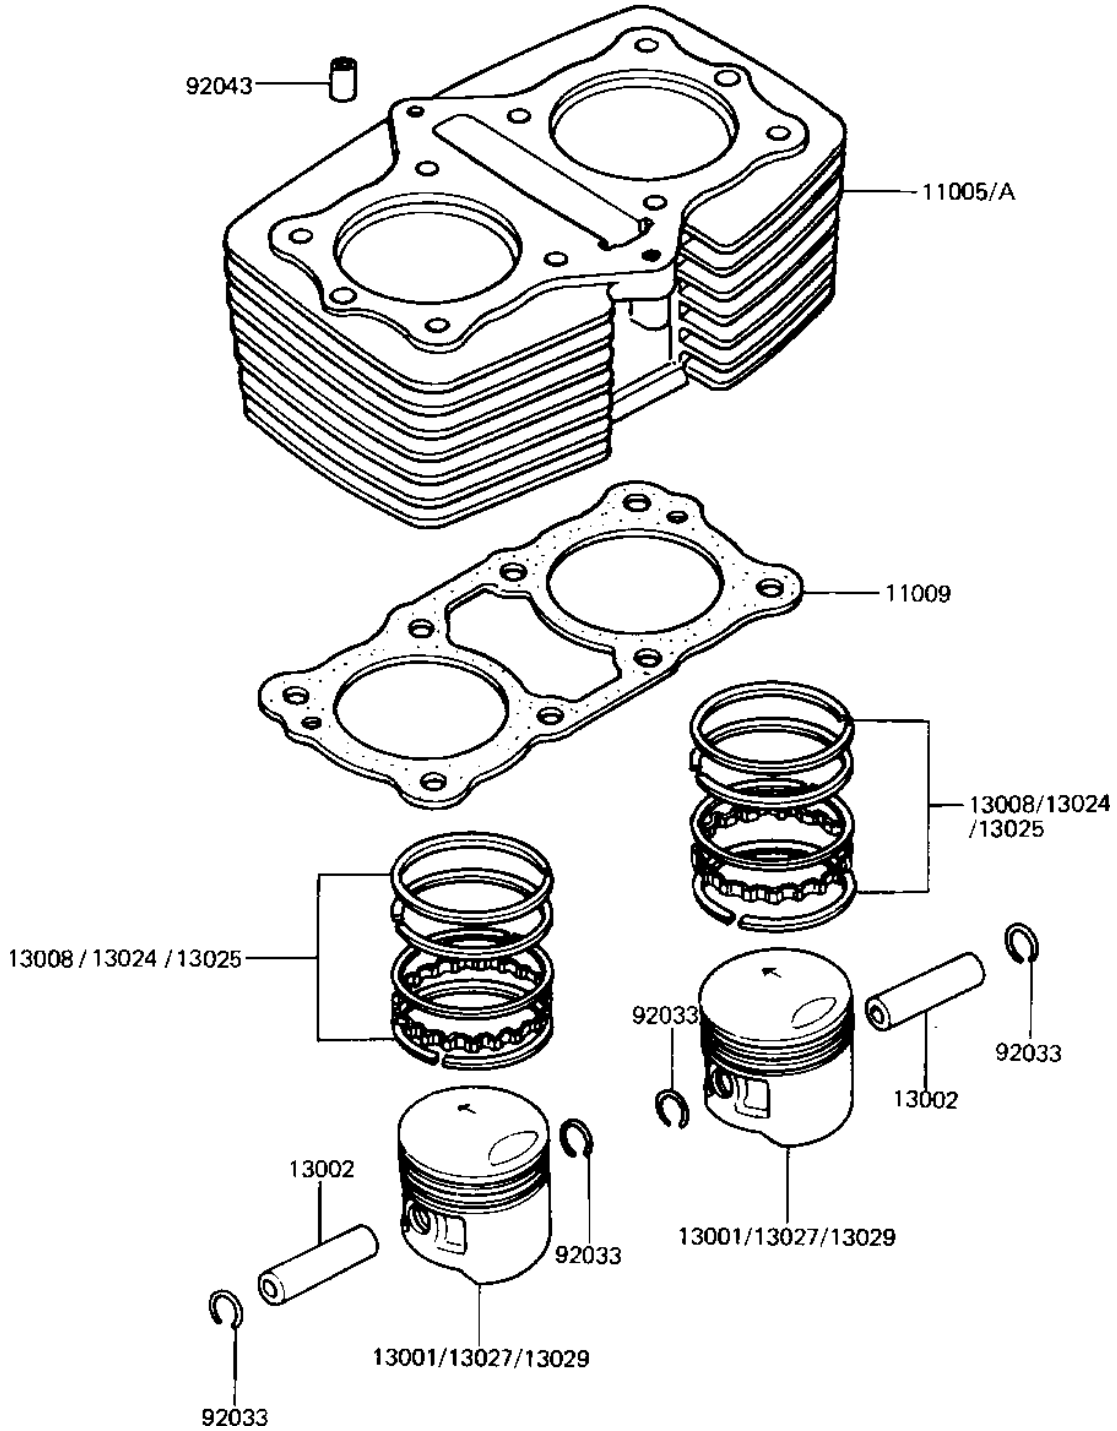

1982 LTD PARTS DIAGRAM

CYLINDER/PISTONS ('81-'83 A2/A3/A4)

E1120-0014

1982 LTD PARTS LIST

CYLINDER/PISTONS ('81-'83 A2/A3/A4)

ITEM NAME	PART NUMBER	QUANTITY
CYLINDER-ENGINE,SILVE (Ref # 11005)	11005-1166	1
GASKET,CYLINDER BASE (Ref # 11009)	11009-1176	1
PISTON,STD (Ref # 13001)	13001-1032	2
PIN-PISTON (Ref # 13002)	13002-1011	2
RING SET,PISTON,STD (Ref # 13008)	13008-5029	2
RING SET,0.040",O/S (Ref # 13024)	13024-5015	2
RING SET,0.020",O/S (Ref # 13025)	13025-5015	2
PISTON,0.040",O/S (Ref # 13027)	13027-1015	2
PISTON,0.020",O/S (Ref # 13029)	13029-1014	2
CIRCLIP PISTON PIN (Ref # 92033)	92036-005	4
PIN,DOWEL,10X8.2X14 (Ref # 92043)	92043-1037	2