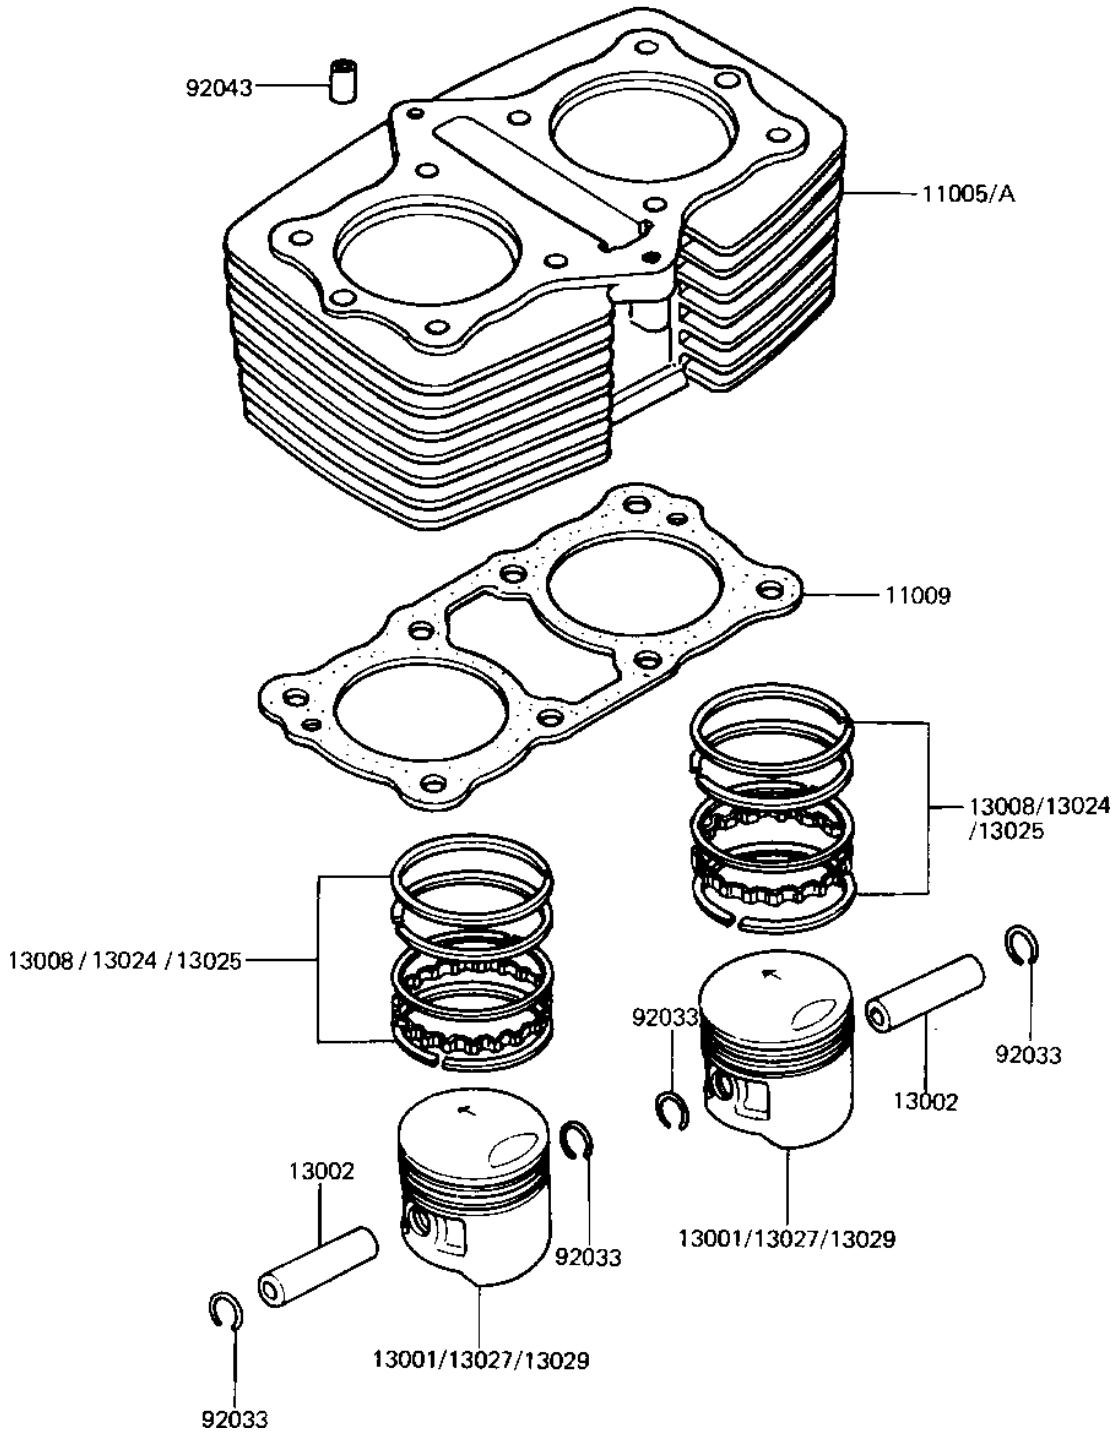

1983 LTD PARTS DIAGRAM

CYLINDER/PISTONS ('81-'83 A2/A3/A4)

E1120-0014

1983 LTD PARTS LIST

CYLINDER/PISTONS ('81-'83 A2/A3/A4)

ITEM NAME	PART NUMBER	QUANTITY
CYLINDER-ENGINE,SILVE (Ref # 11005)	11005-1166	1
GASKET,CYLINDER BASE (Ref # 11009)	11009-1176	1
PISTON,STD (Ref # 13001)	13001-1032	2
PIN-PISTON (Ref # 13002)	13002-1011	2
RING SET,PISTON,STD (Ref # 13008)	13008-5029	2
RING SET,0.040",O/S (Ref # 13024)	13024-5015	2
RING SET,0.020",O/S (Ref # 13025)	13025-5015	2
PISTON,0.040",O/S (Ref # 13027)	13027-1015	2
PISTON,0.020",O/S (Ref # 13029)	13029-1014	2
CIRCLIP PISTON PIN (Ref # 92033)	92036-005	4
PIN,DOWEL,10X8.2X14 (Ref # 92043)	92043-1037	2