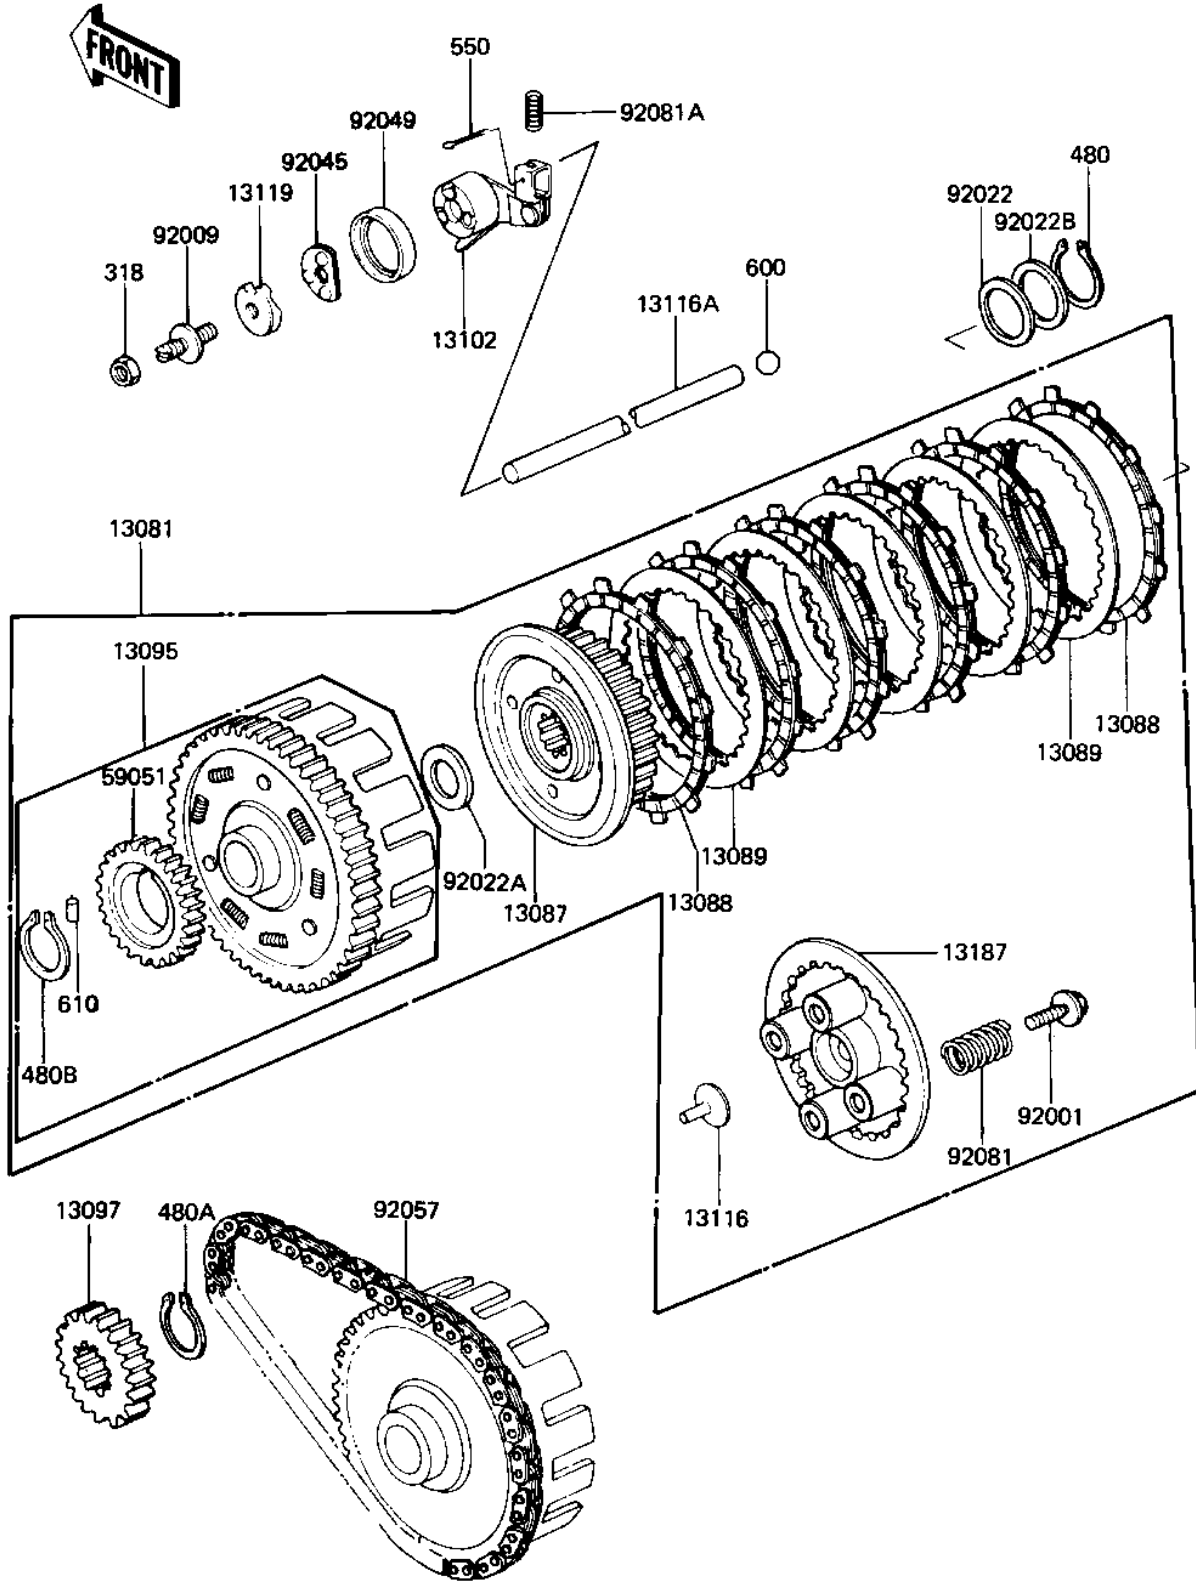

1981 LTD PARTS DIAGRAM

CLUTCH (KZ440-A2)

E1350-0001

1981 LTD PARTS LIST

CLUTCH (KZ440-A2)

ITEM NAME	PART NUMBER	QUANTITY
CLUTCH-ASSY (Ref # 13081)	13081-1019	1
HUB,CLUTCH (Ref # 13087)	13087-040	1
PLATE,FRICTION (Ref # 13088)	13088-1001	6
PLATE,CLUTCH STEEL (Ref # 13089)	13089-026	5
HOUSING,CLUTCH (Ref # 13095)	13095-1008	1
SPROCKET,PRIMARY (Ref # 13097)	13121-030	1
RELEASE, CLUTCH (Ref # 13102)	13102-1004	1
PUSHER,CLTCH SPRG PLT (Ref # 13116)	13116-029	1
ROD,PUSH,CLUTCH (Ref # 13116A)	13116-1017	1
CAM,RELEASE,CLUTCH (Ref # 13119)	13119-1003	1
PLATE,CLUTCH SPRING (Ref # 13187)	13187-1003	1
GEAR,OIL PUMP,34T (Ref # 59051)	59051-1001	1
BOLT,CLUTCH SPR FITT (Ref # 92001)	92001-1066	4
SCREW,SLOTTED,8M/M (Ref # 92009)	92009-1009	1
WASHER-THRUST (Ref # 92022)	92022-225	1
WASHER,CLUTCH THRUST (Ref # 92022A)	92022-288	1
WASHER,CLUTCH TRUST (Ref # 92022B)	92022-302	1
BEARING,BALL,CLUTCH (Ref # 92045)	92045-1001	1
OIL SEAL,CLUTCH RELES (Ref # 92049)	92049-1003	1
CHAIN,PRIMARY DRIVE (Ref # 92057)	13122-005	1
SPRING,CLUTCH (Ref # 92081)	92081-1033	4
SPRING,CLUTCH RETURN (Ref # 92081A)	92081-1058	1
NUT 8MM (Ref # 318)	318B0800	1
CIRCLIP 24MM (Ref # 480)	480J2400	1
CIRCLIP,30MM (Ref # 480A)	480J3000	1
CIRCLIP, 38MM (Ref # 480B)	480J3800	1
PIN COTTER 1.6X15 (Ref # 550)	550D1615	1
BALL STEEL 3/8' (Ref # 600)	600A1200	1
PIN, DOWELL, 6X6 (Ref # 610)	610A0606	1