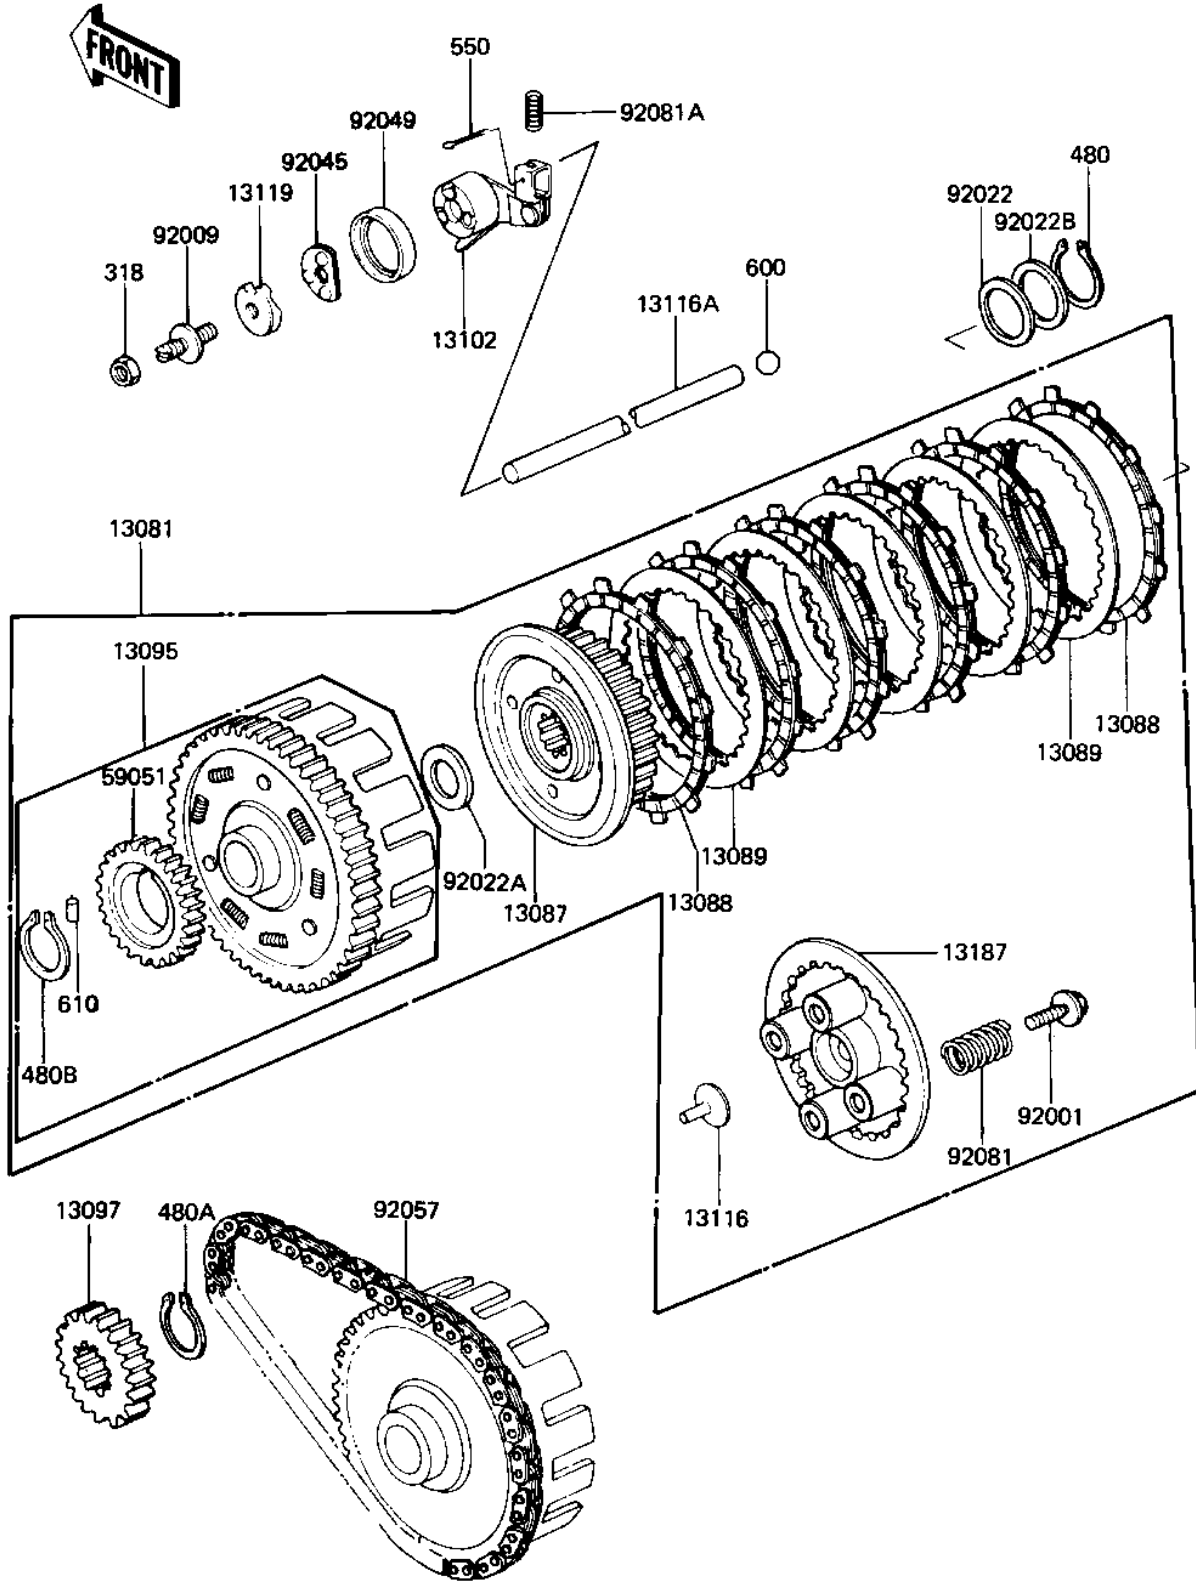

# 1983 LTD PARTS DIAGRAM

CLUTCH (KZ440-A2)

E1350-0001

# 1983 LTD PARTS LIST

CLUTCH (KZ440-A2)

ITEM NAME	PART NUMBER	QUANTITY
CLUTCH-ASSY (Ref # 13081)	13081-1019	1
HUB,CLUTCH (Ref # 13087)	13087-040	1
PLATE,FRICTION (Ref # 13088)	13088-1001	6
PLATE,CLUTCH STEEL (Ref # 13089)	13089-026	5
HOUSING,CLUTCH (Ref # 13095)	13095-1008	1
SPROCKET,PRIMARY (Ref # 13097)	13121-030	1
RELEASE, CLUTCH (Ref # 13102)	13102-1004	1
PUSHER,CLTCH SPRG PLT (Ref # 13116)	13116-029	1
ROD,PUSH,CLUTCH (Ref # 13116A)	13116-1017	1
CAM,RELEASE,CLUTCH (Ref # 13119)	13119-1003	1
PLATE,CLUTCH SPRING (Ref # 13187)	13187-1003	1
GEAR,OIL PUMP,34T (Ref # 59051)	59051-1001	1
BOLT,CLUTCH SPR FITT (Ref # 92001)	92001-1066	4
SCREW,SLOTTED,8M/M (Ref # 92009)	92009-1009	1
WASHER-THRUST (Ref # 92022)	92022-225	1
WASHER,CLUTCH THRUST (Ref # 92022A)	92022-288	1
WASHER,CLUTCH TRUST (Ref # 92022B)	92022-302	1
BEARING,BALL,CLUTCH (Ref # 92045)	92045-1001	1
OIL SEAL,CLUTCH RELES (Ref # 92049)	92049-1003	1
CHAIN,PRIMARY DRIVE (Ref # 92057)	13122-005	1
SPRING,CLUTCH (Ref # 92081)	92081-1033	4
SPRING,CLUTCH RETURN (Ref # 92081A)	92081-1058	1
NUT 8MM (Ref # 318)	318B0800	1
CIRCLIP 24MM (Ref # 480)	480J2400	1
CIRCLIP,30MM (Ref # 480A)	480J3000	1
CIRCLIP, 38MM (Ref # 480B)	480J3800	1
PIN COTTER 1.6X15 (Ref # 550)	550D1615	1
BALL STEEL 3/8' (Ref # 600)	600A1200	1
PIN, DOWELL, 6X6 (Ref # 610)	610A0606	1