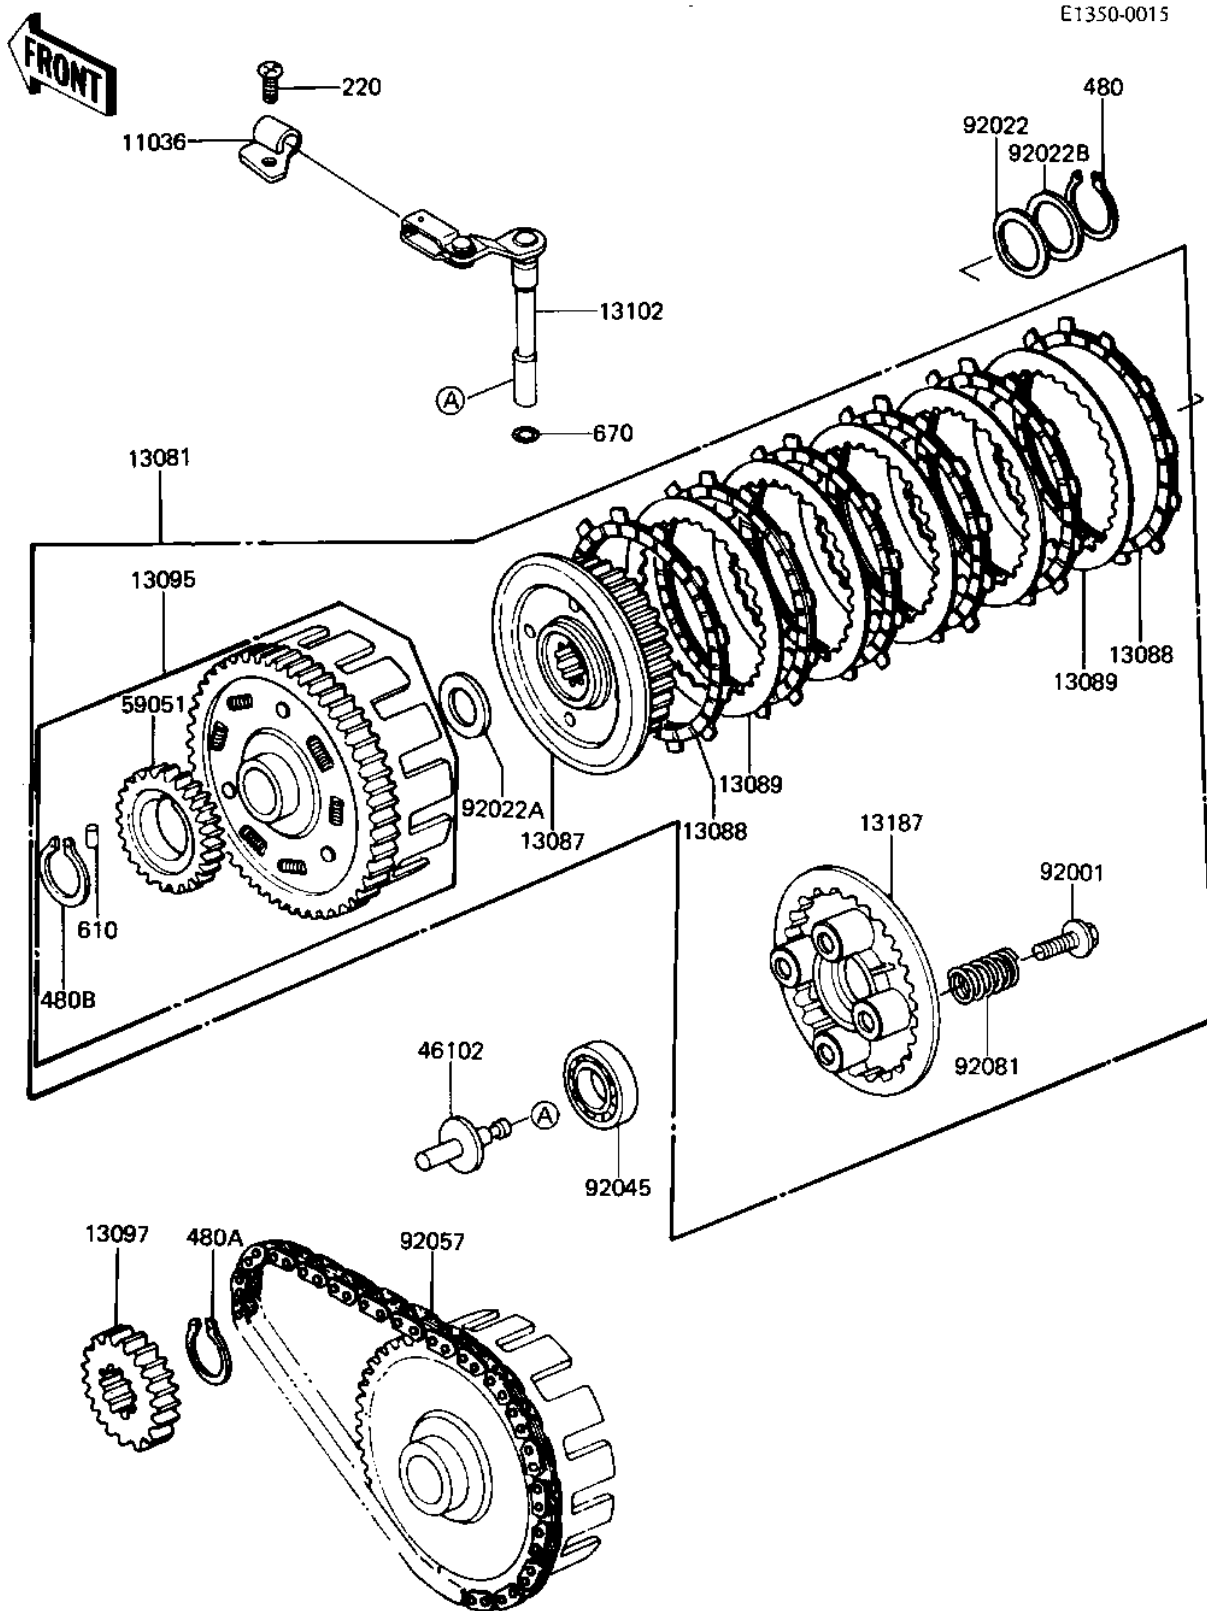

# 1982 LTD PARTS DIAGRAM

CLUTCH (KZ440-A3/A4)

# 1982 LTD PARTS LIST

CLUTCH (KZ440-A3/A4)

ITEM NAME	PART NUMBER	QUANTITY
BRACKET-A,CLUTCH RELE (Ref # 11036)	11036-1125	1
CLUTCH-ASSY (Ref # 13081)	13081-1067	1
HUB,CLUTCH (Ref # 13087)	13087-040	1
PLATE,FRICITION (Ref # 13088)	13088-1001	6
PLATE,CLUTCH STEEL (Ref # 13089)	13089-026	5
HOUSING,CLUTCH (Ref # 13095)	13095-1008	1
SPROCKET,PRIMARY (Ref # 13097)	13121-030	1
RELEASE-COMP-CLUTCH (Ref # 13102)	13102-1009	1
PLATE-CLUTCH OPERATIN (Ref # 13187)	13187-1007	1
ROD,CLUTCH (Ref # 46102)	46102-1031	1
GEAR,OIL PUMP,34T (Ref # 59051)	59051-1001	1
BOLT,CLUTCH SPR FITT (Ref # 92001)	92001-1066	4
WASHER-THRUST (Ref # 92022)	92022-225	1
WASHER,CLUTCH THRUST (Ref # 92022A)	92022-288	1
WASHER,CLUTCH TRUST (Ref # 92022B)	92022-302	1
BEARING-BALL,16005(NT (Ref # 92045)	92045-1045	1
CHAIN,PRIMARY DRIVE (Ref # 92057)	13122-005	1
SPRING,CLUTCH (Ref # 92081)	92081-1033	4
SCREW PAN HEAD 6X16 (Ref # 220)	220B0616	1
CIRCLIP 24MM (Ref # 480)	480J2400	1
CIRCLIP,30MM (Ref # 480A)	480J3000	1
CIRCLIP, 38MM (Ref # 480B)	480J3800	1
PIN, DOWELL, 6X6 (Ref # 610)	610A0606	1
"O" RING,9MM (Ref # 670)	670B1509	1