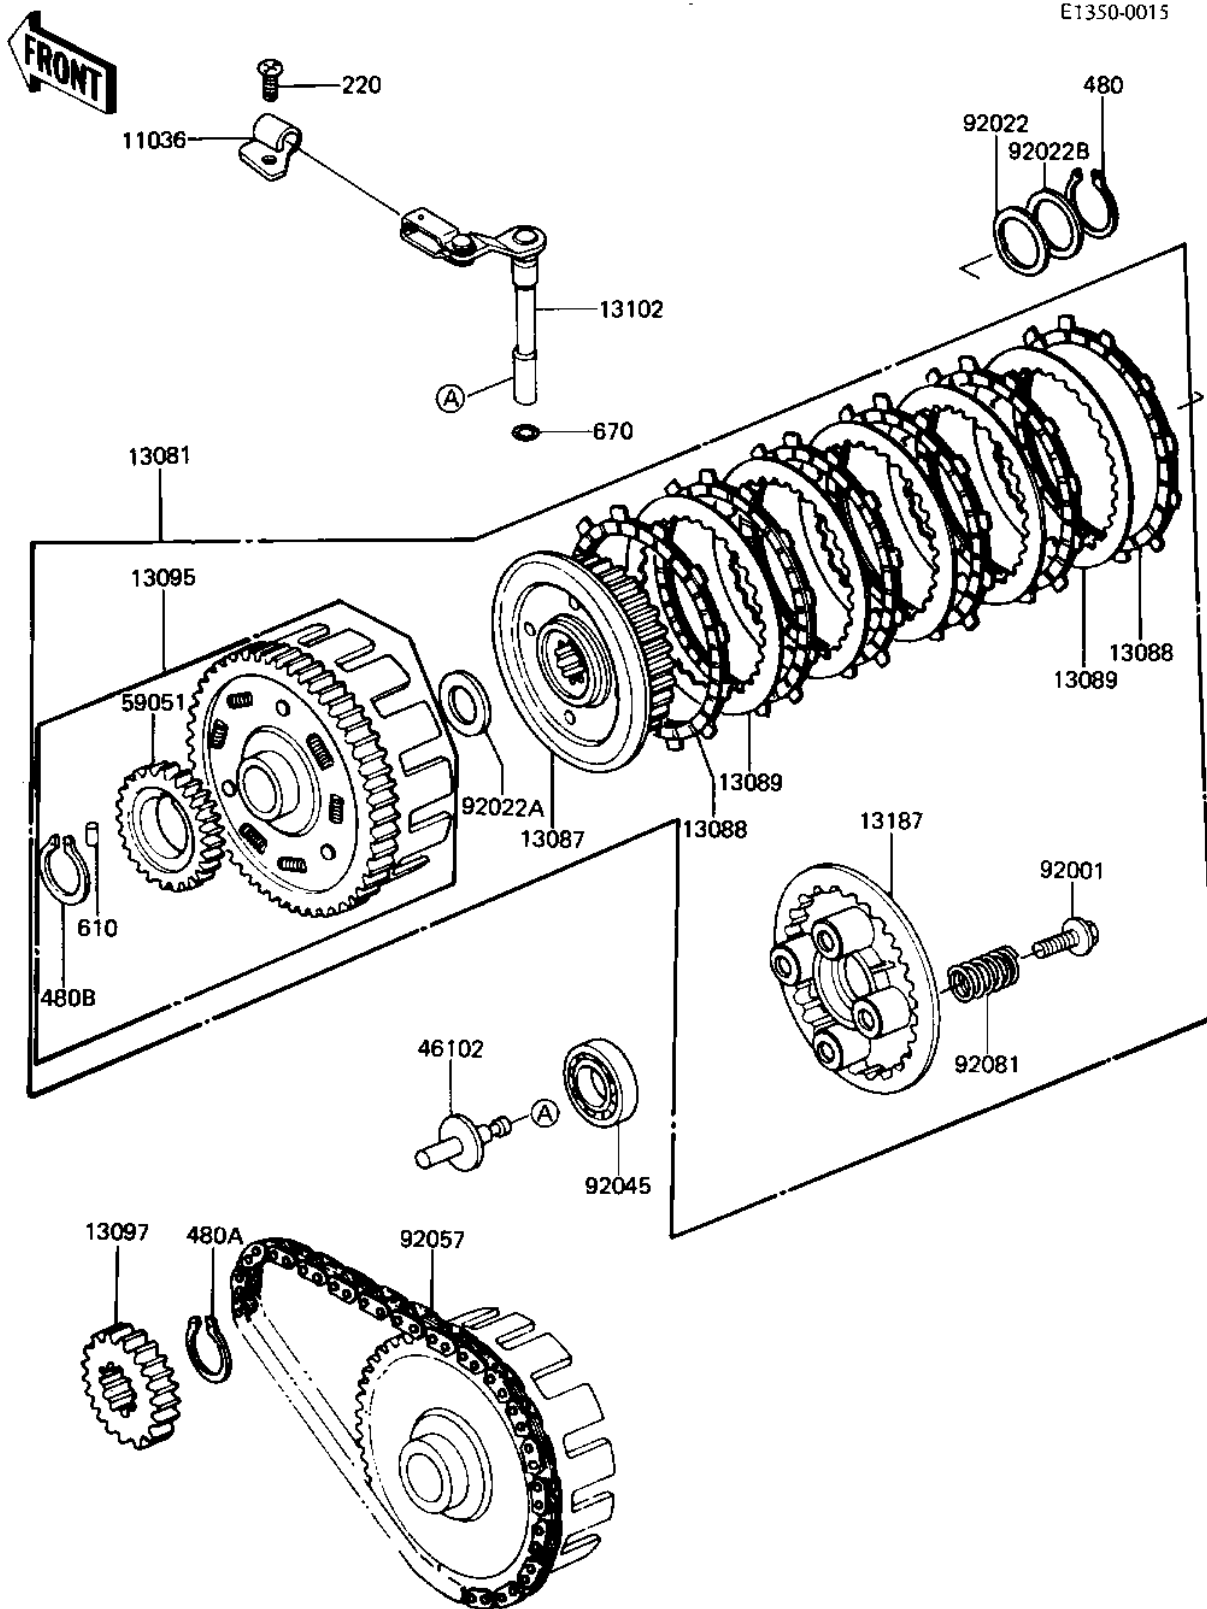

1983 LTD PARTS DIAGRAM

CLUTCH (KZ440-A3/A4)

1983 LTD PARTS LIST

CLUTCH (KZ440-A3/A4)

ITEM NAME	PART NUMBER	QUANTITY
BRACKET-A,CLUTCH RELE (Ref # 11036)	11036-1125	1
CLUTCH-ASSY (Ref # 13081)	13081-1067	1
HUB,CLUTCH (Ref # 13087)	13087-040	1
PLATE,FRICITION (Ref # 13088)	13088-1001	6
PLATE,CLUTCH STEEL (Ref # 13089)	13089-026	5
HOUSING,CLUTCH (Ref # 13095)	13095-1008	1
SPROCKET,PRIMARY (Ref # 13097)	13121-030	1
RELEASE-COMP-CLUTCH (Ref # 13102)	13102-1009	1
PLATE-CLUTCH OPERATIN (Ref # 13187)	13187-1007	1
ROD,CLUTCH (Ref # 46102)	46102-1031	1
GEAR,OIL PUMP,34T (Ref # 59051)	59051-1001	1
BOLT,CLUTCH SPR FITT (Ref # 92001)	92001-1066	4
WASHER-THRUST (Ref # 92022)	92022-225	1
WASHER,CLUTCH THRUST (Ref # 92022A)	92022-288	1
WASHER,CLUTCH TRUST (Ref # 92022B)	92022-302	1
BEARING-BALL,16005(NT (Ref # 92045)	92045-1045	1
CHAIN,PRIMARY DRIVE (Ref # 92057)	13122-005	1
SPRING,CLUTCH (Ref # 92081)	92081-1033	4
SCREW PAN HEAD 6X16 (Ref # 220)	220B0616	1
CIRCLIP 24MM (Ref # 480)	480J2400	1
CIRCLIP,30MM (Ref # 480A)	480J3000	1
CIRCLIP, 38MM (Ref # 480B)	480J3800	1
PIN, DOWELL, 6X6 (Ref # 610)	610A0606	1
"O" RING,9MM (Ref # 670)	670B1509	1