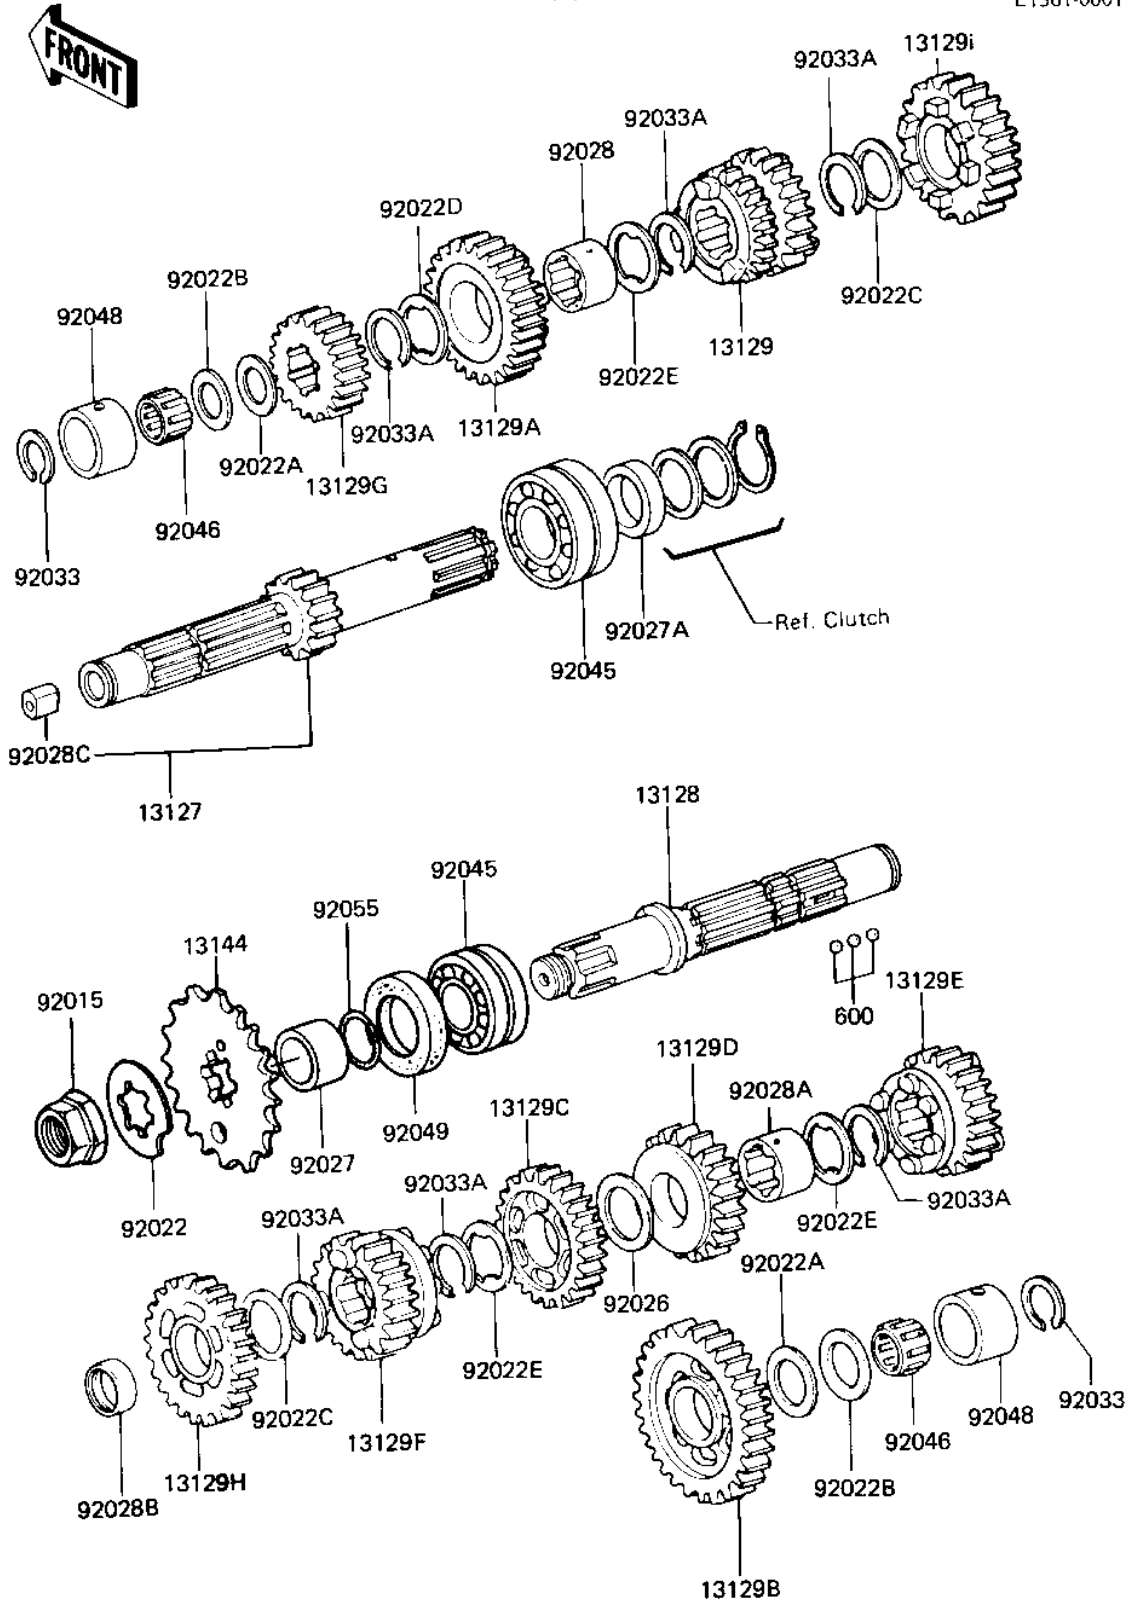

1981 LTD PARTS DIAGRAM

TRANSMISSION ('81-'83 A2/A3/A4)

E1361-0001

1981 LTD PARTS LIST

TRANSMISSION ('81-'83 A2/A3/A4)

ITEM NAME	PART NUMBER	QUANTITY
SHAFT,DRIVE,13T (Ref # 13127)	13127-1004	1
SHAFT,OUTPUT (Ref # 13128)	13128-1015	1
3RD-4TH GEAR,DRV SHFT (Ref # 13129)	13129-1054	1
TOP GEAR,DRV SHAFT (Ref # 13129A)	13129-1055	1
LOW GEAR,OUTPUT SHAFT (Ref # 13129B)	13129-1056	1
3RD GEAR,OUTPUT SHAFT (Ref # 13129C)	13129-1058	1
4TH GEAR,OUTPUT SHAFT (Ref # 13129D)	13129-1059	1
5TH GEAR,OUTPUT SHAFT (Ref # 13129E)	13129-1060	1
TOP GEAR,OUTPUT SHAFT (Ref # 13129F)	13129-1061	1
2ND GEAR,DRV SHAFT (Ref # 13129G)	13129-1062	1
2ND GEAR,OUTPUT,28T (Ref # 13129H)	13129-1172	1
GEAR,INPUT5TH,23T (Ref # 13129I)	13129-1277	1
ENGINE SPROCKET,15T (Ref # 13144)	13144-1018	1
NUT,20MM (Ref # 92015)	92015-1254	1
WASHER,SPLINE (Ref # 92022)	92022-1083	1
WASHER THRUST (Ref # 92022A)	92022-112	2
SHIM-KICK SHAFT (Ref # 92022B)	92022-144	AR
WASHER-PLAIN 25MM (Ref # 92022C)	92022-159	2
WASHER-LOCK (Ref # 92022D)	92024-033	1
WASHER-LOCK (Ref # 92022E)	92024-038	3
WASHER,THRUST (Ref # 92026)	92026-079	1
COLLAR,ENG SPROCKET (Ref # 92027)	92027-288	1
COLLAR (Ref # 92027A)	92027-289	1
BUSHING,OUTPUT 3RD GR (Ref # 92028)	92028-1002	1
BUSHING,OUTPUT GEAR (Ref # 92028A)	92028-1268	1
BUSHING,2ND GEAR (Ref # 92028B)	92028-1177	1
BUSHING,DRIVE SHAFT (Ref # 92028C)	92028-155	1
CIRCLIP (Ref # 92033)	92033-015	2
CIRCLIP (Ref # 92033A)	92033-026	6

1981 LTD PARTS LIST

TRANSMISSION ('81-'83 A2/A3/A4)

ITEM NAME	PART NUMBER	QUANTITY
BEARING,B,5205ANX4PX (Ref # 92045)	92045-031	2
BRG,N,20R25139 (Ref # 92046)	92046-044	2
RACE,OUT & DRV SHAFT (Ref # 92048)	92048-1001	2
OIL SEAL SC325210 (Ref # 92049)	92050-024	1
"O" RING (Ref # 92055)	92055-035	1
BALL STEEL 5/32' (Ref # 600)	600A0500	3