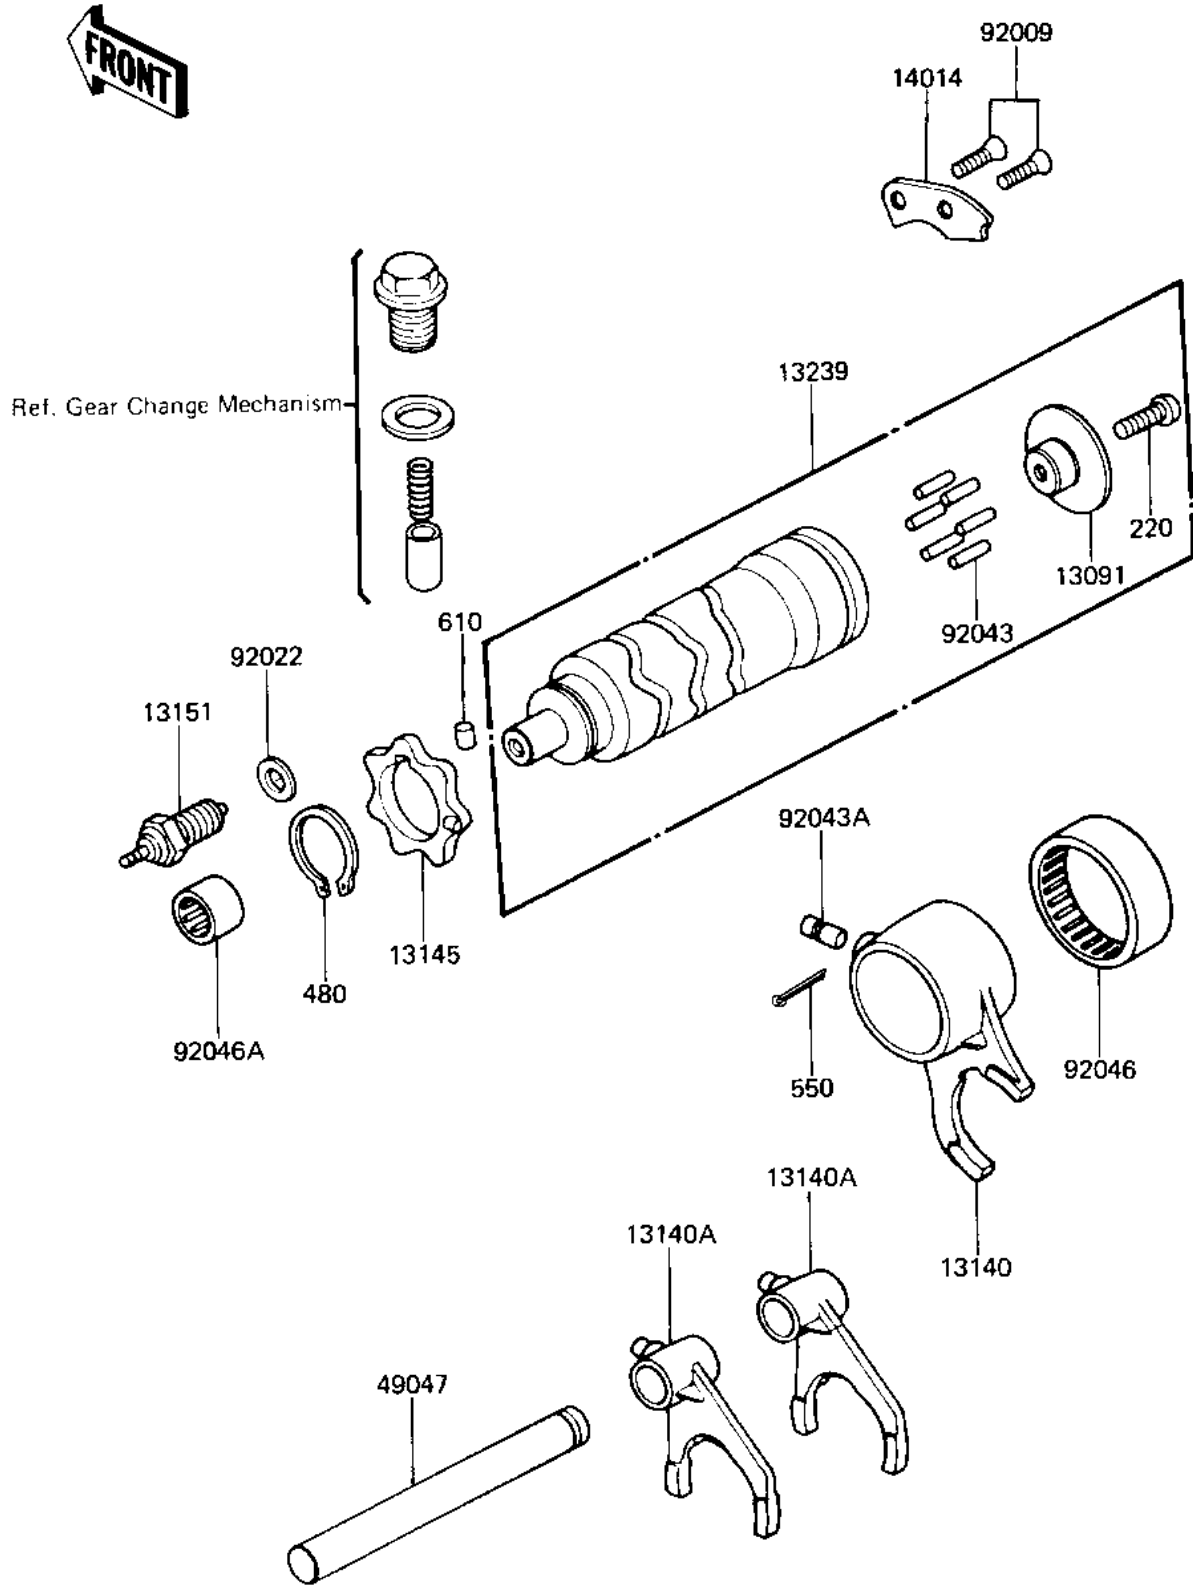

# 1982 LTD PARTS DIAGRAM

GEAR CHANGE DRUM & FORKS ('81-'83 A2/A3/

E1362-0001

# 1982 LTD PARTS LIST

GEAR CHANGE DRUM & FORKS ('81-'83 A2/A3/

ITEM NAME	PART NUMBER	QUANTITY
PLATE,SHIFT DRUM PIN (Ref # 13091)	13142-016	1
FORK-SHIFT,5TH&TOP (Ref # 13140)	13140-1053	1
FORK-SHIFT,1,4&2,3 (Ref # 13140A)	13140-1067	2
CAM-CHANGE DRUM (Ref # 13145)	13145-1058	1
SWITCH,NEUTRAL (Ref # 13151)	13151-1007	1
DRUM ASSY,CHANGE (Ref # 13239)	13239-1011	1
PLATE,SIFT DRM POSITN (Ref # 14014)	14014-1001	1
ROD,SHIFT (Ref # 49047)	13209-022	1
SCREW,CSK,6X16 (Ref # 92009)	92009-1007	2
GASKET CHECK VALVE (Ref # 92022)	92065-058	1
PIN GEAR CHANGE DRUM (Ref # 92043)	92042-014	6
DOWEL PIN,8X18 (Ref # 92043A)	92042-021	1
BRG,NEDL,37BTM4312 (Ref # 92046)	92046-051	1
BEARING,NEEDLE,HK1210 (Ref # 92046A)	92046-1010	1
SCREW PAN HEAD 6X14 (Ref # 220)	220B0614	1
CIRCLIP,30MM (Ref # 480)	480J3000	1
PIN COTTER 3.0X20 (Ref # 550)	550D3020	1
PIN-DOWEL,4X6 (Ref # 610)	610A0406	1